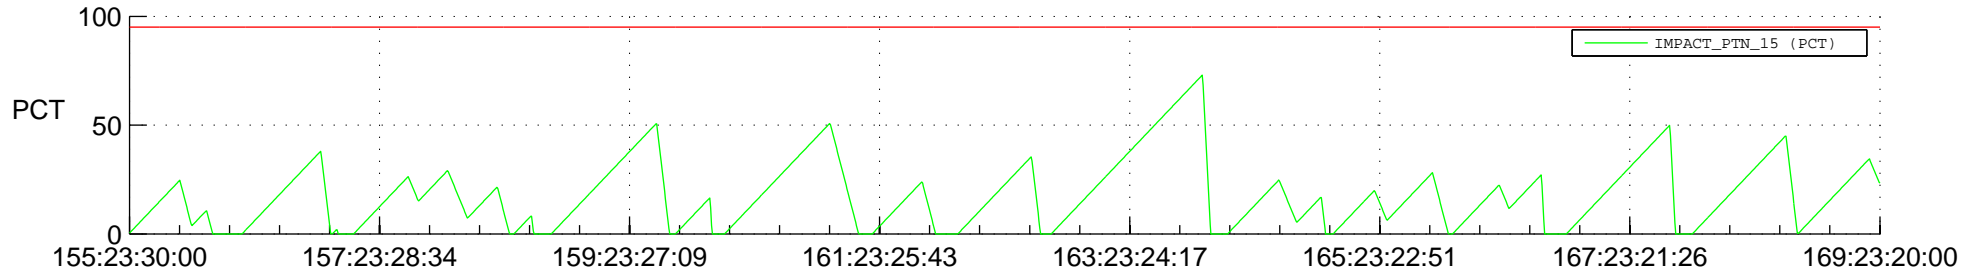

IMPACT_Percent_Full_Prediction