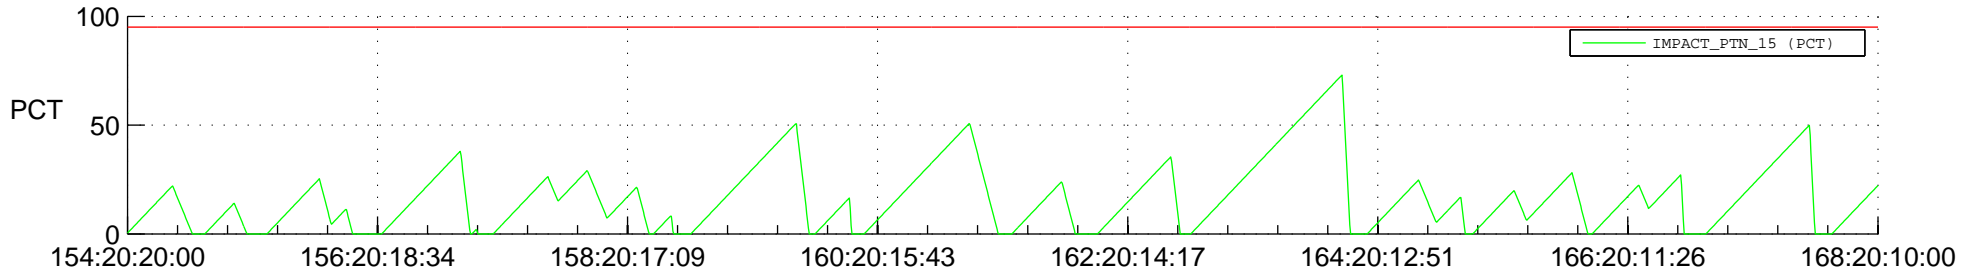

STEREO AHEAD SSR PCT Full Prediction

SWAVES_Percent_Full_Prediction

IMPACT_Percent_Full_Prediction

PLASTIC_Percent_Full_Prediction

Spacecraft_DownLink_Rate