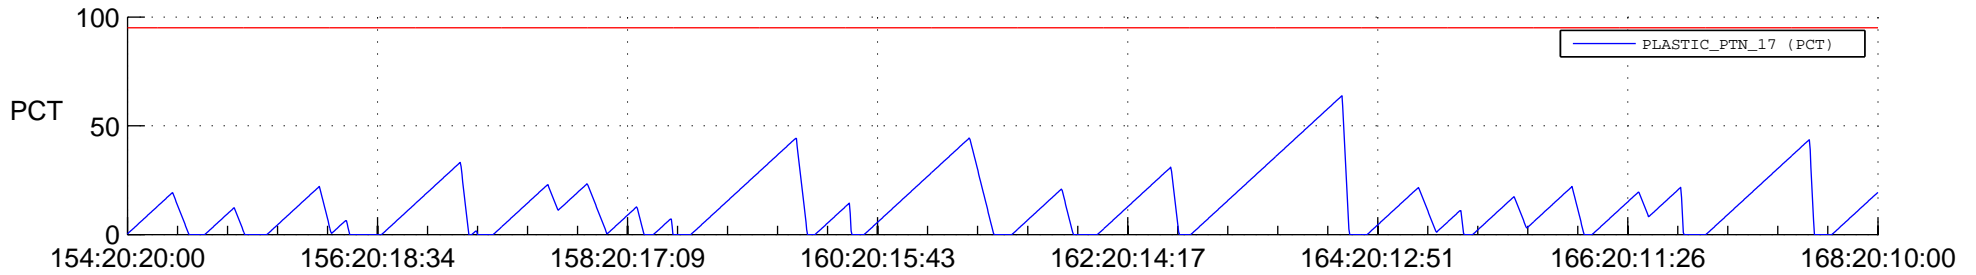

STEREO AHEAD SSR PCT Full Prediction

SWAVES_Percent_Full_Prediction

IMPACT_Percent_Full_Prediction

PLASTIC_Percent_Full_Prediction

Spacecraft_DownLink_Rate