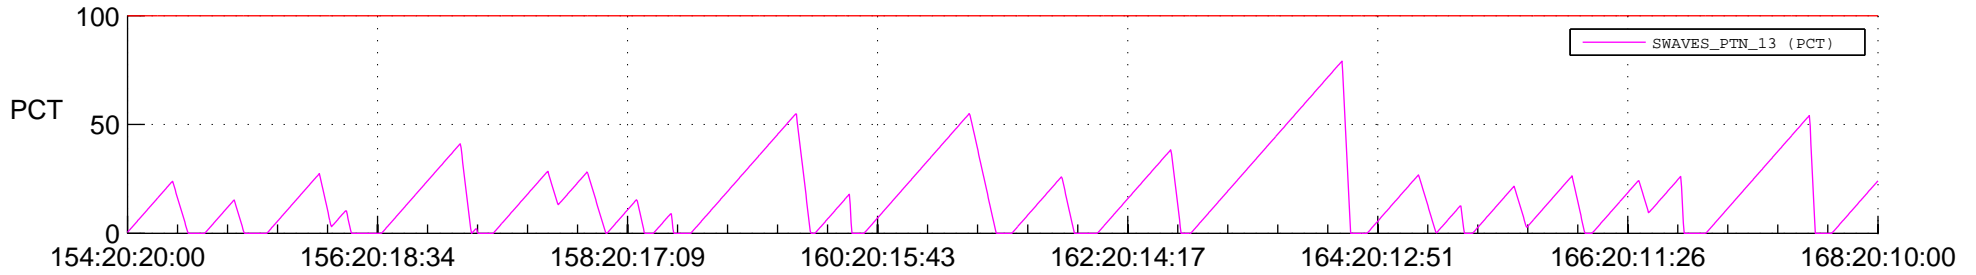

STEREO AHEAD SSR PCT Full Prediction

SWAVES_Percent_Full_Prediction

IMPACT_Percent_Full_Prediction

PLASTIC_Percent_Full_Prediction

Spacecraft_DownLink_Rate