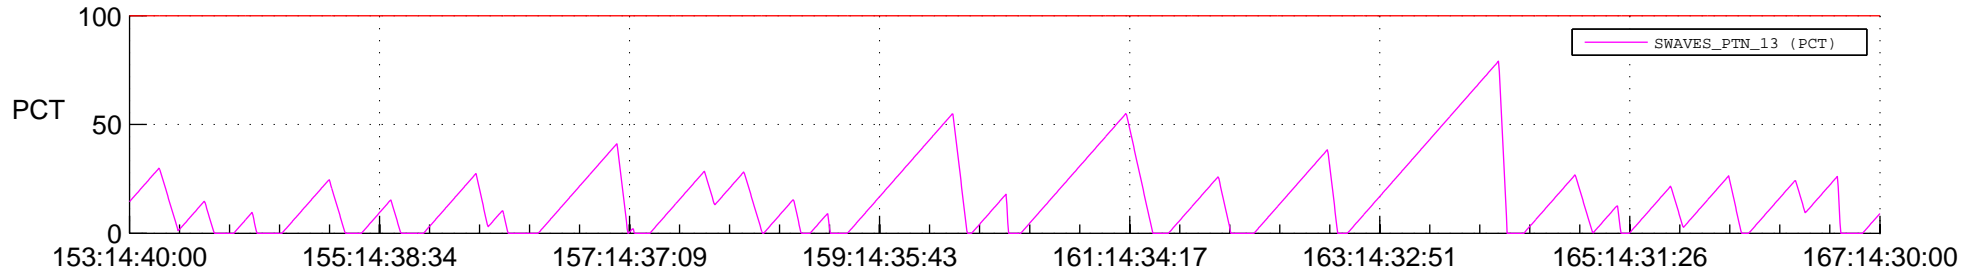

## SWAVES\_Percent\_Full\_Prediction

## Spacecraft\_DownLink\_Rate

Ground Time (2012:153:14:40:00.000 -2012:167:14:30:00.000)