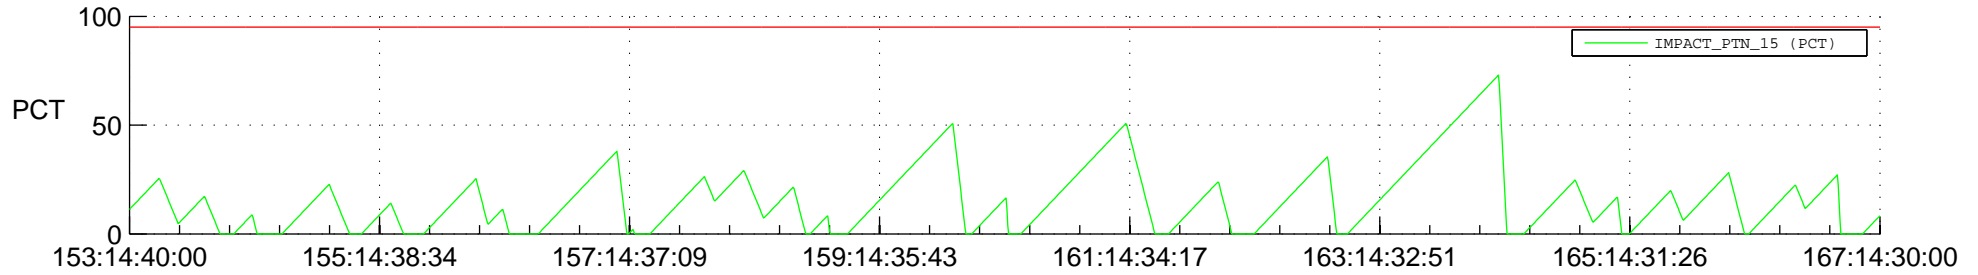

IMPACT_Percent_Full_Prediction