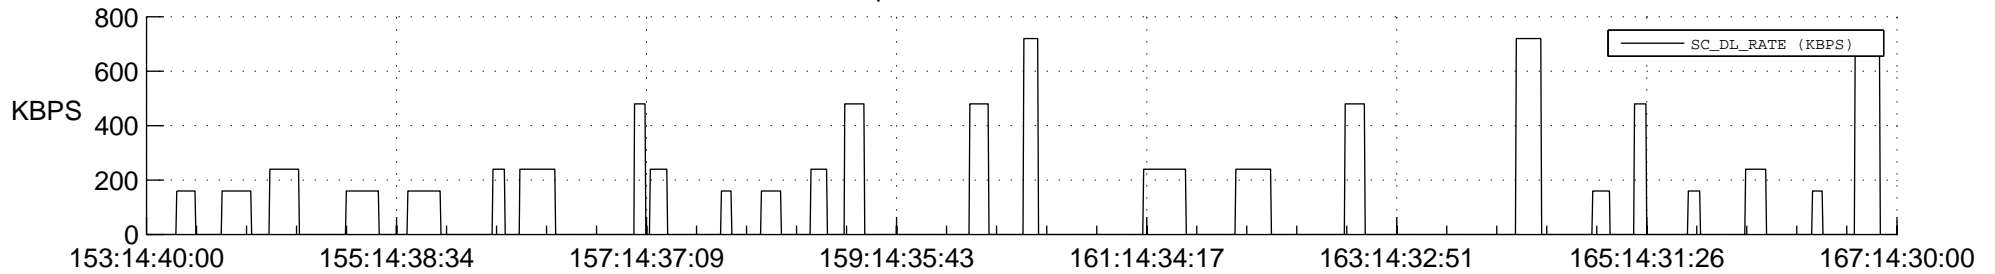

## Spacecraft\_DownLink\_Rate

Ground Time (2012:153:14:40:00.000 -2012:167:14:30:00.000)