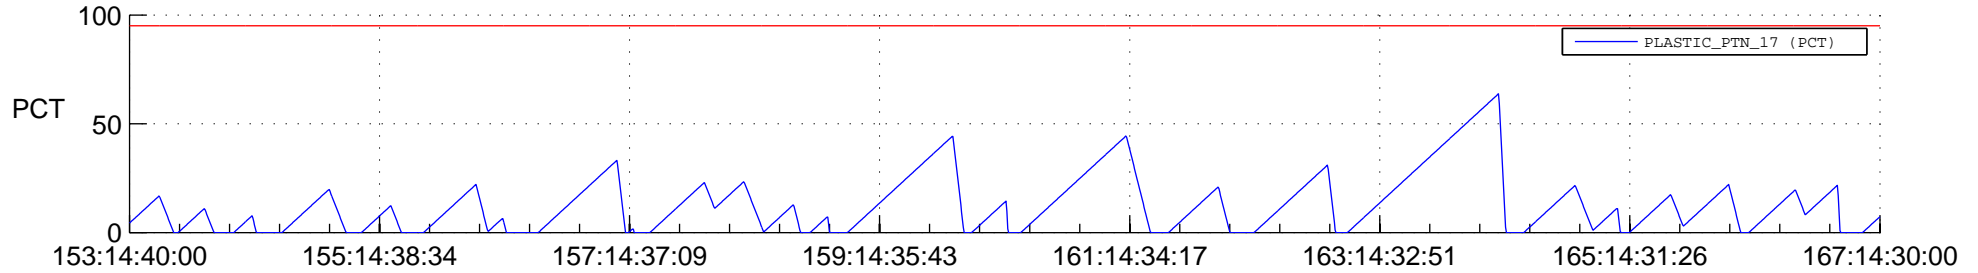

## SWAVES\_Percent\_Full\_Prediction

## Spacecraft\_DownLink\_Rate

Ground Time (2012:153:14:40:00.000 -2012:167:14:30:00.000)