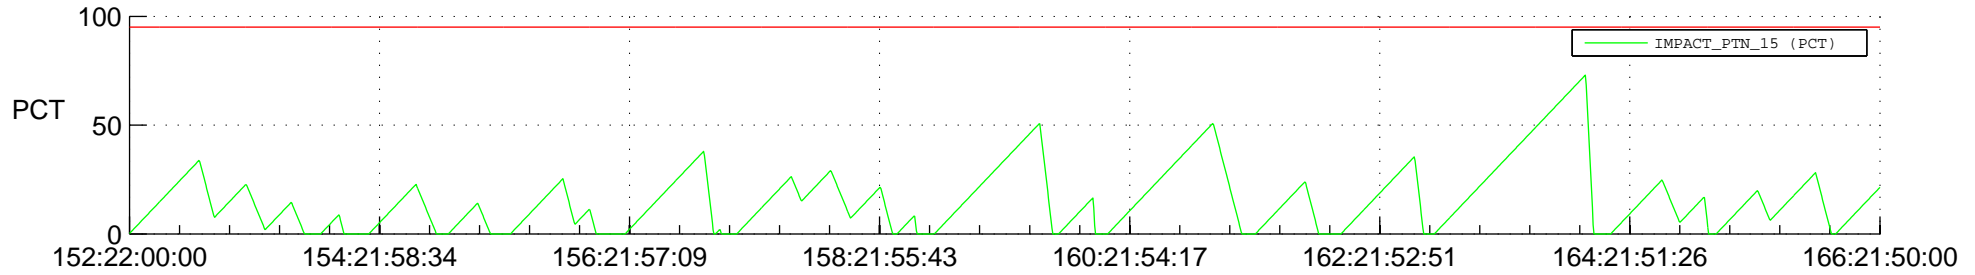

IMPACT_Percent_Full_Prediction