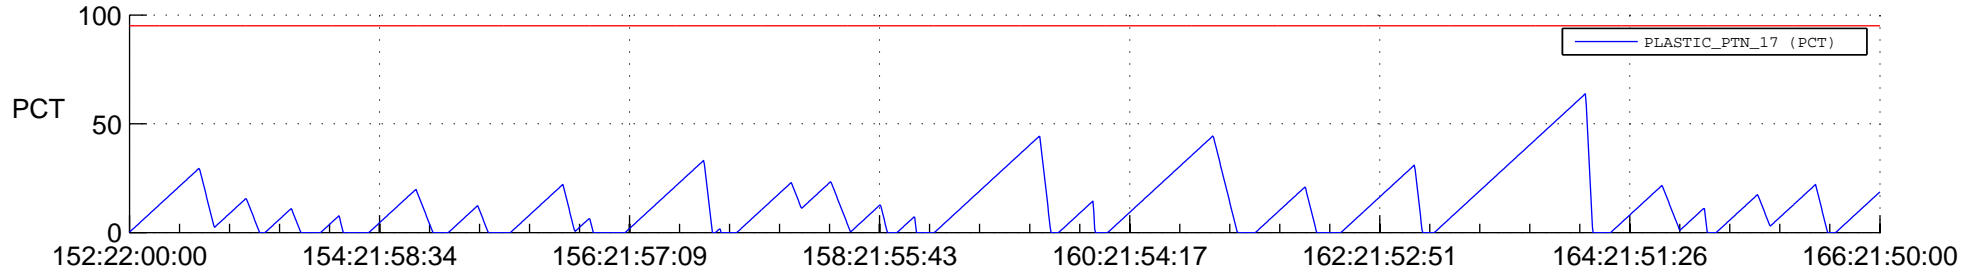

PLASTIC_Percent_Full_Prediction