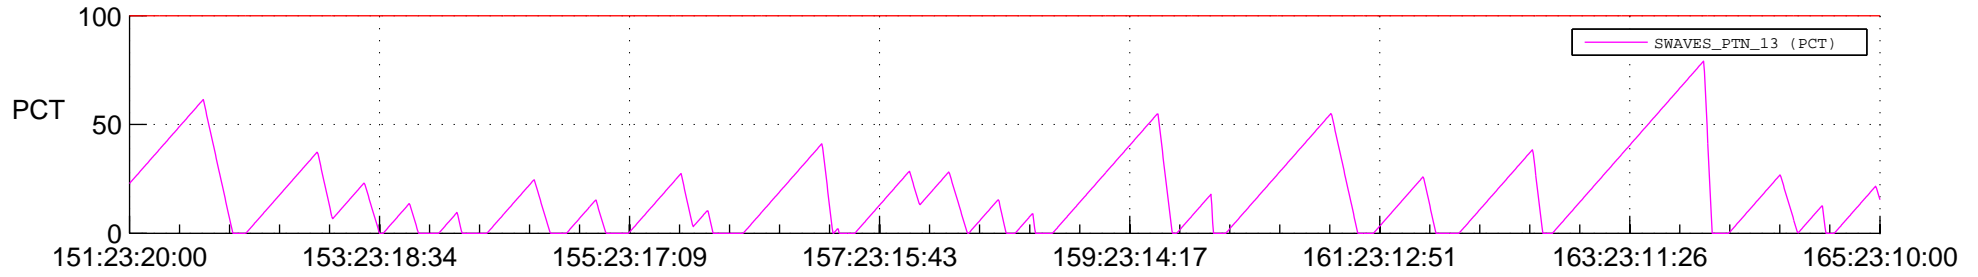

## SWAVES\_Percent\_Full\_Prediction

## Spacecraft\_DownLink\_Rate

Ground Time (2012:151:23:20:00.000 -2012:165:23:10:00.000)