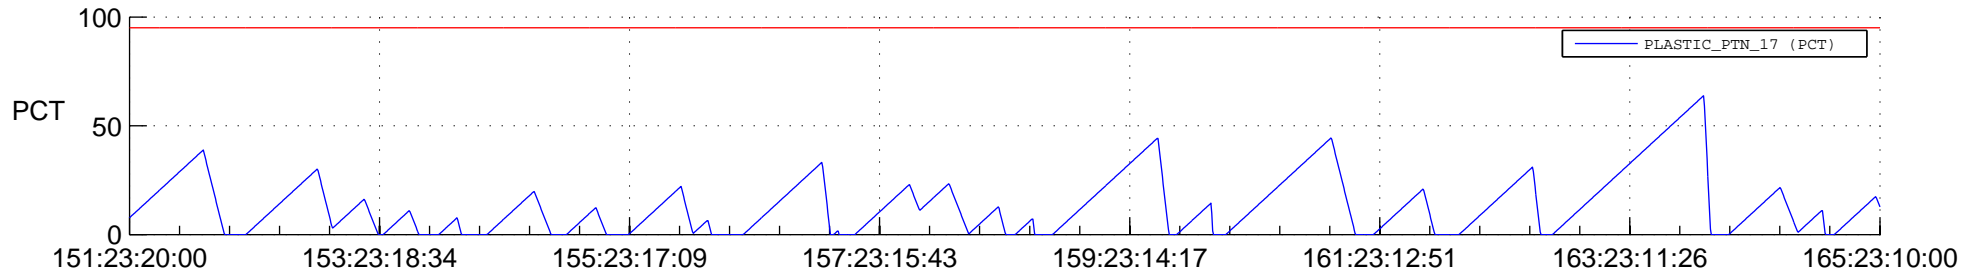

## SWAVES\_Percent\_Full\_Prediction

## Spacecraft\_DownLink\_Rate

Ground Time (2012:151:23:20:00.000 -2012:165:23:10:00.000)