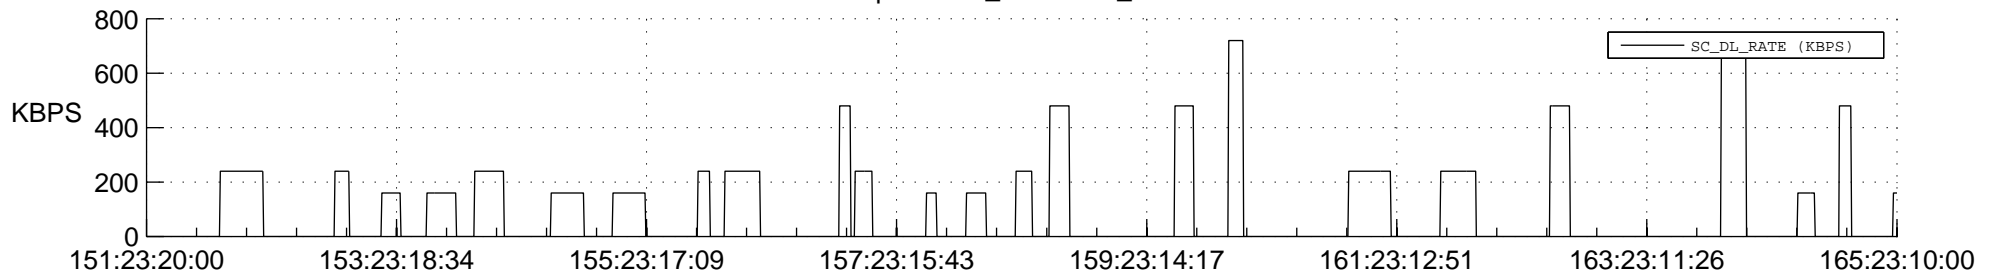

## Spacecraft\_DownLink\_Rate

Ground Time (2012:151:23:20:00.000 -2012:165:23:10:00.000)