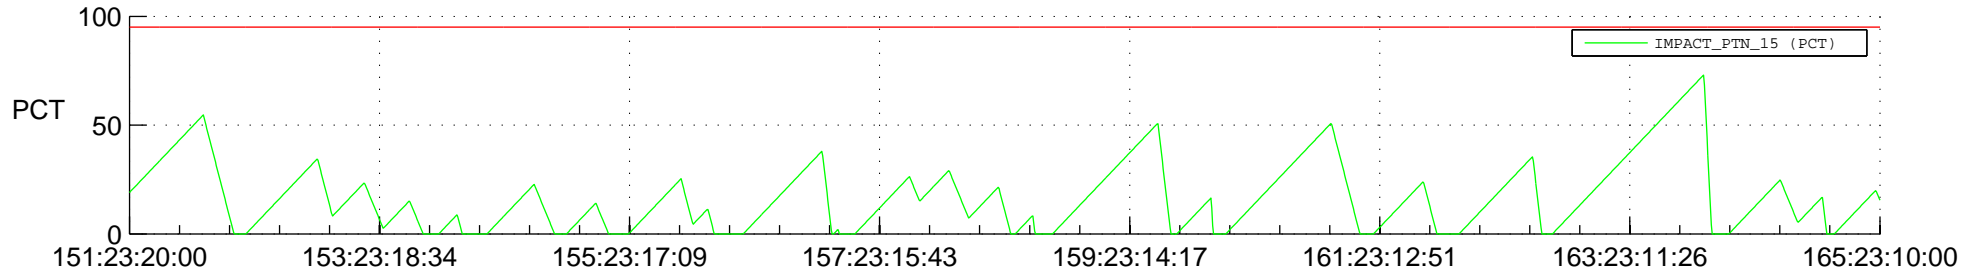

IMPACT_Percent_Full_Prediction