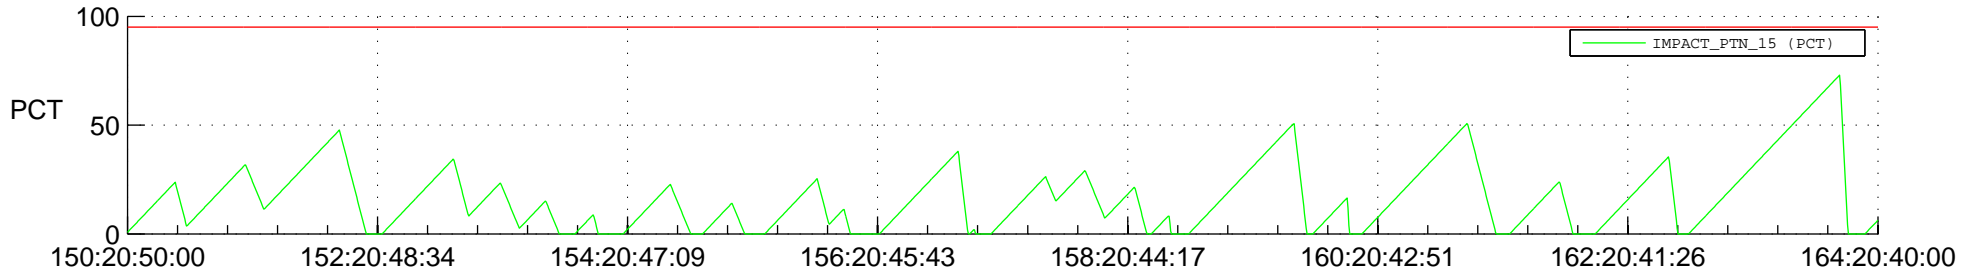

STEREO AHEAD SSR PCT Full Prediction

SWAVES_Percent_Full_Prediction

IMPACT_Percent_Full_Prediction

PLASTIC_Percent_Full_Prediction

Spacecraft_DownLink_Rate