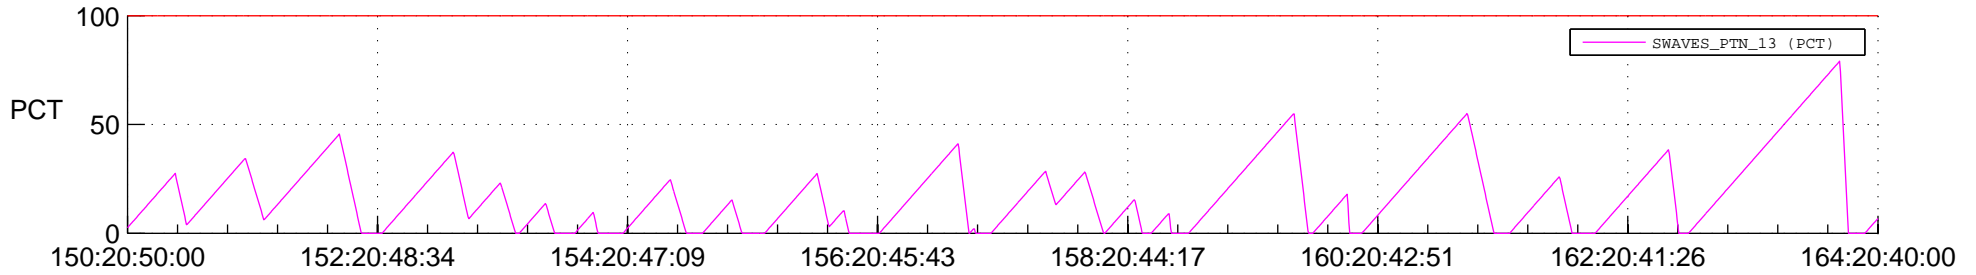

STEREO AHEAD SSR PCT Full Prediction

SWAVES_Percent_Full_Prediction

IMPACT_Percent_Full_Prediction

PLASTIC_Percent_Full_Prediction

Spacecraft_DownLink_Rate