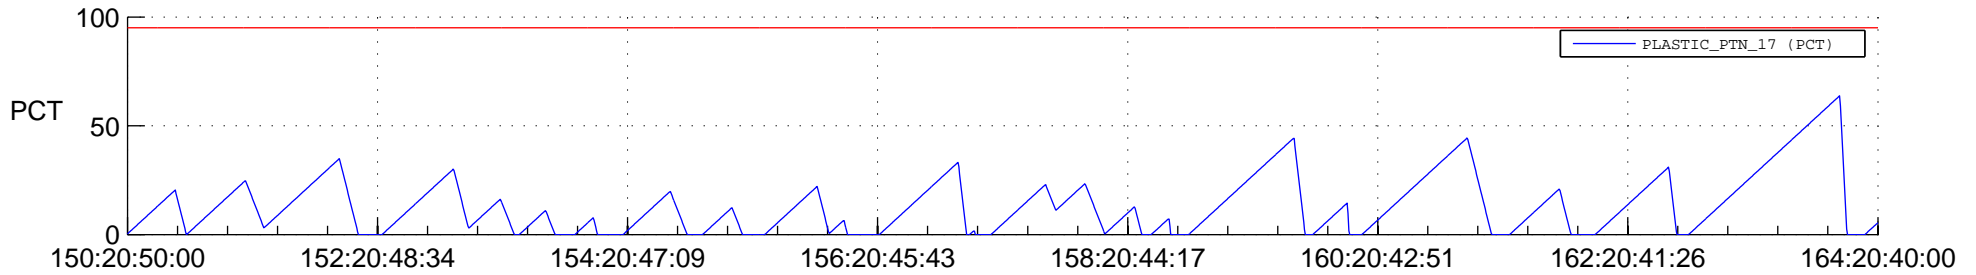

STEREO AHEAD SSR PCT Full Prediction

SWAVES_Percent_Full_Prediction

IMPACT_Percent_Full_Prediction

PLASTIC_Percent_Full_Prediction

Spacecraft_DownLink_Rate