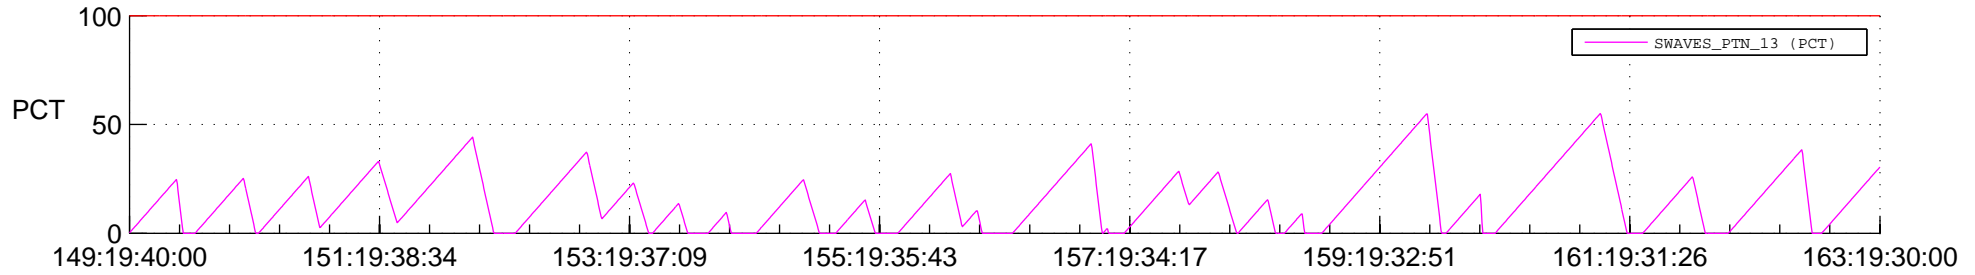

STEREO AHEAD SSR PCT Full Prediction

SWAVES_Percent_Full_Prediction

IMPACT_Percent_Full_Prediction

PLASTIC_Percent_Full_Prediction

Spacecraft_DownLink_Rate