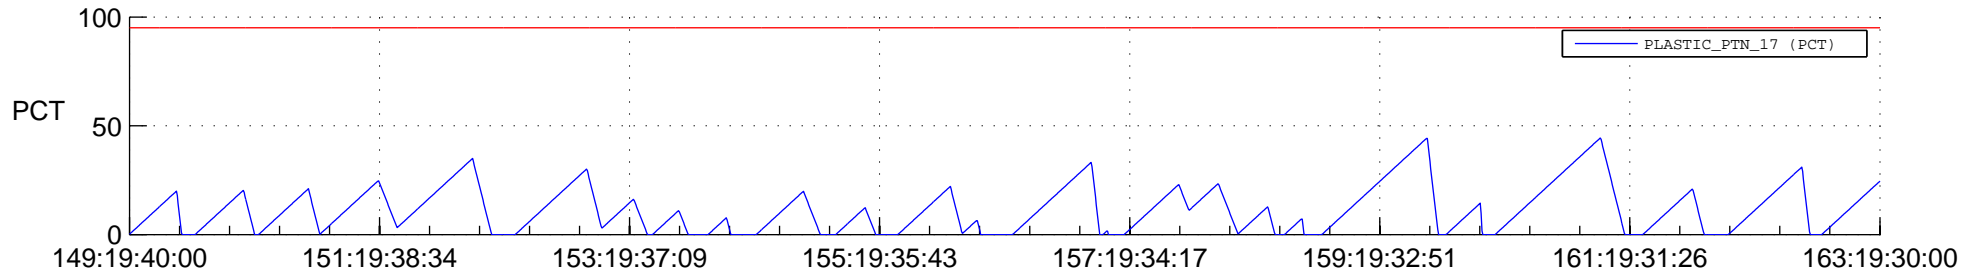

STEREO AHEAD SSR PCT Full Prediction

SWAVES_Percent_Full_Prediction

IMPACT_Percent_Full_Prediction

PLASTIC_Percent_Full_Prediction

Spacecraft_DownLink_Rate