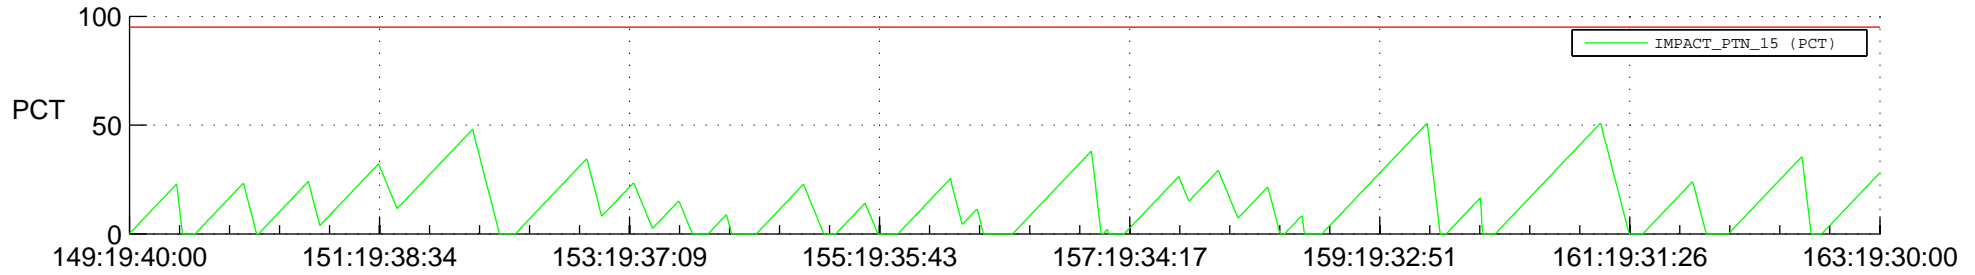

STEREO AHEAD SSR PCT Full Prediction

SWAVES_Percent_Full_Prediction

IMPACT_Percent_Full_Prediction

PLASTIC_Percent_Full_Prediction

Spacecraft_DownLink_Rate