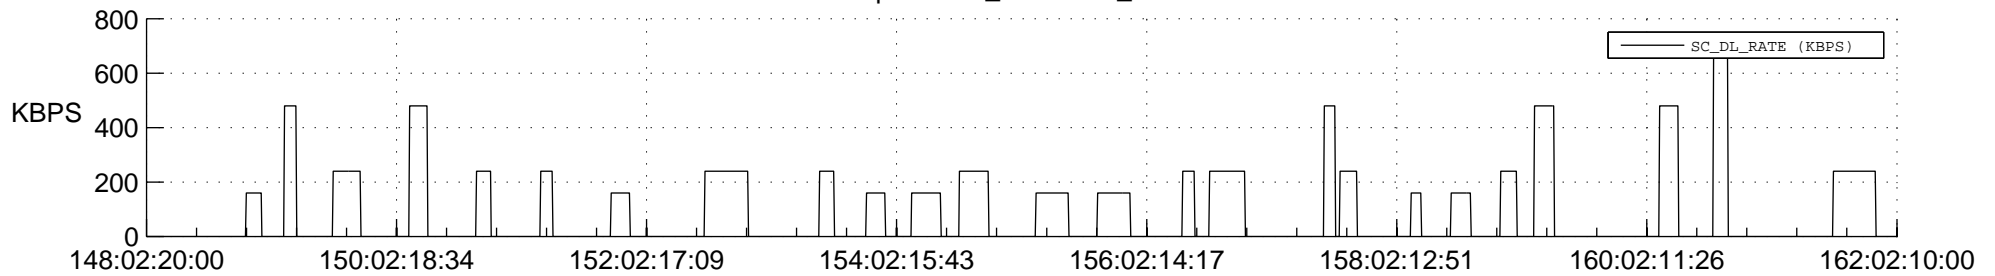

STEREO AHEAD SSR PCT Full Prediction

SWAVES_Percent_Full_Prediction

IMPACT_Percent_Full_Prediction

PLASTIC_Percent_Full_Prediction

Spacecraft_DownLink_Rate

Ground Time (2012:148:02:20:00.000 -2012:162:02:10:00.000)