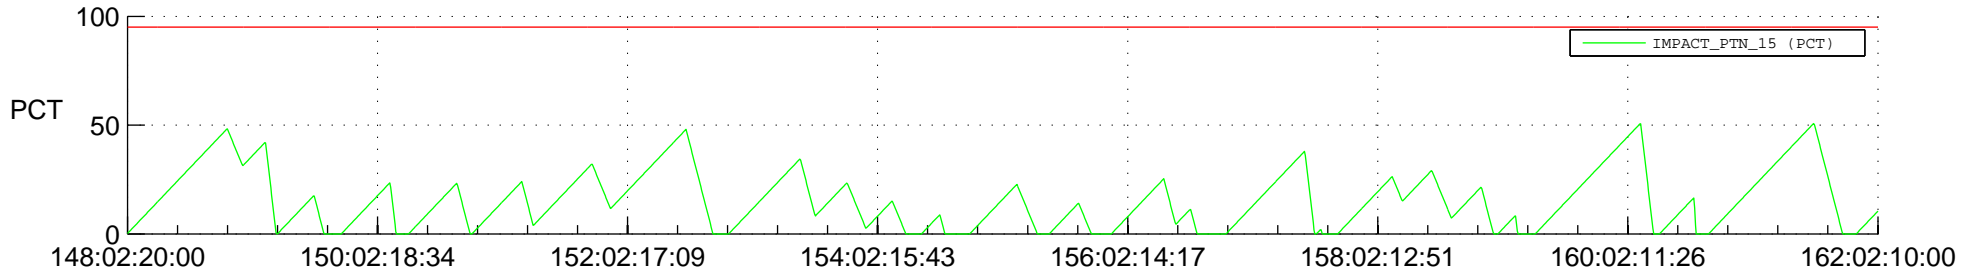

STEREO AHEAD SSR PCT Full Prediction

SWAVES_Percent_Full_Prediction

IMPACT_Percent_Full_Prediction

PLASTIC_Percent_Full_Prediction

Spacecraft_DownLink_Rate

Ground Time (2012:148:02:20:00.000 -2012:162:02:10:00.000)