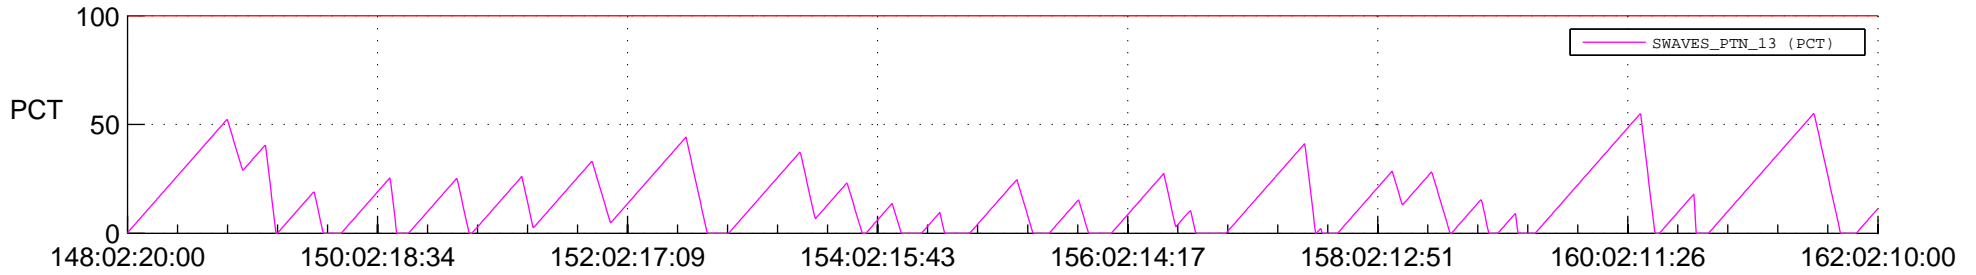

STEREO AHEAD SSR PCT Full Prediction

SWAVES_Percent_Full_Prediction

IMPACT_Percent_Full_Prediction

PLASTIC_Percent_Full_Prediction

Spacecraft_DownLink_Rate

Ground Time (2012:148:02:20:00.000 -2012:162:02:10:00.000)