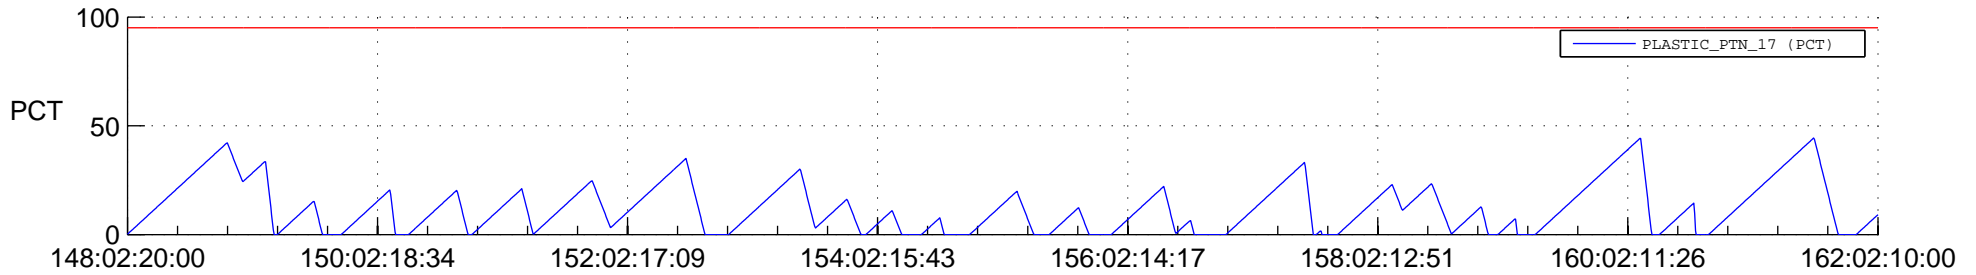

STEREO AHEAD SSR PCT Full Prediction

SWAVES_Percent_Full_Prediction

IMPACT_Percent_Full_Prediction

PLASTIC_Percent_Full_Prediction

Spacecraft_DownLink_Rate

Ground Time (2012:148:02:20:00.000 -2012:162:02:10:00.000)