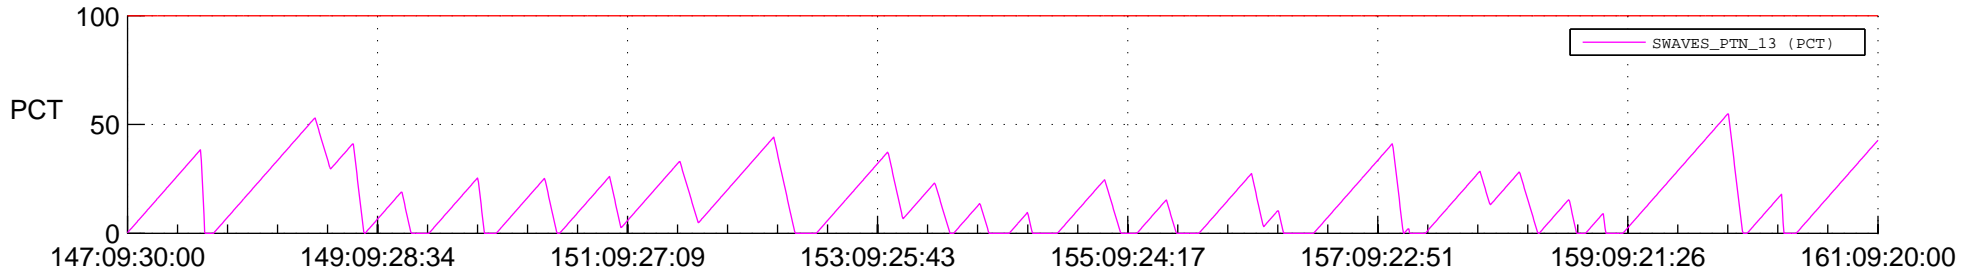

STEREO AHEAD SSR PCT Full Prediction

SWAVES_Percent_Full_Prediction

IMPACT_Percent_Full_Prediction

PLASTIC_Percent_Full_Prediction

Spacecraft_DownLink_Rate

Ground Time (2012:147:09:30:00.000 -2012:161:09:20:00.000)