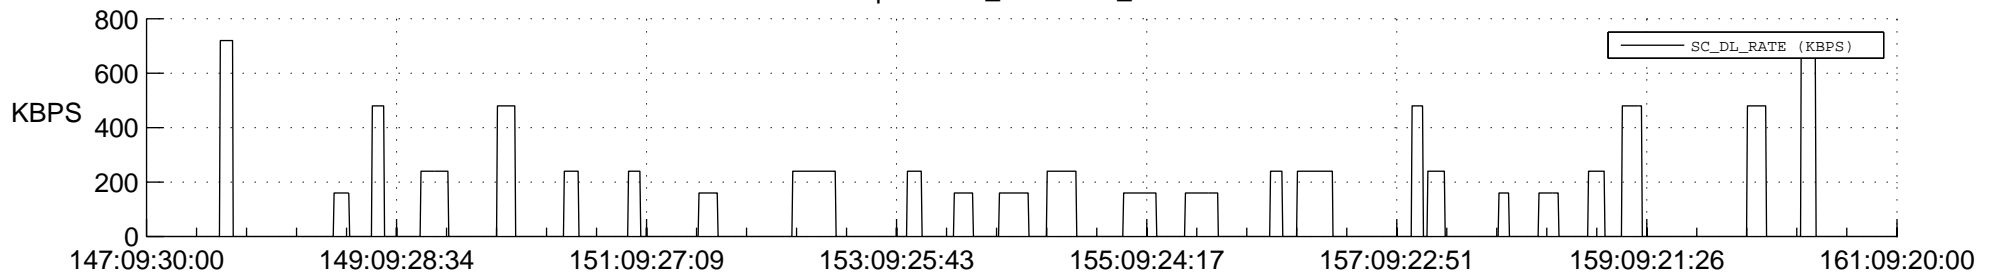

STEREO AHEAD SSR PCT Full Prediction

SWAVES_Percent_Full_Prediction

IMPACT_Percent_Full_Prediction

PLASTIC_Percent_Full_Prediction

Spacecraft_DownLink_Rate

Ground Time (2012:147:09:30:00.000 -2012:161:09:20:00.000)