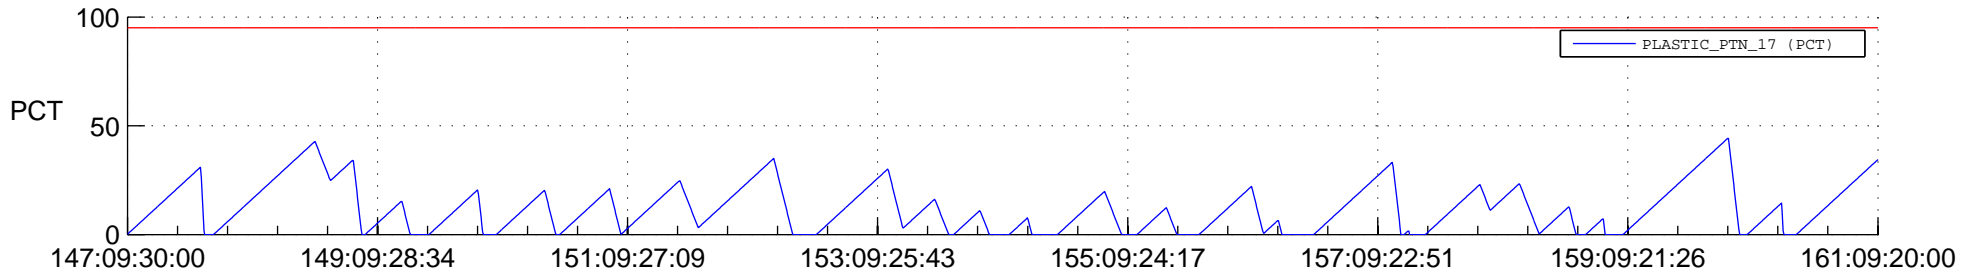

STEREO AHEAD SSR PCT Full Prediction

SWAVES_Percent_Full_Prediction

IMPACT_Percent_Full_Prediction

PLASTIC_Percent_Full_Prediction

Spacecraft_DownLink_Rate

Ground Time (2012:147:09:30:00.000 -2012:161:09:20:00.000)