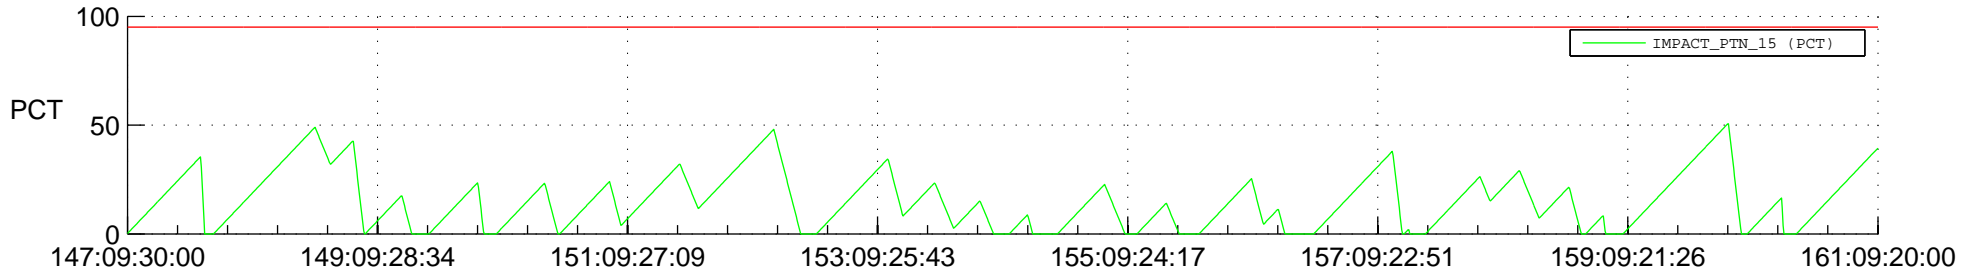

STEREO AHEAD SSR PCT Full Prediction

SWAVES_Percent_Full_Prediction

IMPACT_Percent_Full_Prediction

PLASTIC_Percent_Full_Prediction

Spacecraft_DownLink_Rate

Ground Time (2012:147:09:30:00.000 -2012:161:09:20:00.000)