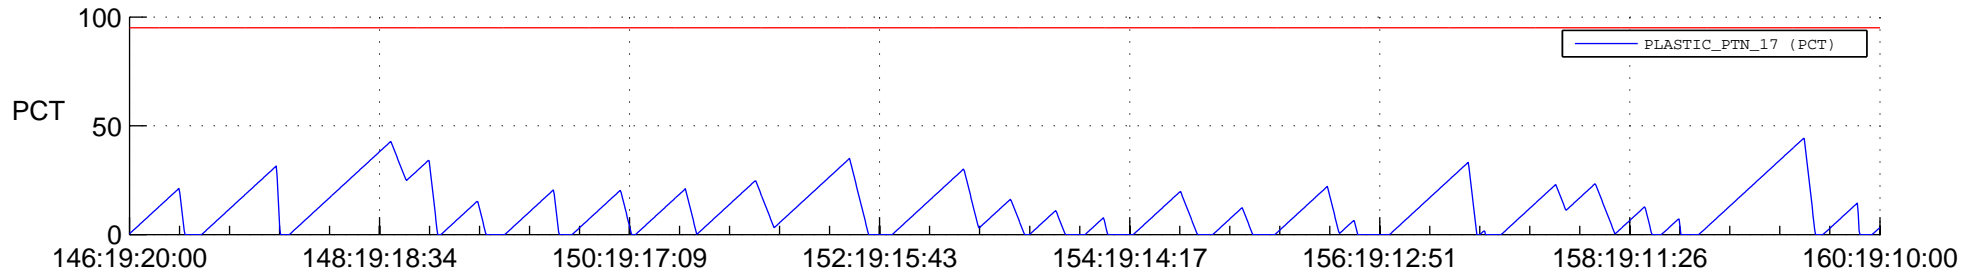

STEREO AHEAD SSR PCT Full Prediction

SWAVES_Percent_Full_Prediction

IMPACT_Percent_Full_Prediction

PLASTIC_Percent_Full_Prediction

Spacecraft_DownLink_Rate

Ground Time (2012:146:19:20:00.000 -2012:160:19:10:00.000)