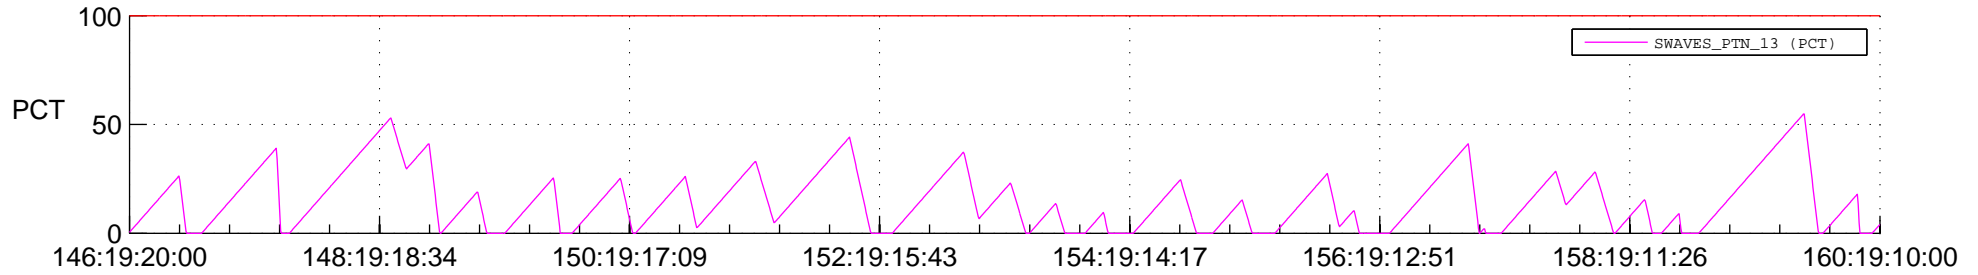

STEREO AHEAD SSR PCT Full Prediction

SWAVES_Percent_Full_Prediction

IMPACT_Percent_Full_Prediction

PLASTIC_Percent_Full_Prediction

Spacecraft_DownLink_Rate

Ground Time (2012:146:19:20:00.000 -2012:160:19:10:00.000)