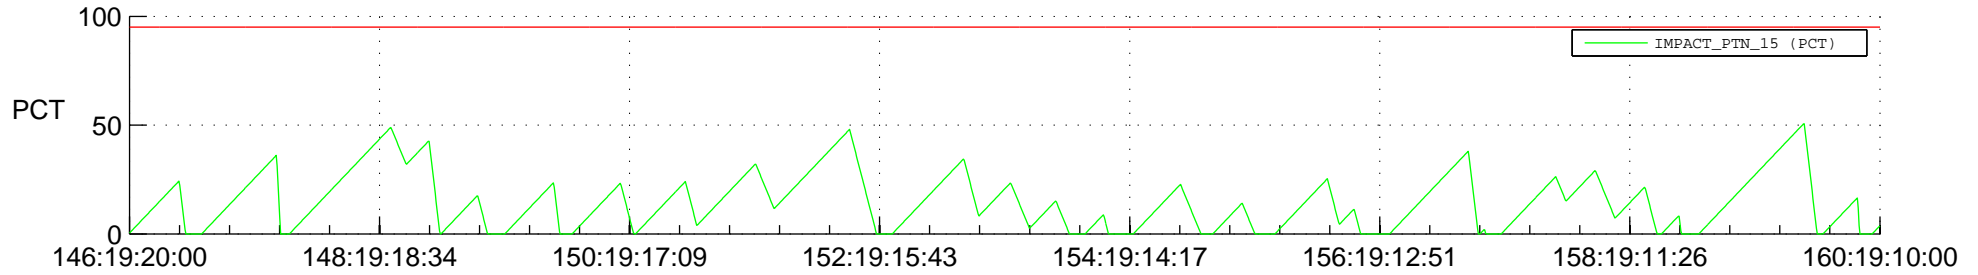

STEREO AHEAD SSR PCT Full Prediction

SWAVES_Percent_Full_Prediction

IMPACT_Percent_Full_Prediction

PLASTIC_Percent_Full_Prediction

Spacecraft_DownLink_Rate

Ground Time (2012:146:19:20:00.000 -2012:160:19:10:00.000)