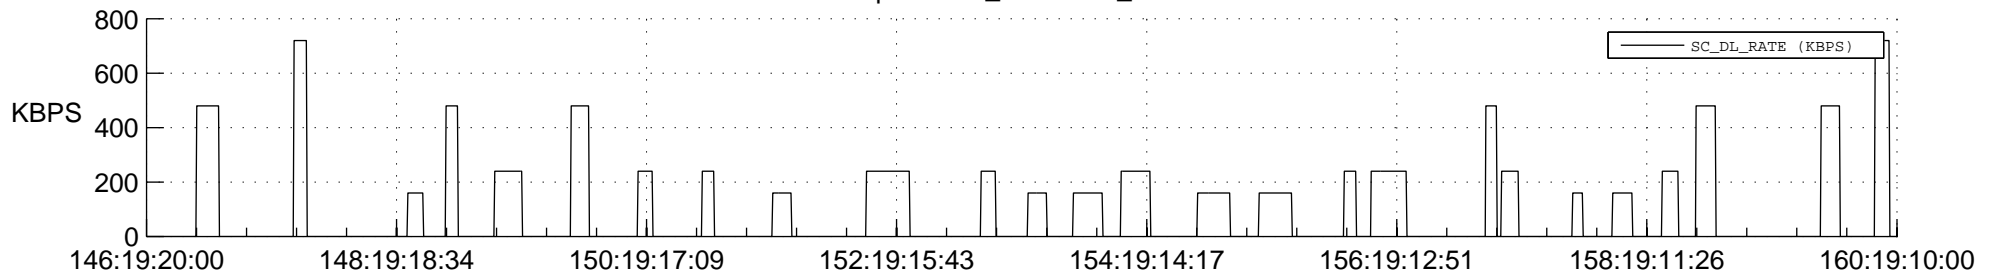

STEREO AHEAD SSR PCT Full Prediction

SWAVES_Percent_Full_Prediction

IMPACT_Percent_Full_Prediction

PLASTIC_Percent_Full_Prediction

Spacecraft_DownLink_Rate

Ground Time (2012:146:19:20:00.000 -2012:160:19:10:00.000)