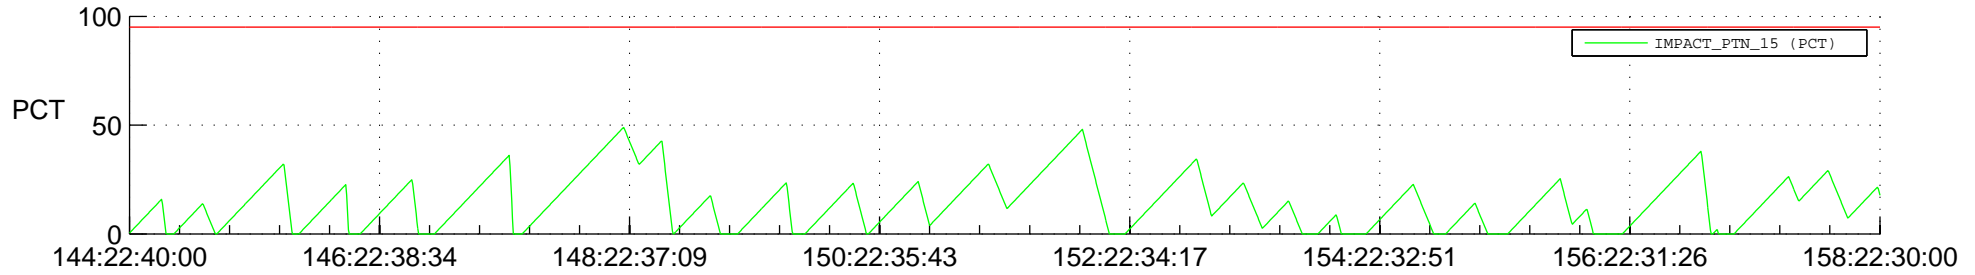

STEREO AHEAD SSR PCT Full Prediction

SWAVES_Percent_Full_Prediction

IMPACT_Percent_Full_Prediction

PLASTIC_Percent_Full_Prediction

Spacecraft_DownLink_Rate