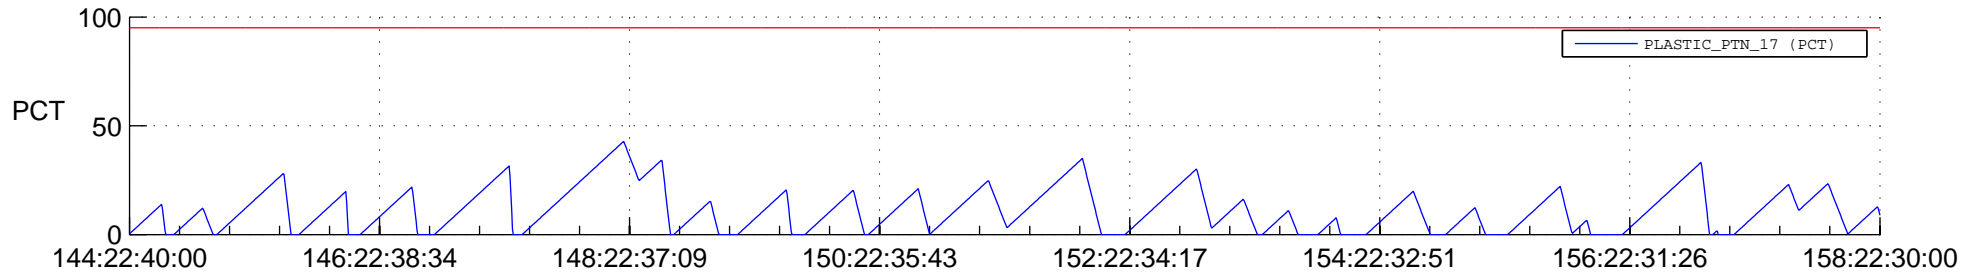

STEREO AHEAD SSR PCT Full Prediction

SWAVES_Percent_Full_Prediction

IMPACT_Percent_Full_Prediction

PLASTIC_Percent_Full_Prediction

Spacecraft_DownLink_Rate