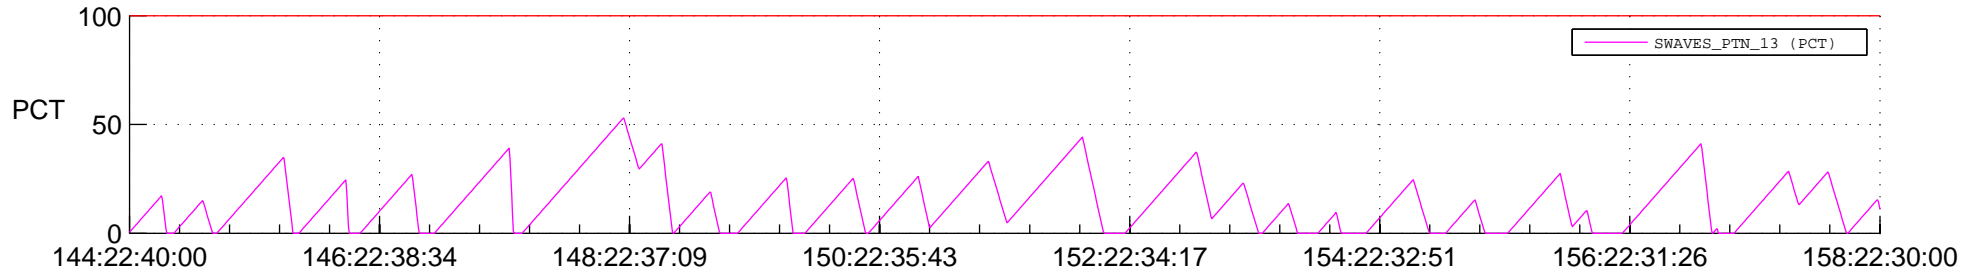

STEREO AHEAD SSR PCT Full Prediction

SWAVES_Percent_Full_Prediction

IMPACT_Percent_Full_Prediction

PLASTIC_Percent_Full_Prediction

Spacecraft_DownLink_Rate