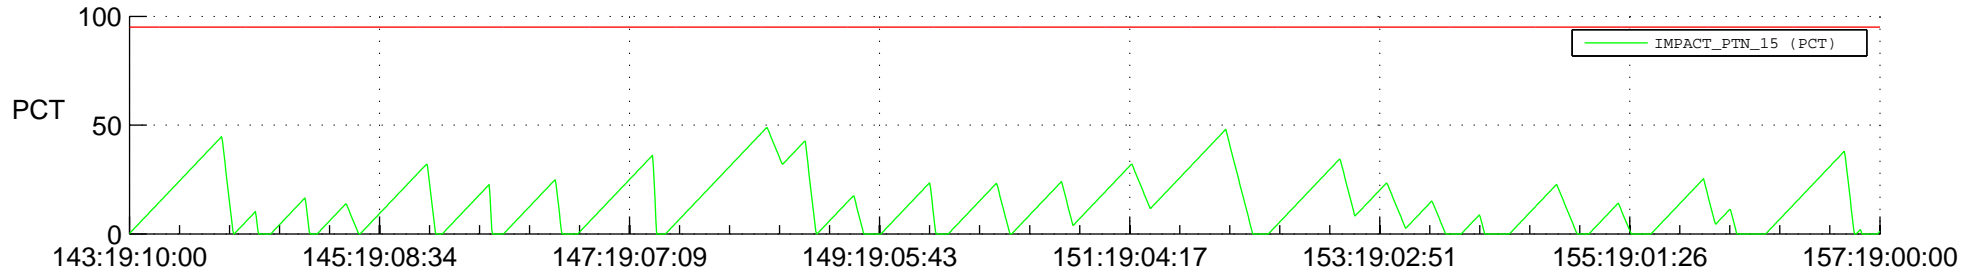

STEREO AHEAD SSR PCT Full Prediction

SWAVES_Percent_Full_Prediction

IMPACT_Percent_Full_Prediction

PLASTIC_Percent_Full_Prediction

Spacecraft_DownLink_Rate