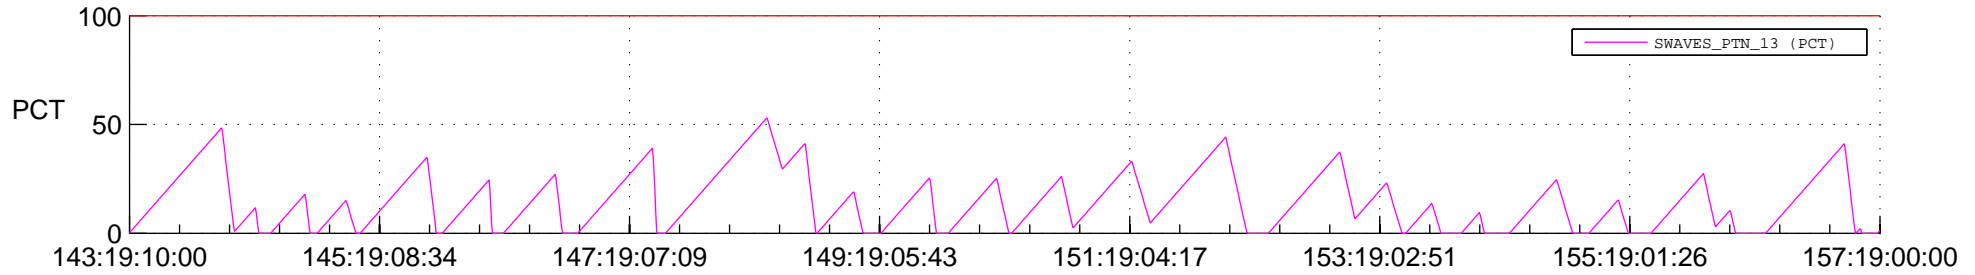

STEREO AHEAD SSR PCT Full Prediction

SWAVES_Percent_Full_Prediction

IMPACT_Percent_Full_Prediction

PLASTIC_Percent_Full_Prediction

Spacecraft_DownLink_Rate