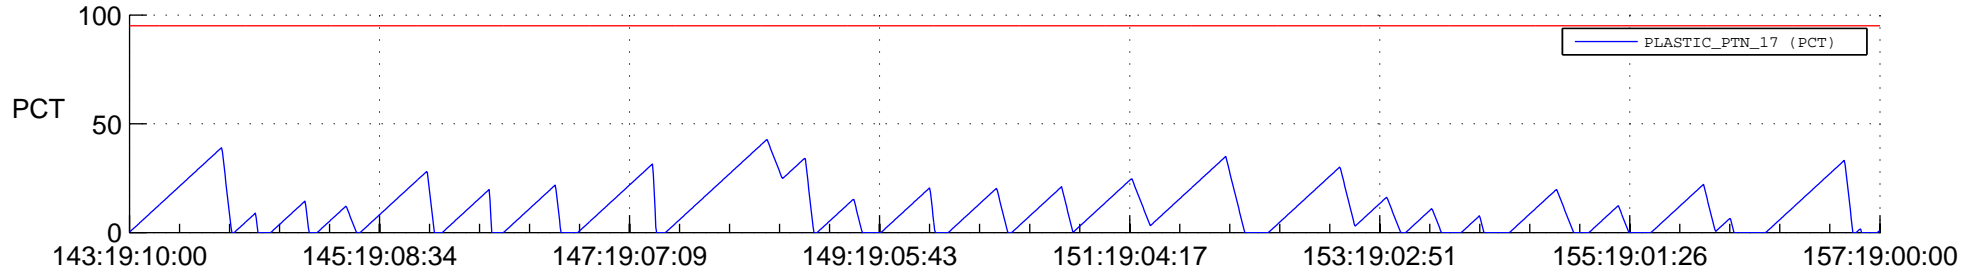

STEREO AHEAD SSR PCT Full Prediction

SWAVES_Percent_Full_Prediction

IMPACT_Percent_Full_Prediction

PLASTIC_Percent_Full_Prediction

Spacecraft_DownLink_Rate