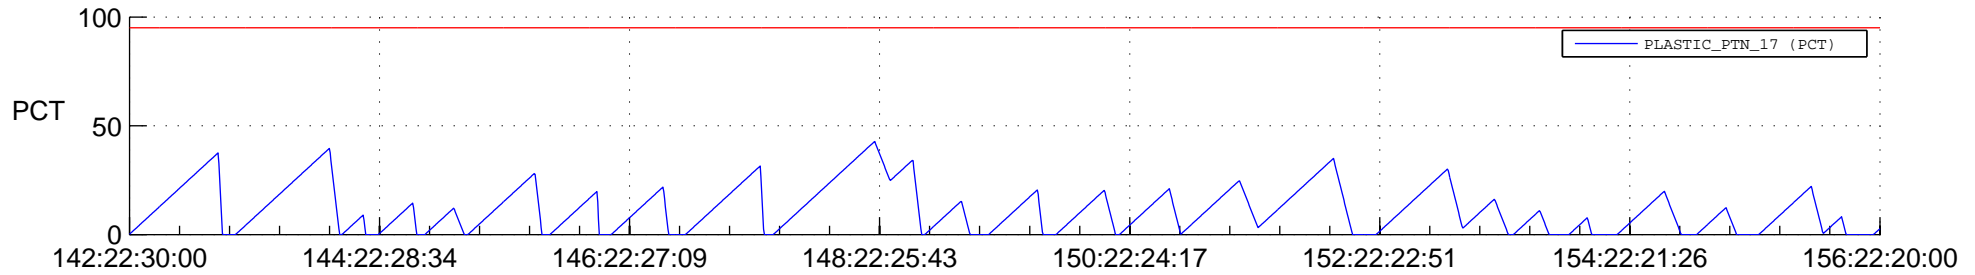

STEREO AHEAD SSR PCT Full Prediction

SWAVES_Percent_Full_Prediction

IMPACT_Percent_Full_Prediction

PLASTIC_Percent_Full_Prediction

Spacecraft_DownLink_Rate