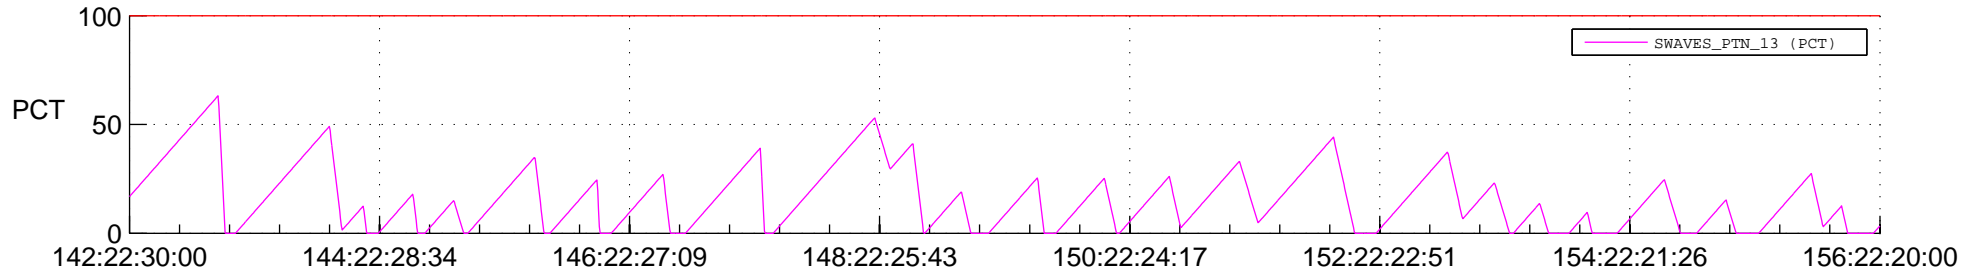

STEREO AHEAD SSR PCT Full Prediction

SWAVES_Percent_Full_Prediction

IMPACT_Percent_Full_Prediction

PLASTIC_Percent_Full_Prediction

Spacecraft_DownLink_Rate