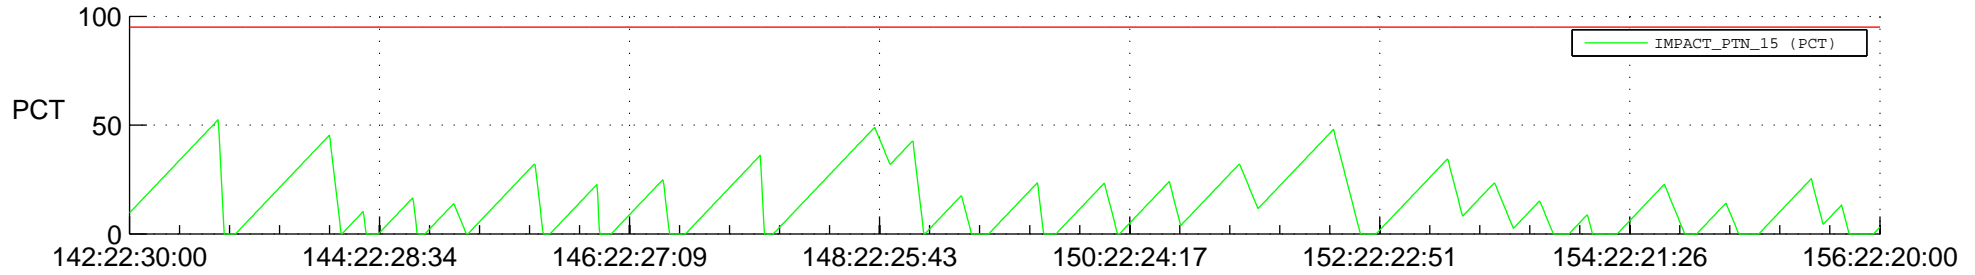

STEREO AHEAD SSR PCT Full Prediction

SWAVES_Percent_Full_Prediction

IMPACT_Percent_Full_Prediction

PLASTIC_Percent_Full_Prediction

Spacecraft_DownLink_Rate