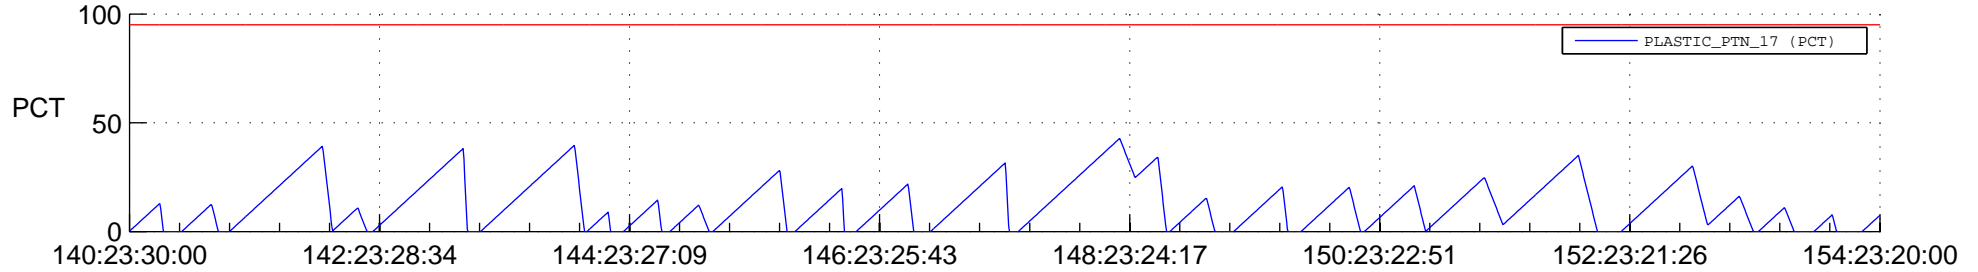

STEREO AHEAD SSR PCT Full Prediction

SWAVES_Percent_Full_Prediction

IMPACT_Percent_Full_Prediction

PLASTIC_Percent_Full_Prediction

Spacecraft_DownLink_Rate