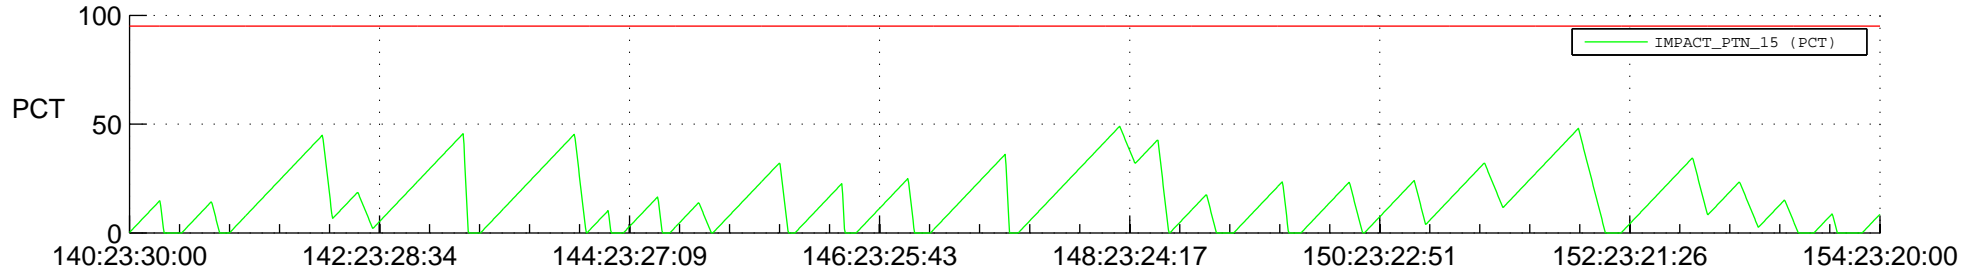

STEREO AHEAD SSR PCT Full Prediction

SWAVES_Percent_Full_Prediction

IMPACT_Percent_Full_Prediction

PLASTIC_Percent_Full_Prediction

Spacecraft_DownLink_Rate