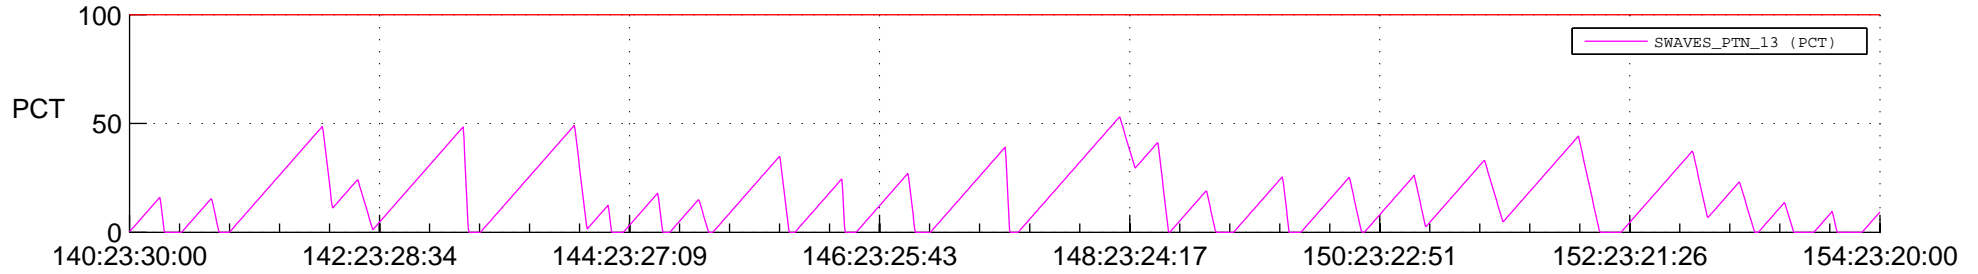

STEREO AHEAD SSR PCT Full Prediction

SWAVES_Percent_Full_Prediction

IMPACT_Percent_Full_Prediction

PLASTIC_Percent_Full_Prediction

Spacecraft_DownLink_Rate