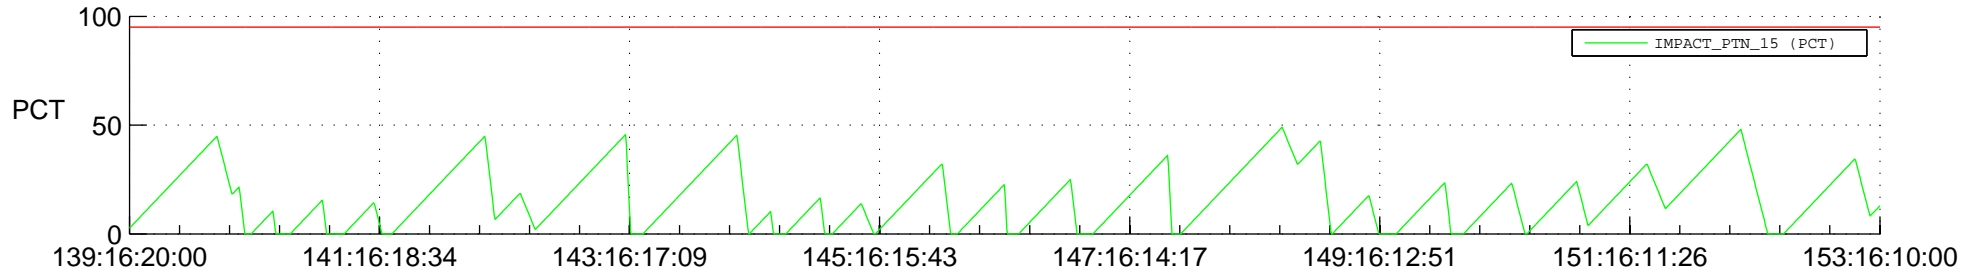

IMPACT_Percent_Full_Prediction