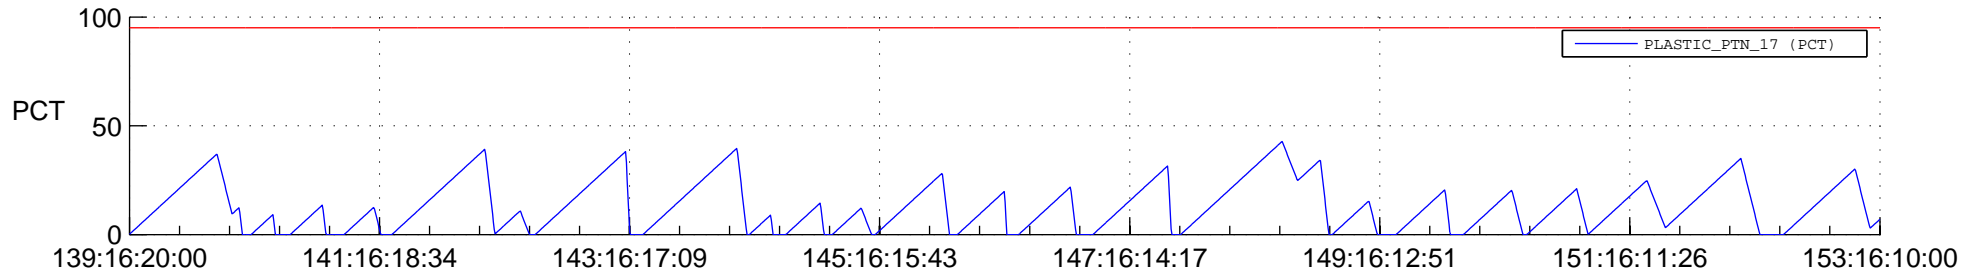

PLASTIC_Percent_Full_Prediction