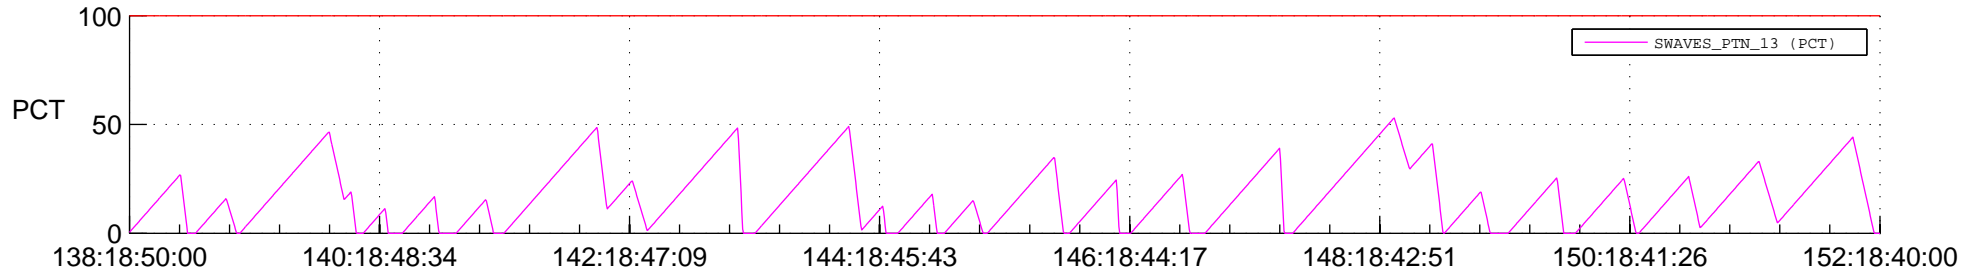

STEREO AHEAD SSR PCT Full Prediction

SWAVES_Percent_Full_Prediction

IMPACT_Percent_Full_Prediction

PLASTIC_Percent_Full_Prediction

Spacecraft_DownLink_Rate

Ground Time (2012:138:18:50:00.000 -2012:152:18:40:00.000)