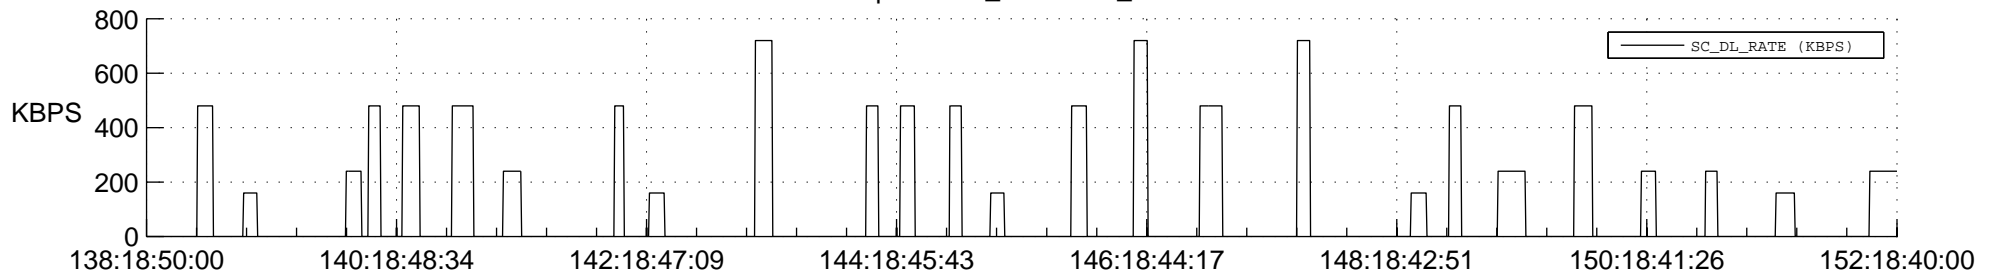

STEREO AHEAD SSR PCT Full Prediction

SWAVES_Percent_Full_Prediction

IMPACT_Percent_Full_Prediction

PLASTIC_Percent_Full_Prediction

Spacecraft_DownLink_Rate

Ground Time (2012:138:18:50:00.000 -2012:152:18:40:00.000)