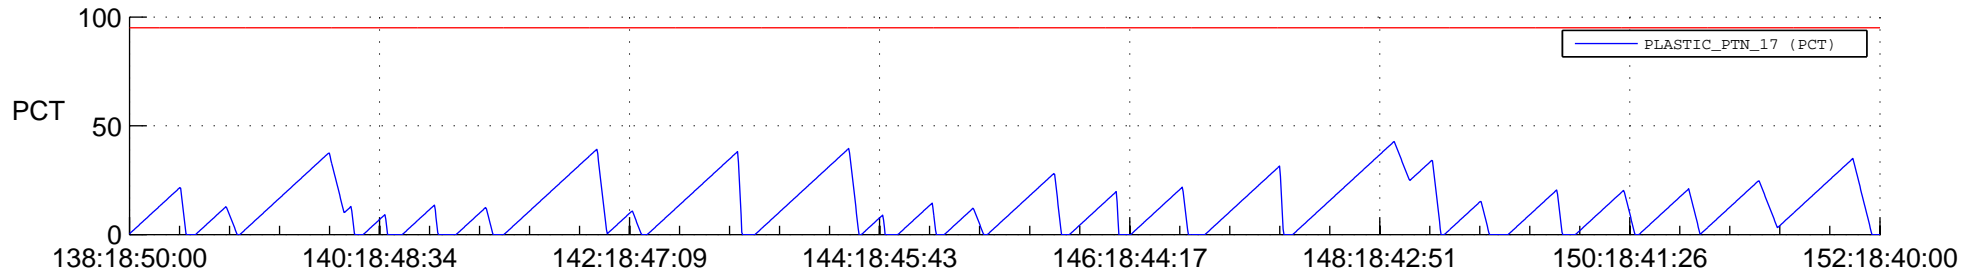

STEREO AHEAD SSR PCT Full Prediction

SWAVES_Percent_Full_Prediction

IMPACT_Percent_Full_Prediction

PLASTIC_Percent_Full_Prediction

Spacecraft_DownLink_Rate

Ground Time (2012:138:18:50:00.000 -2012:152:18:40:00.000)