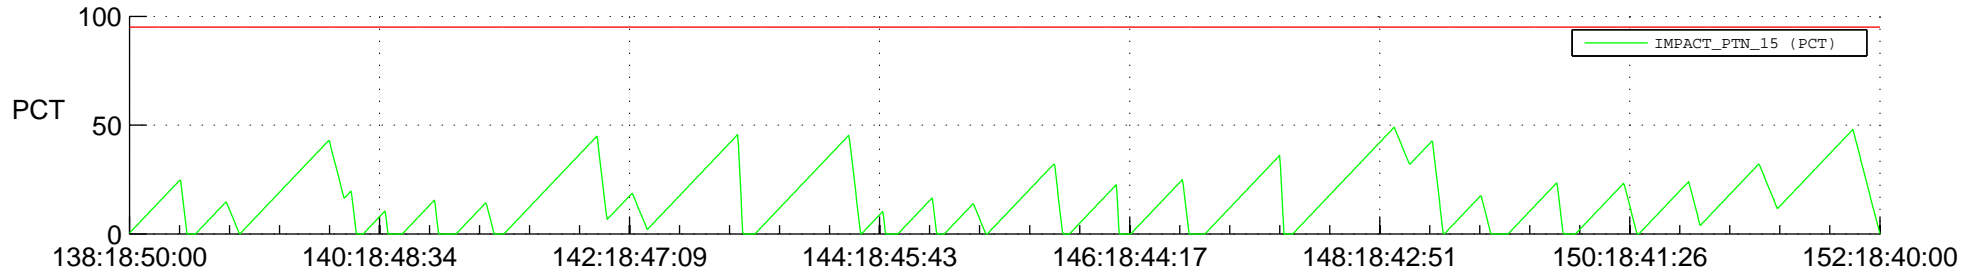

STEREO AHEAD SSR PCT Full Prediction

SWAVES_Percent_Full_Prediction

IMPACT_Percent_Full_Prediction

PLASTIC_Percent_Full_Prediction

Spacecraft_DownLink_Rate

Ground Time (2012:138:18:50:00.000 -2012:152:18:40:00.000)