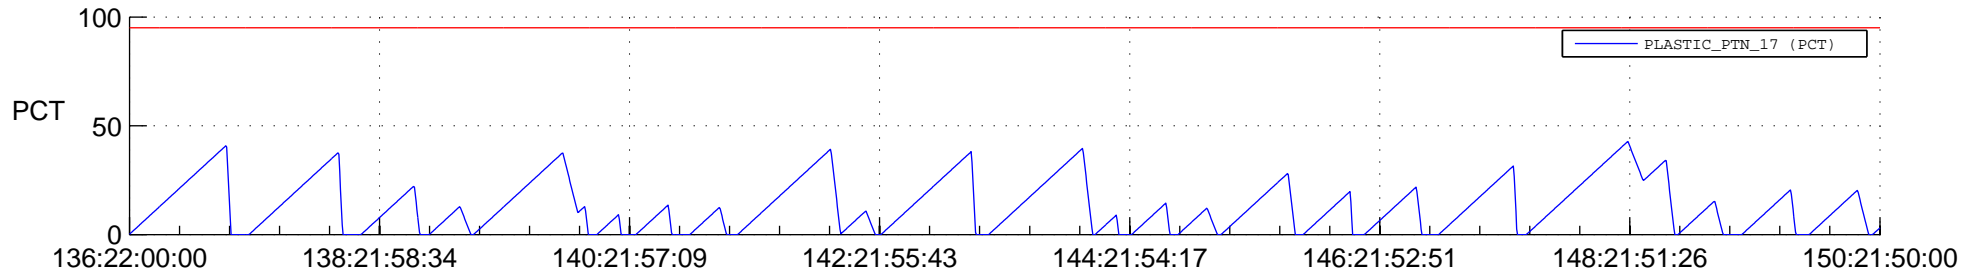

STEREO AHEAD SSR PCT Full Prediction

SWAVES_Percent_Full_Prediction

IMPACT_Percent_Full_Prediction

PLASTIC_Percent_Full_Prediction

Spacecraft_DownLink_Rate