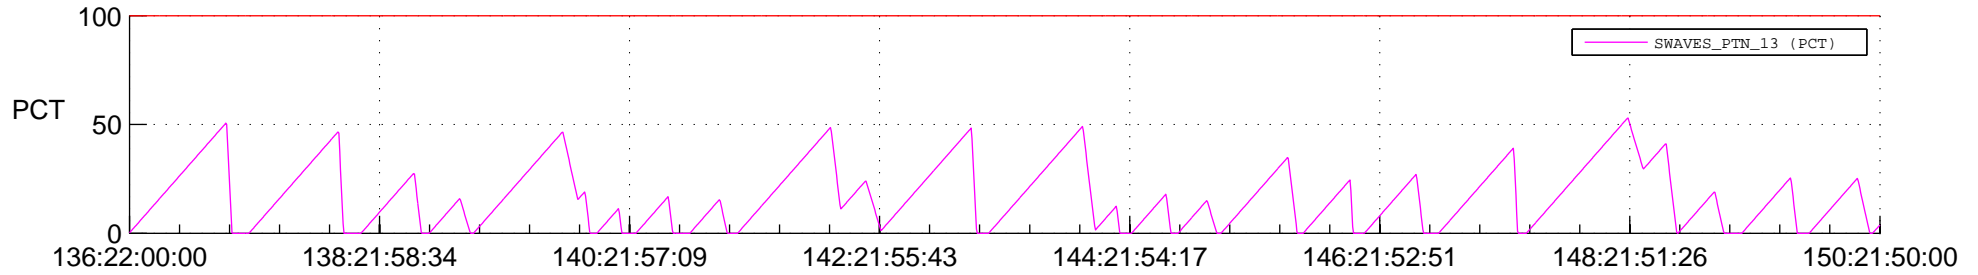

STEREO AHEAD SSR PCT Full Prediction

SWAVES_Percent_Full_Prediction

IMPACT_Percent_Full_Prediction

PLASTIC_Percent_Full_Prediction

Spacecraft_DownLink_Rate