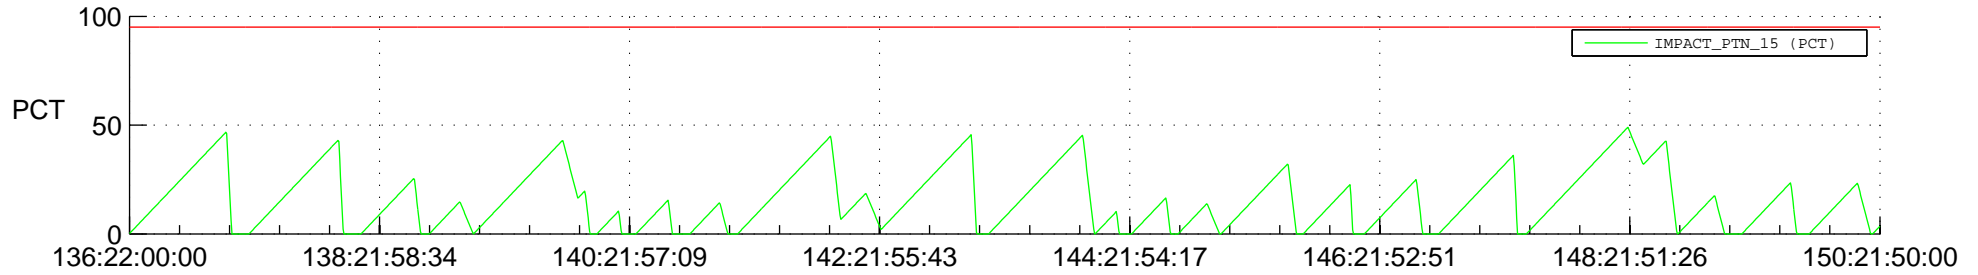

STEREO AHEAD SSR PCT Full Prediction

SWAVES_Percent_Full_Prediction

IMPACT_Percent_Full_Prediction

PLASTIC_Percent_Full_Prediction

Spacecraft_DownLink_Rate