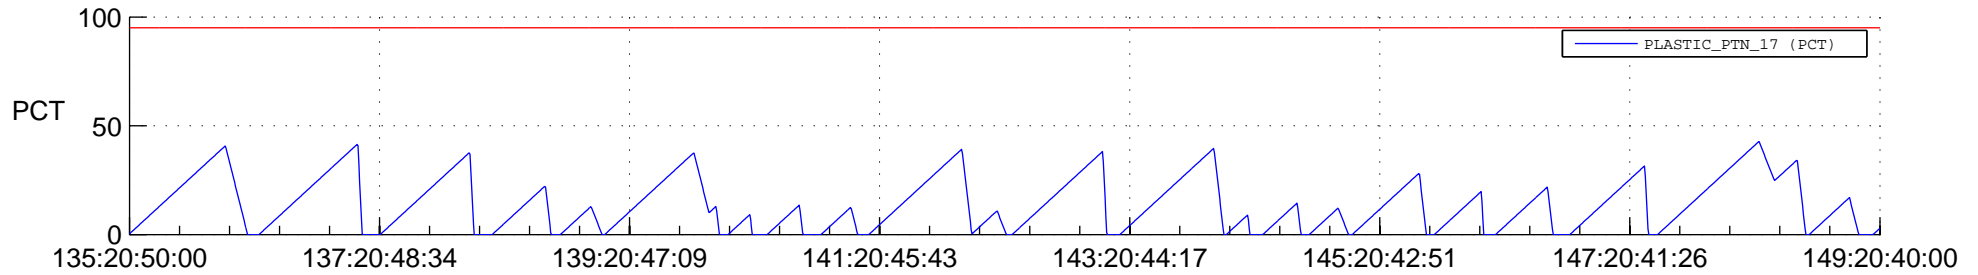

STEREO AHEAD SSR PCT Full Prediction

SWAVES_Percent_Full_Prediction

IMPACT_Percent_Full_Prediction

PLASTIC_Percent_Full_Prediction

Spacecraft_DownLink_Rate

Ground Time (2012:135:20:50:00.000 -2012:149:20:40:00.000)