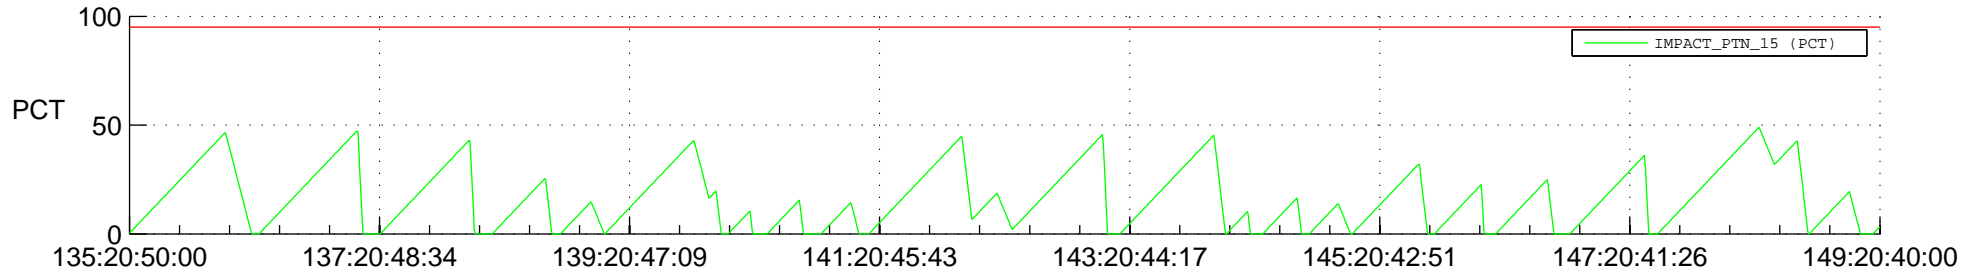

STEREO AHEAD SSR PCT Full Prediction

SWAVES_Percent_Full_Prediction

IMPACT_Percent_Full_Prediction

PLASTIC_Percent_Full_Prediction

Spacecraft_DownLink_Rate

Ground Time (2012:135:20:50:00.000 -2012:149:20:40:00.000)