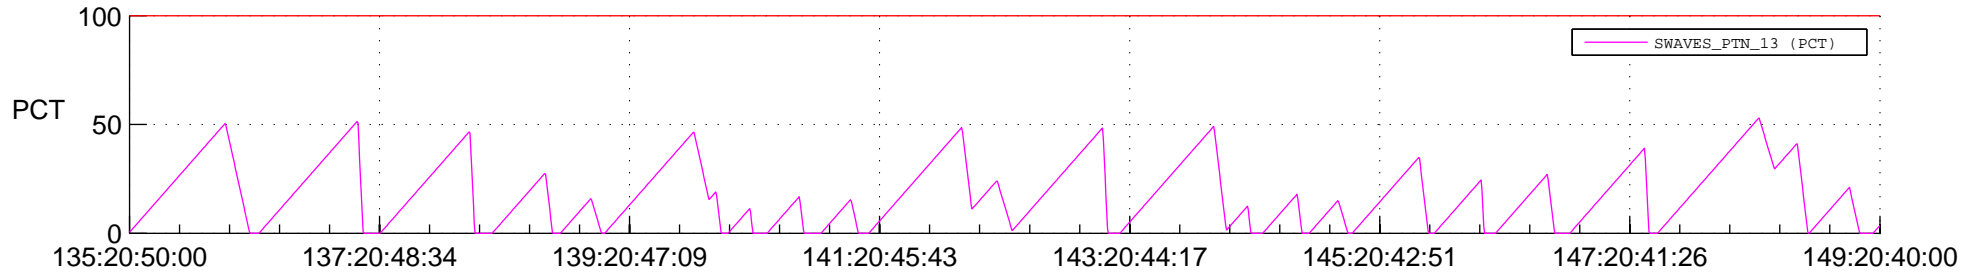

STEREO AHEAD SSR PCT Full Prediction

SWAVES_Percent_Full_Prediction

IMPACT_Percent_Full_Prediction

PLASTIC_Percent_Full_Prediction

Spacecraft_DownLink_Rate

Ground Time (2012:135:20:50:00.000 -2012:149:20:40:00.000)