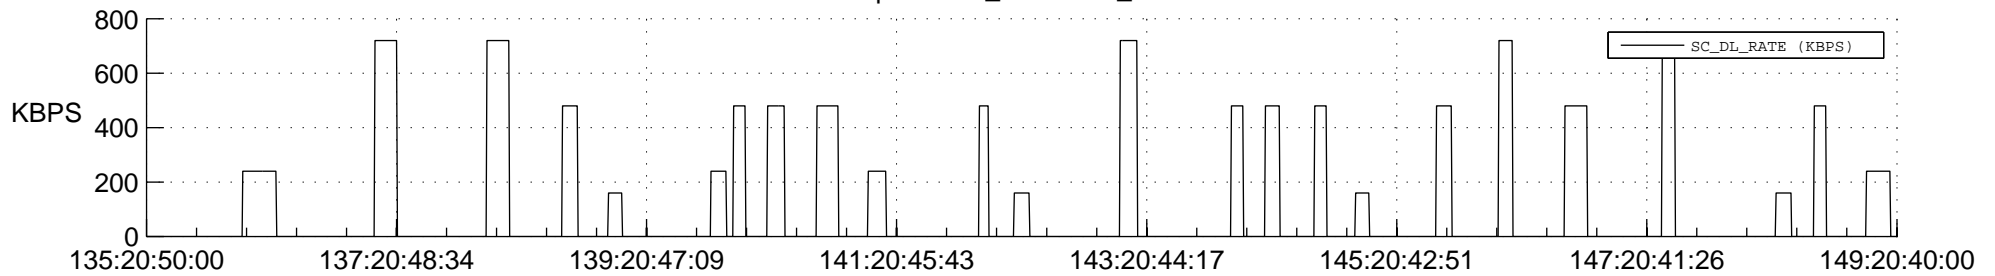

STEREO AHEAD SSR PCT Full Prediction

SWAVES_Percent_Full_Prediction

IMPACT_Percent_Full_Prediction

PLASTIC_Percent_Full_Prediction

Spacecraft_DownLink_Rate

Ground Time (2012:135:20:50:00.000 -2012:149:20:40:00.000)