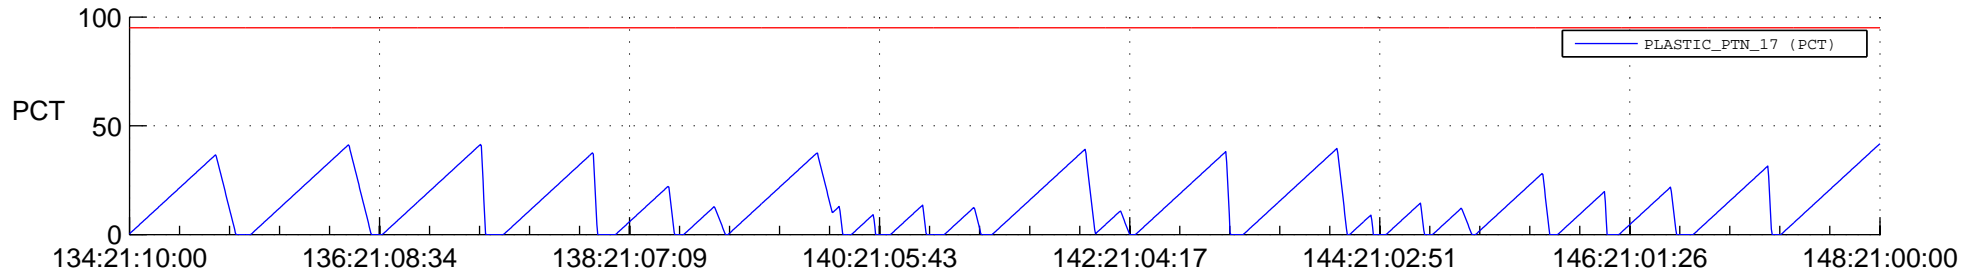

STEREO AHEAD SSR PCT Full Prediction

SWAVES_Percent_Full_Prediction

IMPACT_Percent_Full_Prediction

PLASTIC_Percent_Full_Prediction

Spacecraft_DownLink_Rate