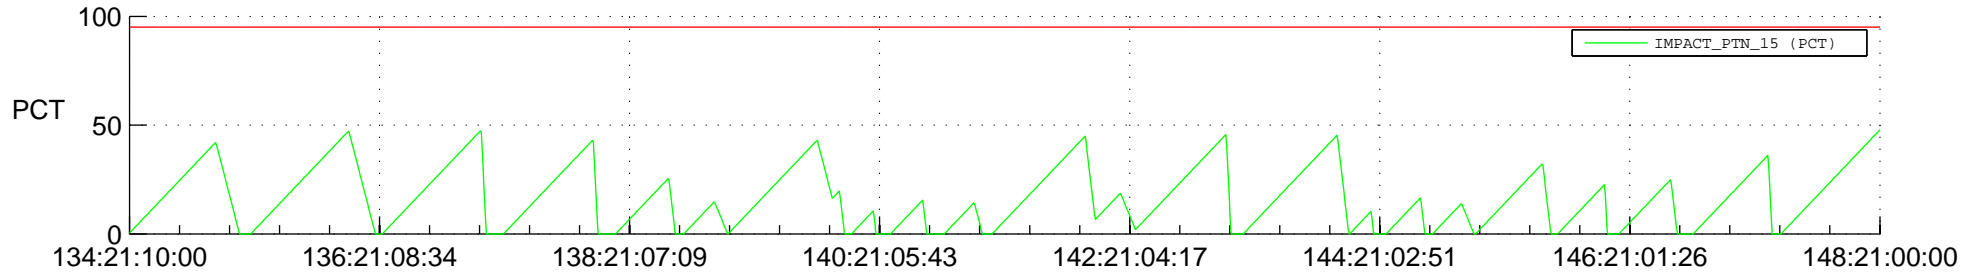

STEREO AHEAD SSR PCT Full Prediction

SWAVES_Percent_Full_Prediction

IMPACT_Percent_Full_Prediction

PLASTIC_Percent_Full_Prediction

Spacecraft_DownLink_Rate