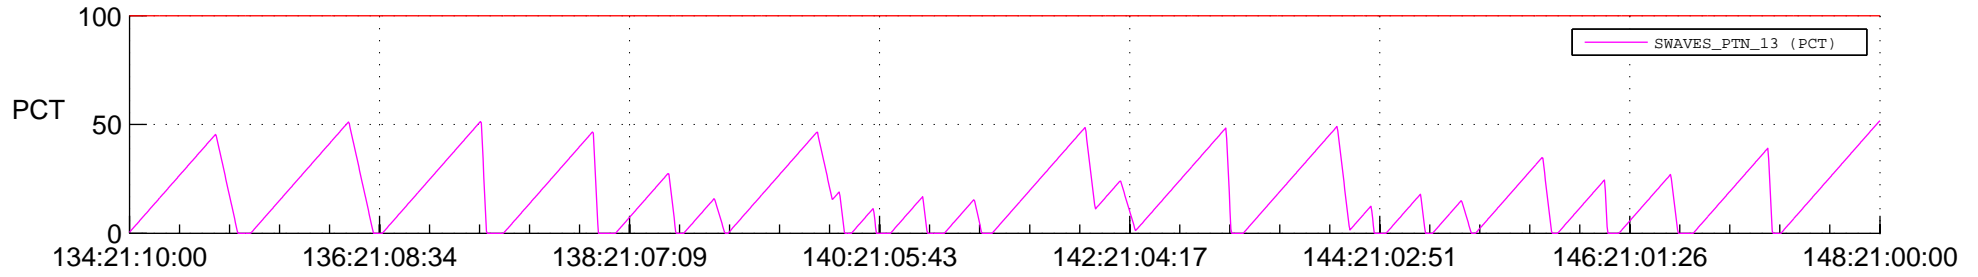

STEREO AHEAD SSR PCT Full Prediction

SWAVES_Percent_Full_Prediction

IMPACT_Percent_Full_Prediction

PLASTIC_Percent_Full_Prediction

Spacecraft_DownLink_Rate