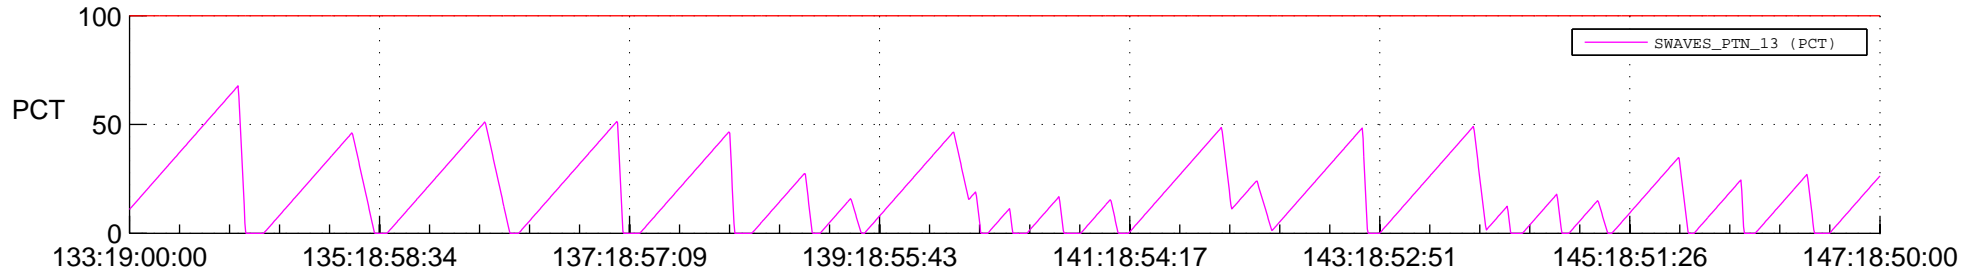

STEREO AHEAD SSR PCT Full Prediction

SWAVES_Percent_Full_Prediction

IMPACT_Percent_Full_Prediction

PLASTIC_Percent_Full_Prediction

Spacecraft_DownLink_Rate

Ground Time (2012:133:19:00:00.000 -2012:147:18:50:00.000)