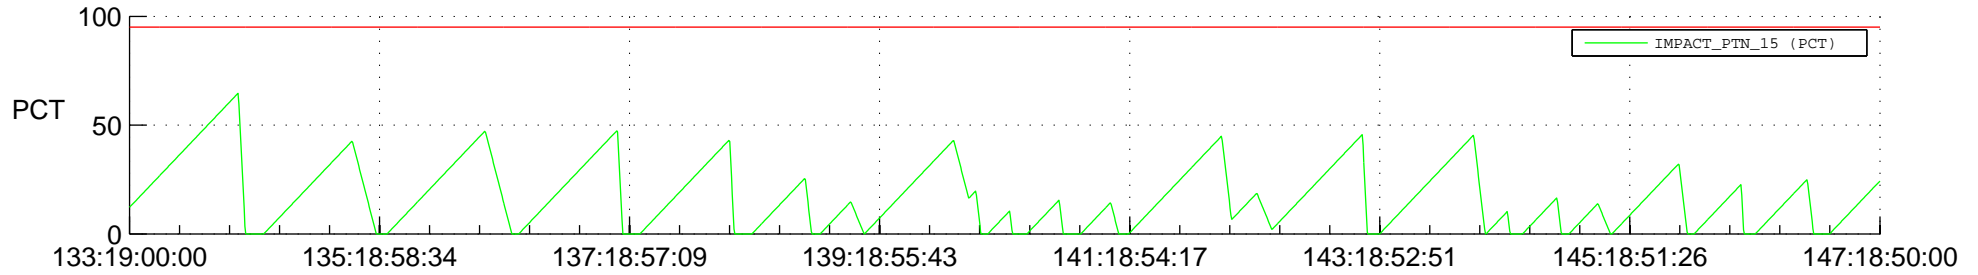

STEREO AHEAD SSR PCT Full Prediction

SWAVES_Percent_Full_Prediction

IMPACT_Percent_Full_Prediction

PLASTIC_Percent_Full_Prediction

Spacecraft_DownLink_Rate

Ground Time (2012:133:19:00:00.000 -2012:147:18:50:00.000)