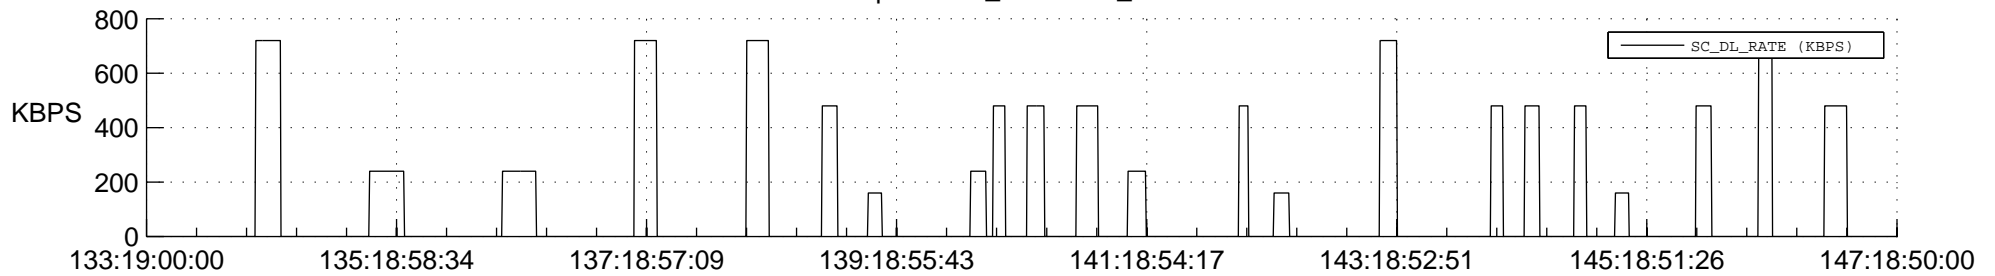

STEREO AHEAD SSR PCT Full Prediction

SWAVES_Percent_Full_Prediction

IMPACT_Percent_Full_Prediction

PLASTIC_Percent_Full_Prediction

Spacecraft_DownLink_Rate

Ground Time (2012:133:19:00:00.000 -2012:147:18:50:00.000)