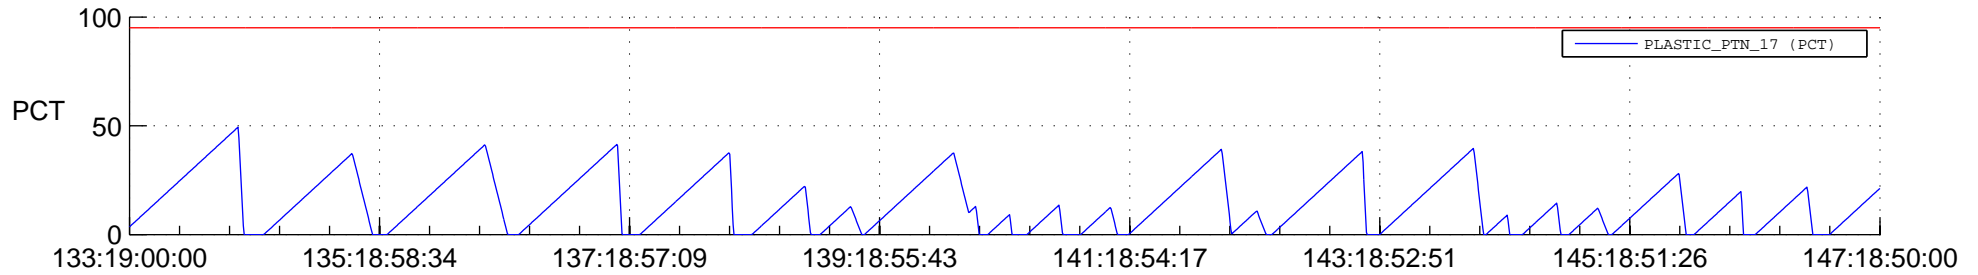

STEREO AHEAD SSR PCT Full Prediction

SWAVES_Percent_Full_Prediction

IMPACT_Percent_Full_Prediction

PLASTIC_Percent_Full_Prediction

Spacecraft_DownLink_Rate

Ground Time (2012:133:19:00:00.000 -2012:147:18:50:00.000)