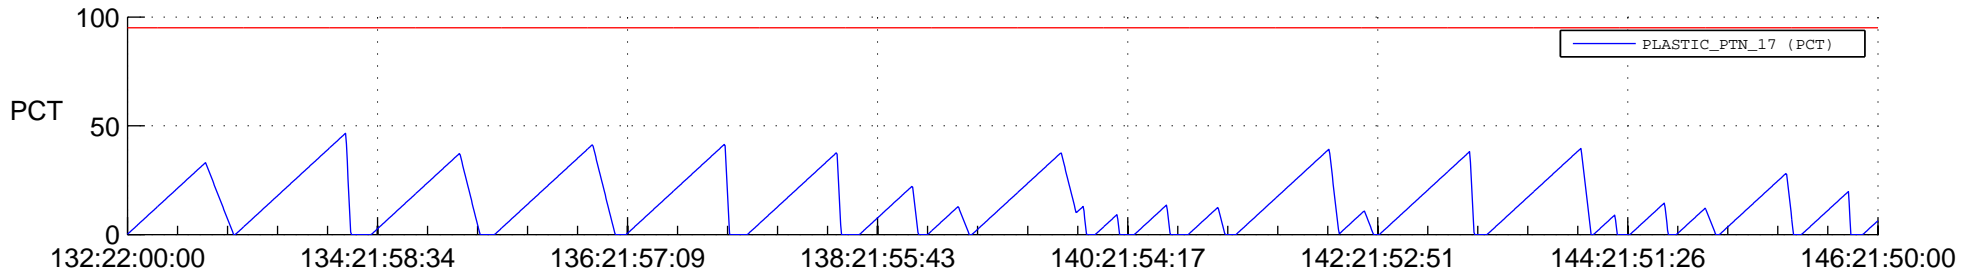

STEREO AHEAD SSR PCT Full Prediction

SWAVES_Percent_Full_Prediction

IMPACT_Percent_Full_Prediction

PLASTIC_Percent_Full_Prediction

Spacecraft_DownLink_Rate

Ground Time (2012:132:22:00:00.000 -2012:146:21:50:00.000)