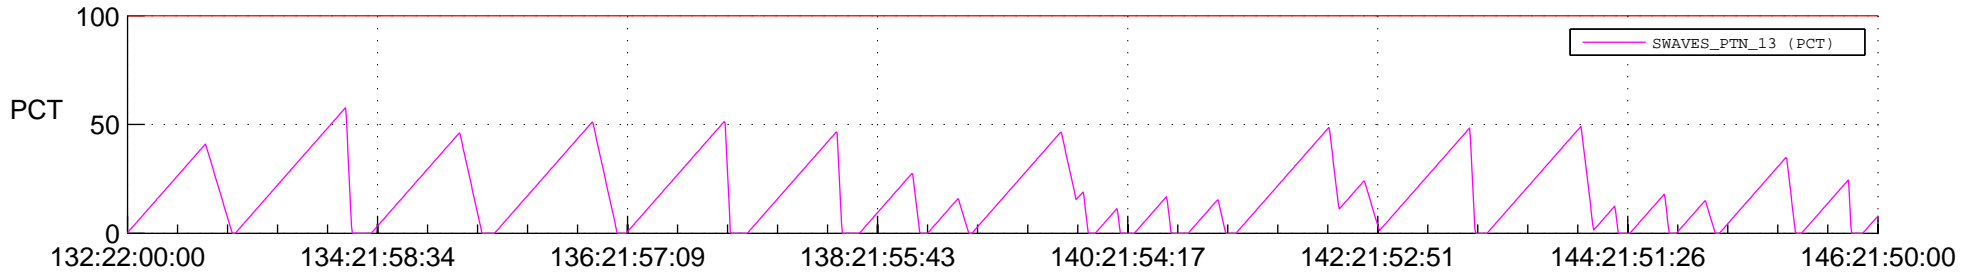

STEREO AHEAD SSR PCT Full Prediction

SWAVES_Percent_Full_Prediction

IMPACT_Percent_Full_Prediction

PLASTIC_Percent_Full_Prediction

Spacecraft_DownLink_Rate

Ground Time (2012:132:22:00:00.000 -2012:146:21:50:00.000)