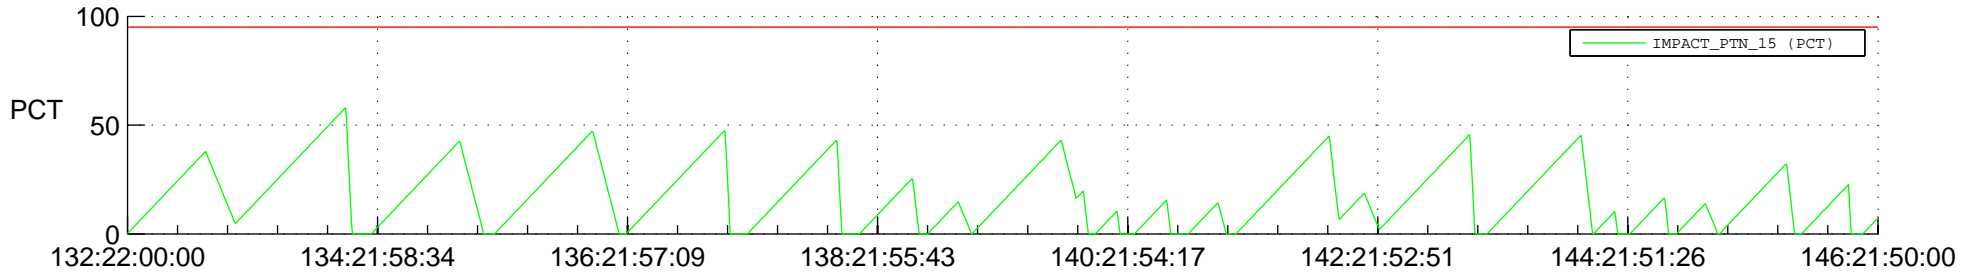

STEREO AHEAD SSR PCT Full Prediction

SWAVES_Percent_Full_Prediction

IMPACT_Percent_Full_Prediction

PLASTIC_Percent_Full_Prediction

Spacecraft_DownLink_Rate

Ground Time (2012:132:22:00:00.000 -2012:146:21:50:00.000)