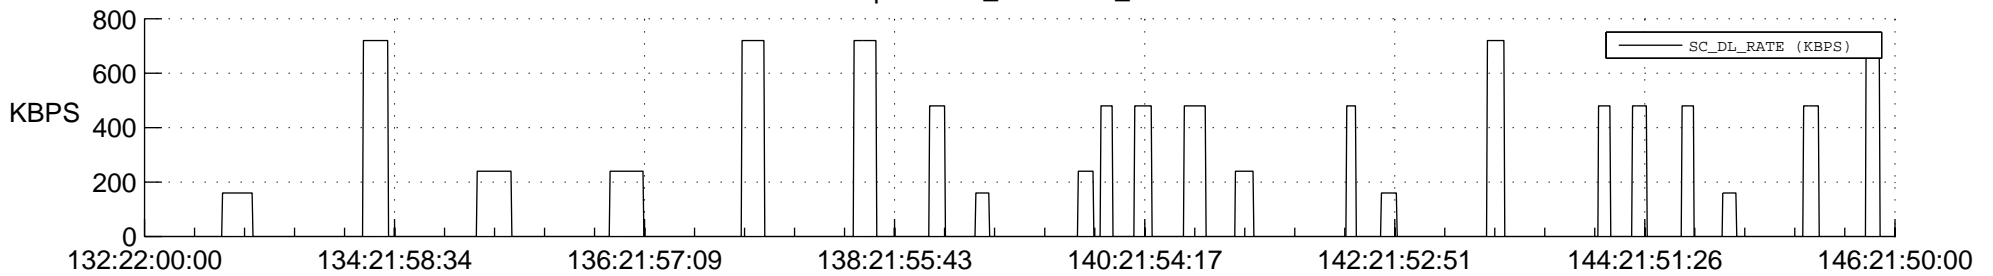

STEREO AHEAD SSR PCT Full Prediction

SWAVES_Percent_Full_Prediction

IMPACT_Percent_Full_Prediction

PLASTIC_Percent_Full_Prediction

Spacecraft_DownLink_Rate

Ground Time (2012:132:22:00:00.000 -2012:146:21:50:00.000)