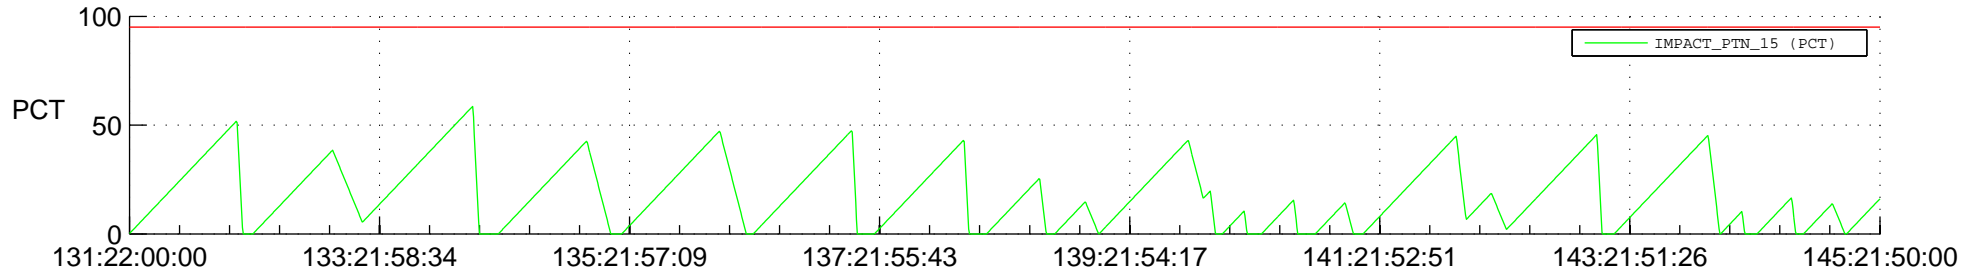

STEREO AHEAD SSR PCT Full Prediction

SWAVES_Percent_Full_Prediction

IMPACT_Percent_Full_Prediction

PLASTIC_Percent_Full_Prediction

Spacecraft_DownLink_Rate