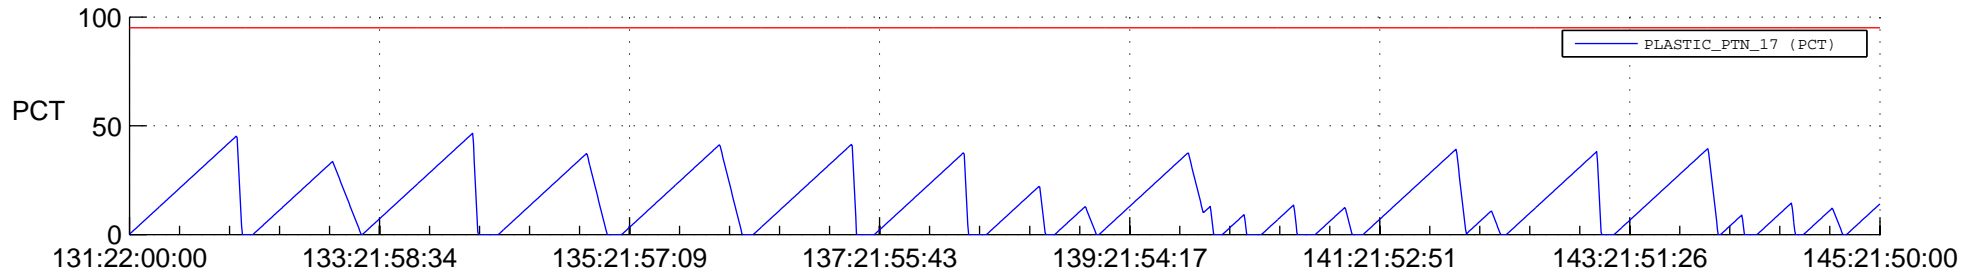

STEREO AHEAD SSR PCT Full Prediction

SWAVES_Percent_Full_Prediction

IMPACT_Percent_Full_Prediction

PLASTIC_Percent_Full_Prediction

Spacecraft_DownLink_Rate