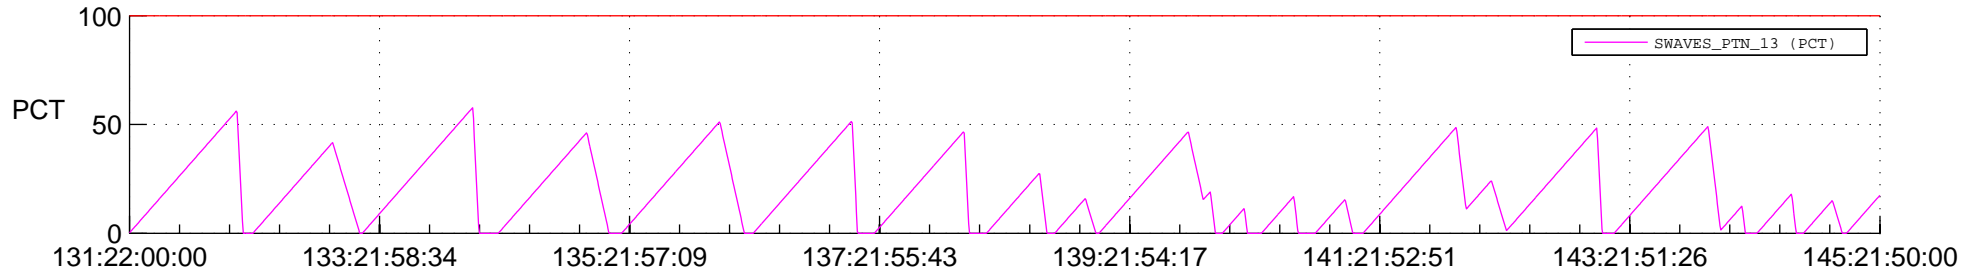

STEREO AHEAD SSR PCT Full Prediction

SWAVES_Percent_Full_Prediction

IMPACT_Percent_Full_Prediction

PLASTIC_Percent_Full_Prediction

Spacecraft_DownLink_Rate