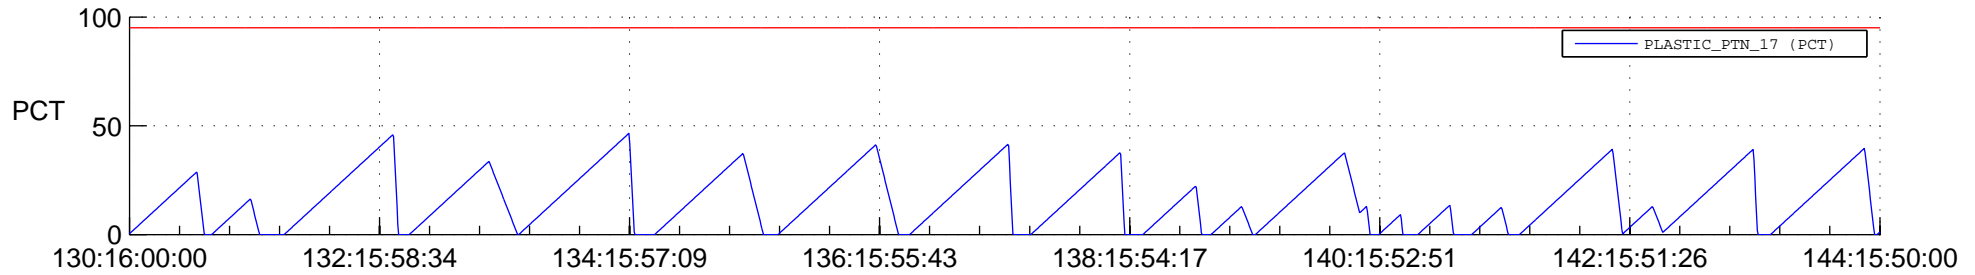

STEREO AHEAD SSR PCT Full Prediction

SWAVES_Percent_Full_Prediction

IMPACT_Percent_Full_Prediction

PLASTIC_Percent_Full_Prediction

Spacecraft_DownLink_Rate