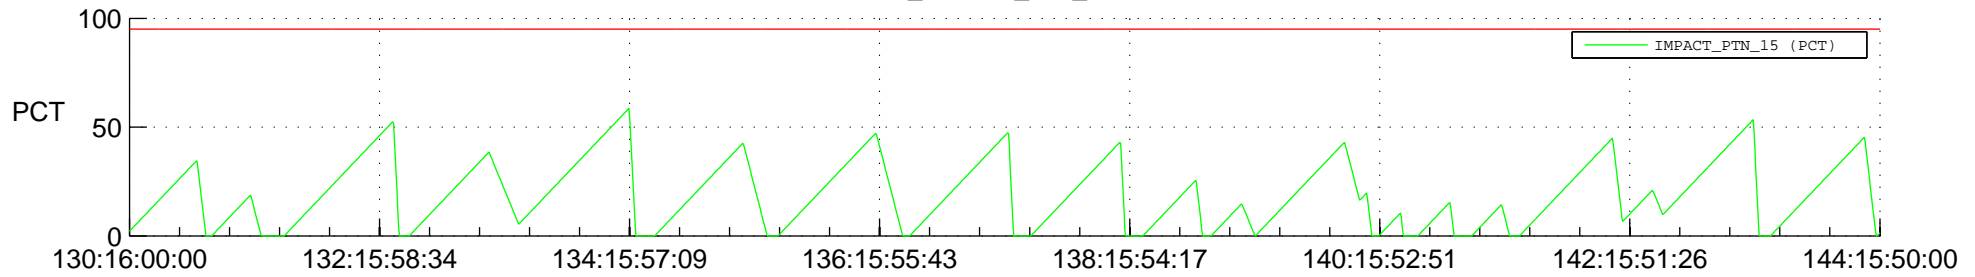

STEREO AHEAD SSR PCT Full Prediction

SWAVES_Percent_Full_Prediction

IMPACT_Percent_Full_Prediction

PLASTIC_Percent_Full_Prediction

Spacecraft_DownLink_Rate