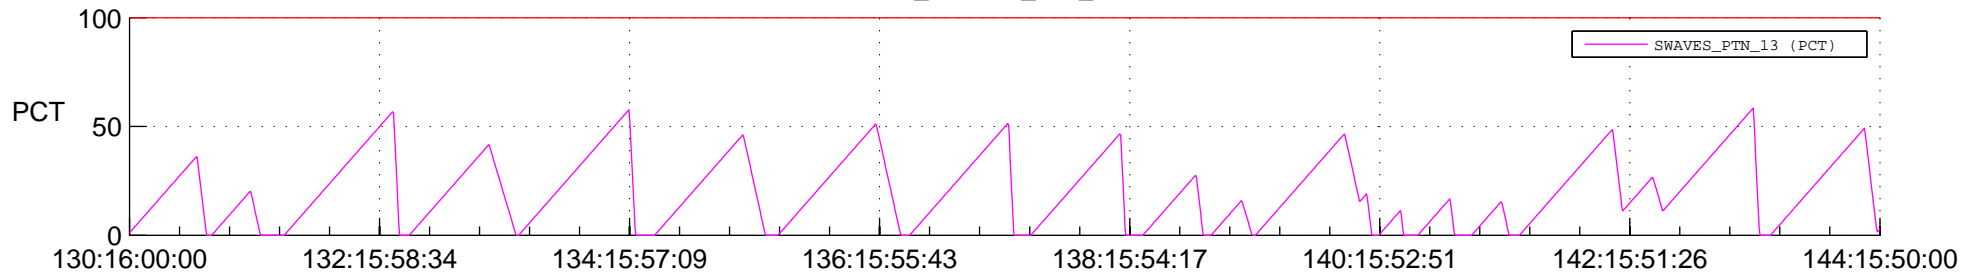

STEREO AHEAD SSR PCT Full Prediction

SWAVES_Percent_Full_Prediction

IMPACT_Percent_Full_Prediction

PLASTIC_Percent_Full_Prediction

Spacecraft_DownLink_Rate