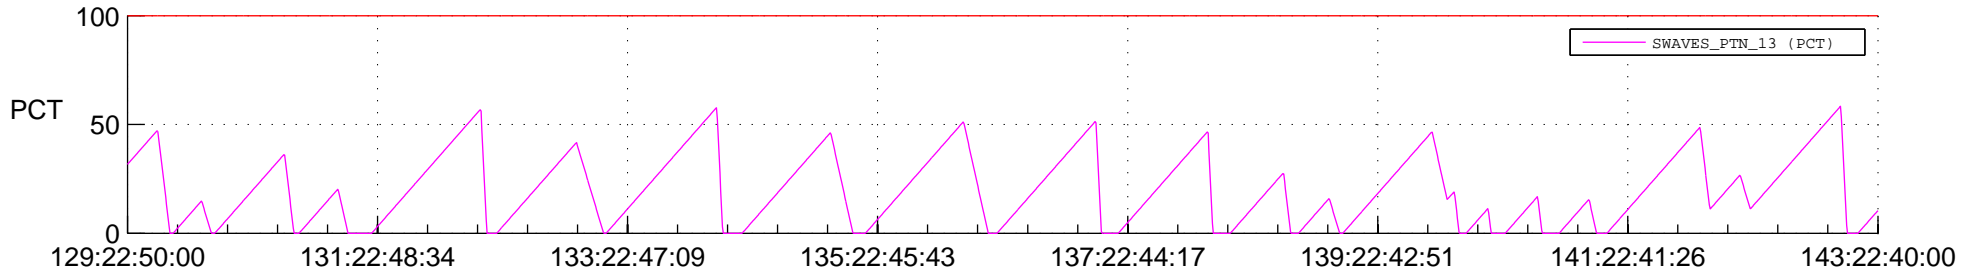

STEREO AHEAD SSR PCT Full Prediction

SWAVES_Percent_Full_Prediction

IMPACT_Percent_Full_Prediction

PLASTIC_Percent_Full_Prediction

Spacecraft_DownLink_Rate