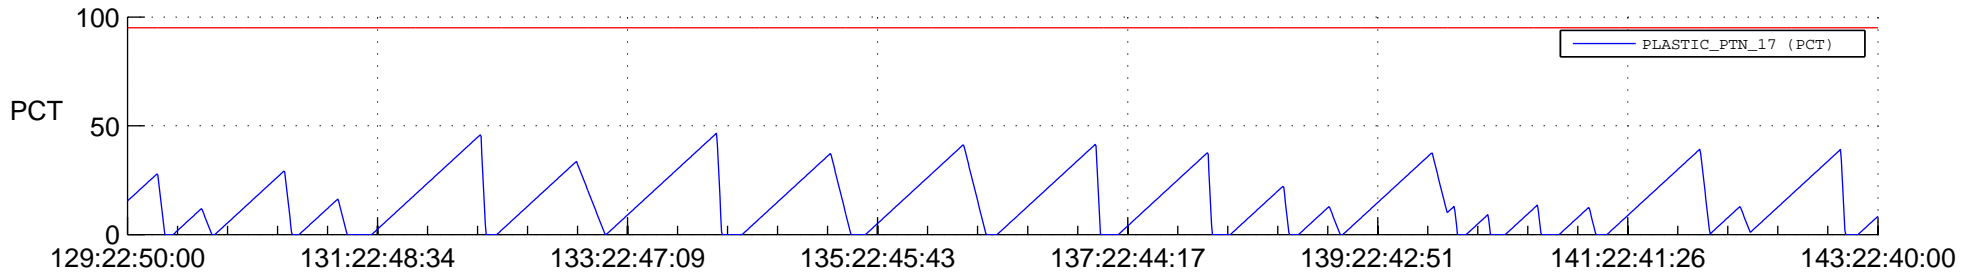

STEREO AHEAD SSR PCT Full Prediction

SWAVES_Percent_Full_Prediction

IMPACT_Percent_Full_Prediction

PLASTIC_Percent_Full_Prediction

Spacecraft_DownLink_Rate