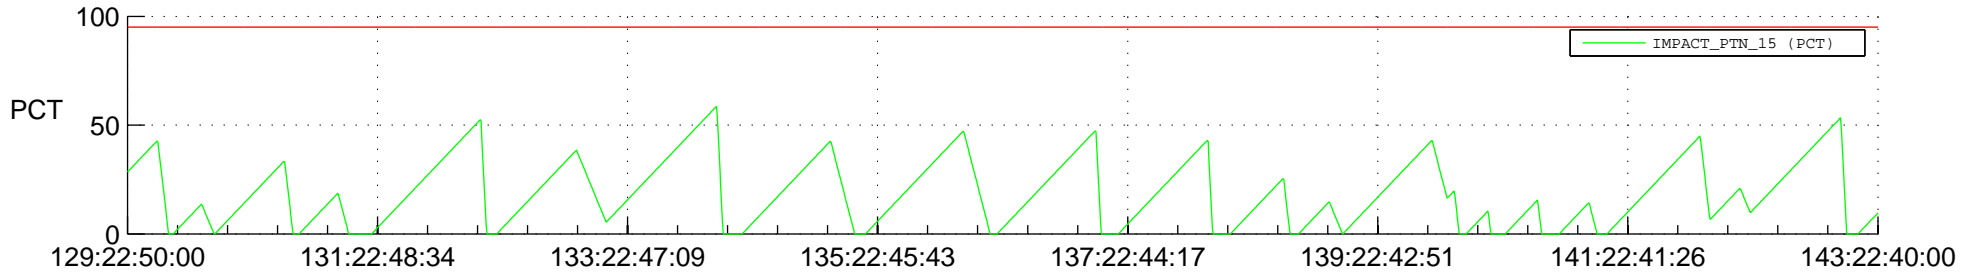

STEREO AHEAD SSR PCT Full Prediction

SWAVES_Percent_Full_Prediction

IMPACT_Percent_Full_Prediction

PLASTIC_Percent_Full_Prediction

Spacecraft_DownLink_Rate