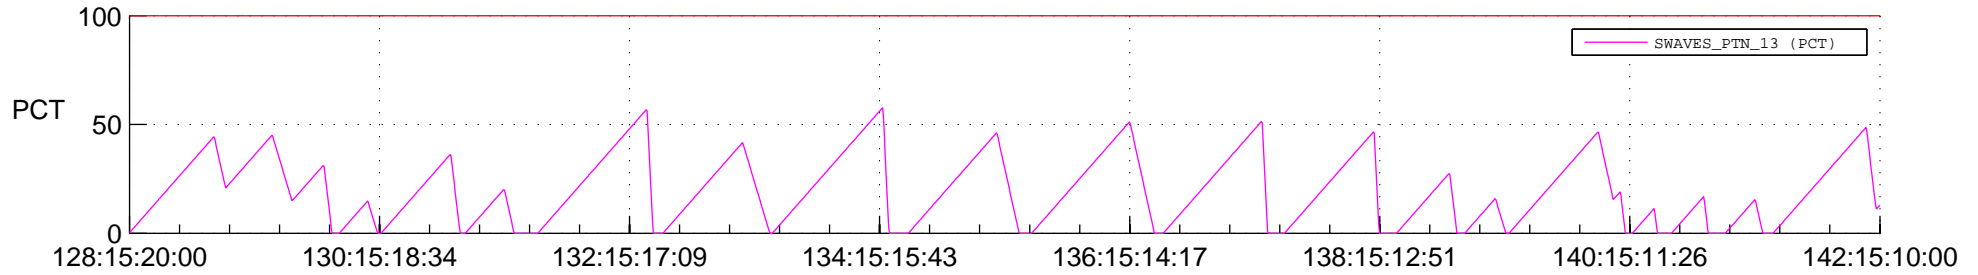

STEREO AHEAD SSR PCT Full Prediction

SWAVES_Percent_Full_Prediction

IMPACT_Percent_Full_Prediction

PLASTIC_Percent_Full_Prediction

Spacecraft_DownLink_Rate