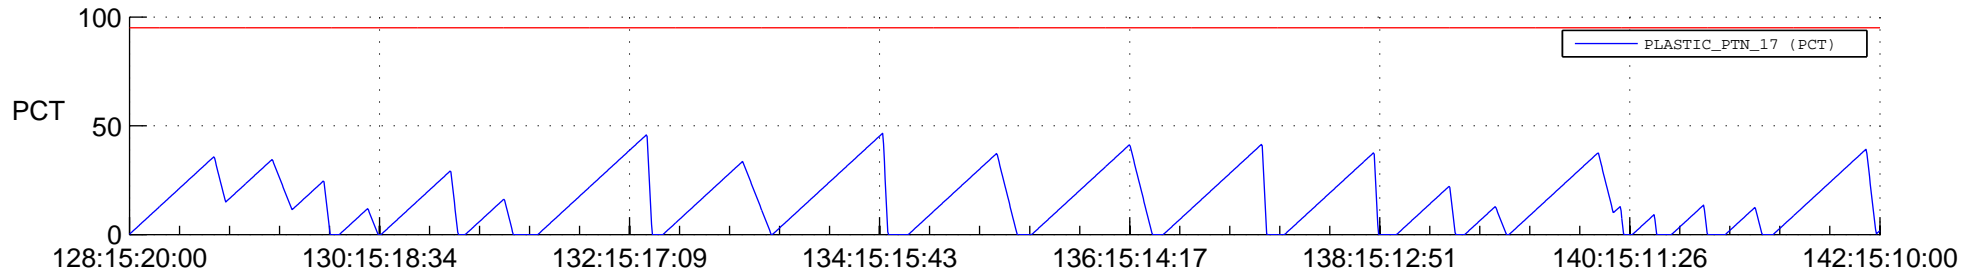

STEREO AHEAD SSR PCT Full Prediction

SWAVES_Percent_Full_Prediction

IMPACT_Percent_Full_Prediction

PLASTIC_Percent_Full_Prediction

Spacecraft_DownLink_Rate