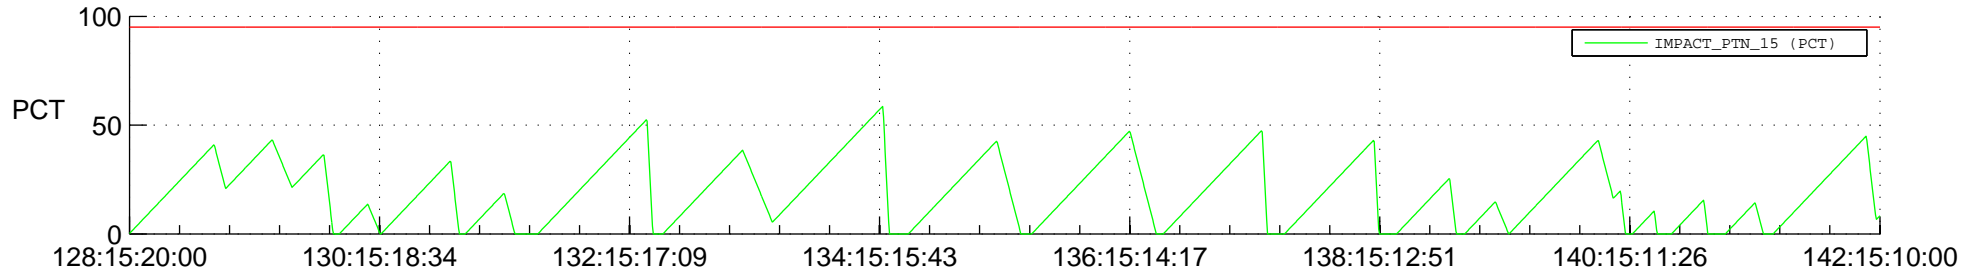

STEREO AHEAD SSR PCT Full Prediction

SWAVES_Percent_Full_Prediction

IMPACT_Percent_Full_Prediction

PLASTIC_Percent_Full_Prediction

Spacecraft_DownLink_Rate