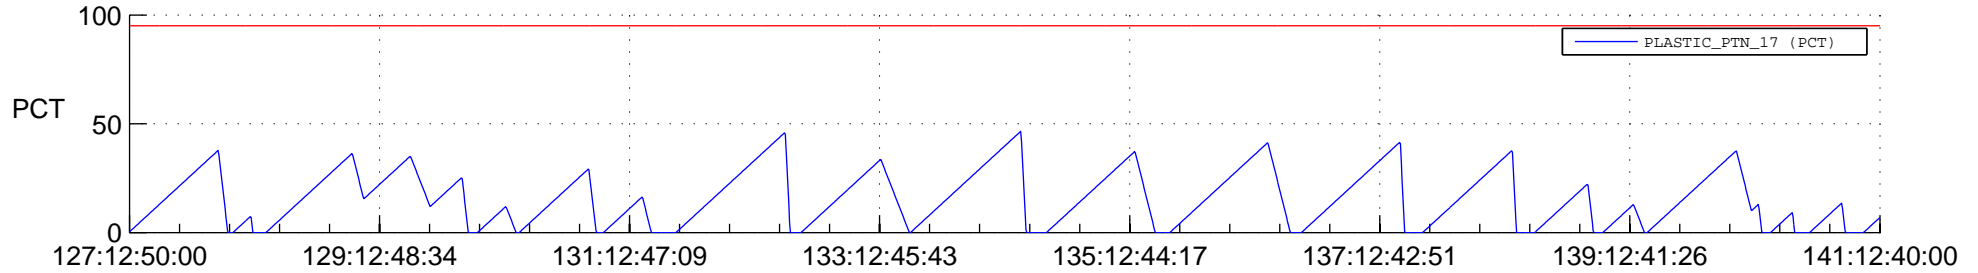

PLASTIC_Percent_Full_Prediction