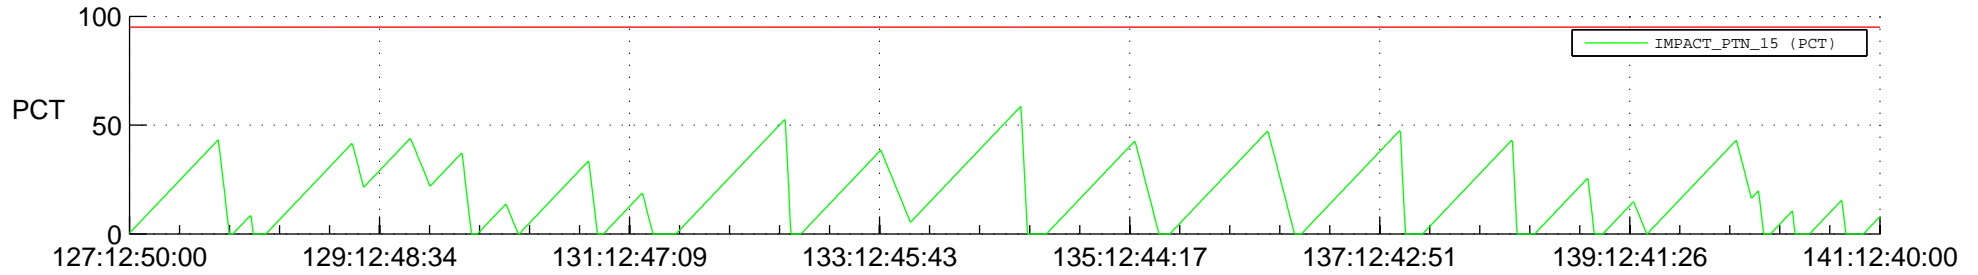

IMPACT_Percent_Full_Prediction