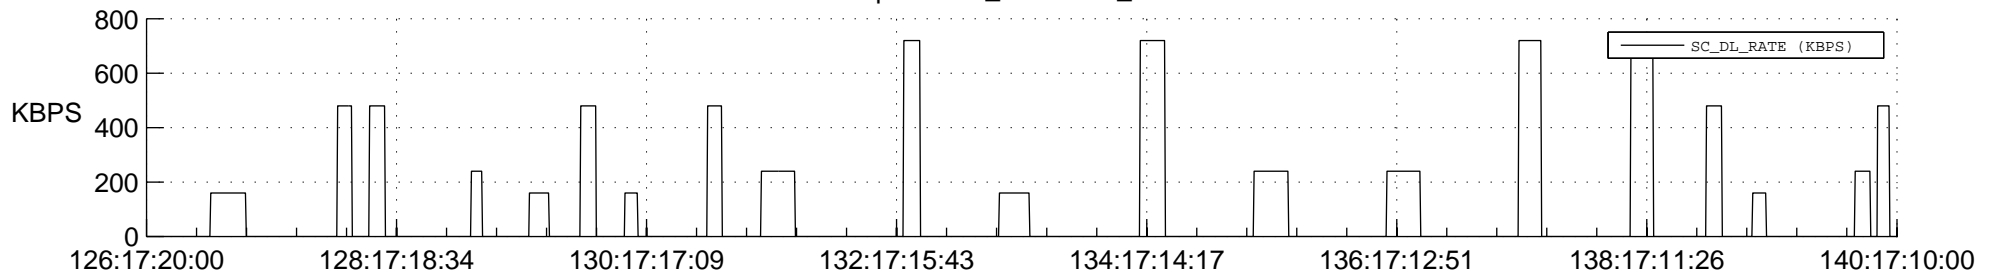

## Spacecraft\_DownLink\_Rate

Ground Time (2012:126:17:20:00.000 -2012:140:17:10:00.000)