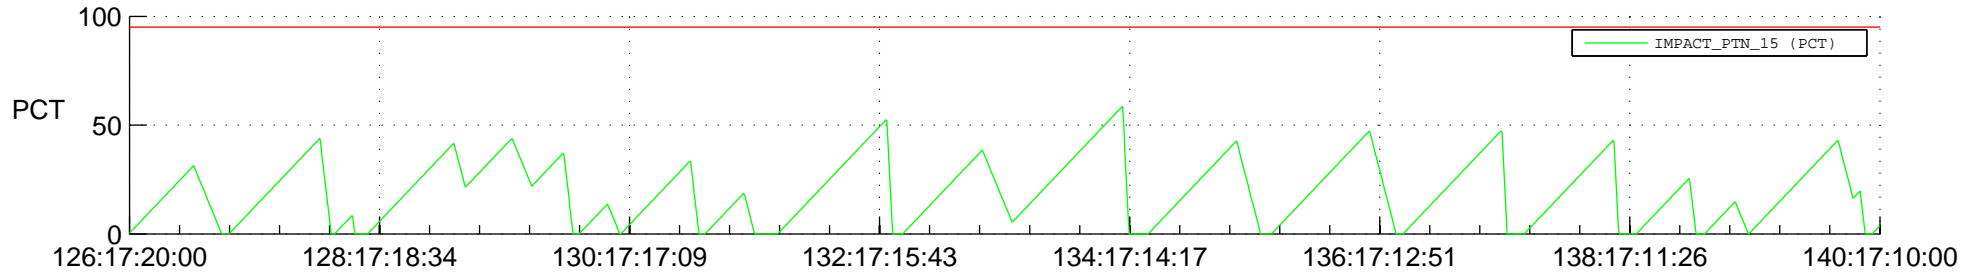

IMPACT_Percent_Full_Prediction