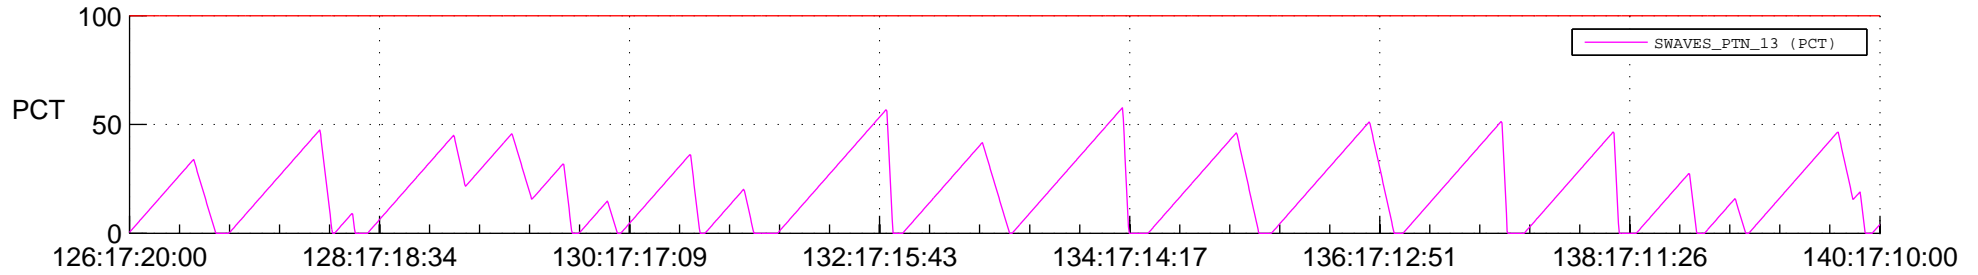

## SWAVES\_Percent\_Full\_Prediction

## Spacecraft\_DownLink\_Rate

Ground Time (2012:126:17:20:00.000 -2012:140:17:10:00.000)