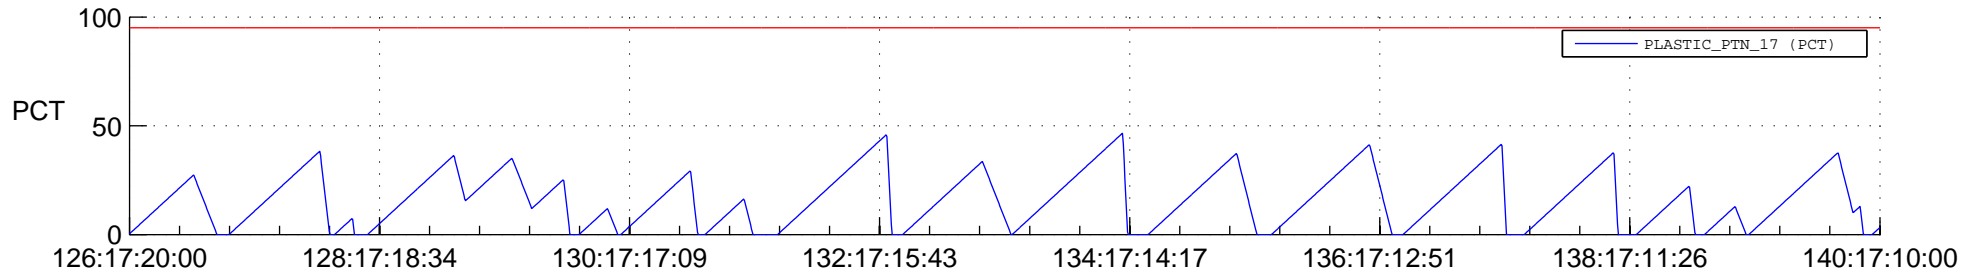

PLASTIC_Percent_Full_Prediction