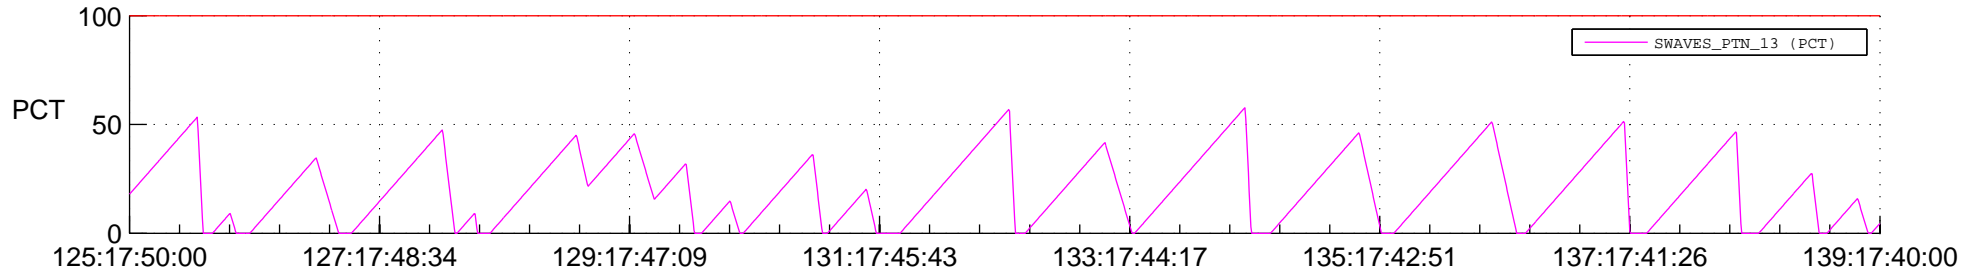

## SWAVES\_Percent\_Full\_Prediction

## Spacecraft\_DownLink\_Rate

Ground Time (2012:125:17:50:00.000 -2012:139:17:40:00.000)