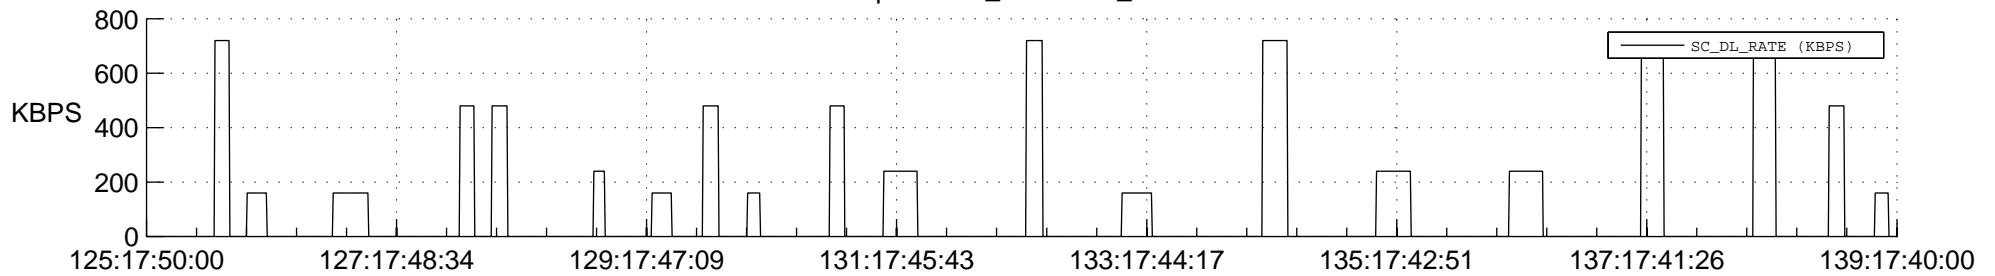

## Spacecraft\_DownLink\_Rate

Ground Time (2012:125:17:50:00.000 -2012:139:17:40:00.000)