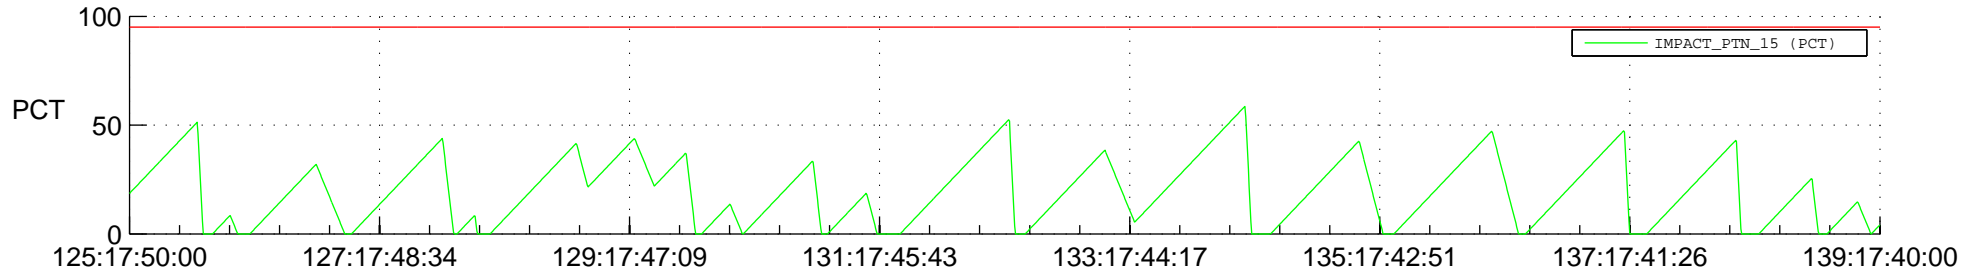

IMPACT_Percent_Full_Prediction