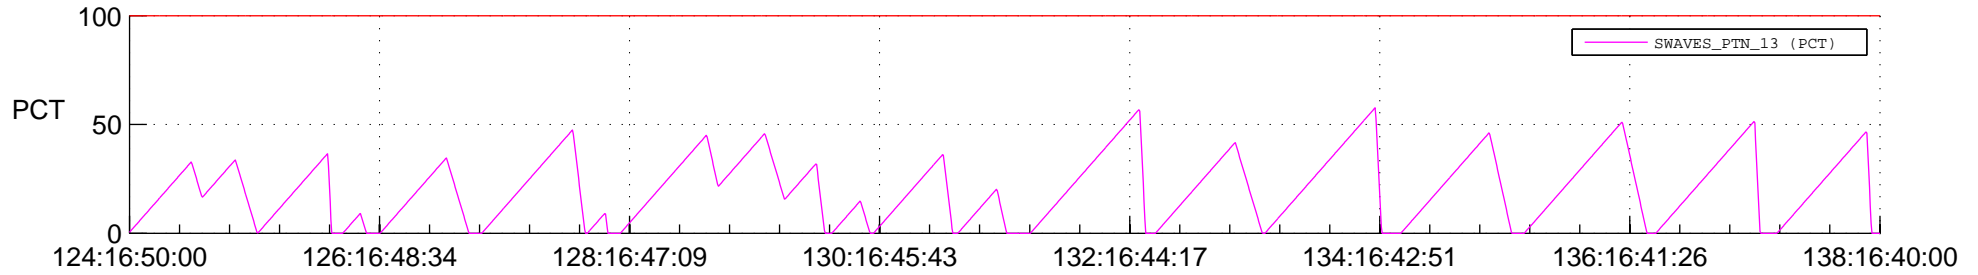

STEREO AHEAD SSR PCT Full Prediction

SWAVES_Percent_Full_Prediction

IMPACT_Percent_Full_Prediction

PLASTIC_Percent_Full_Prediction

Spacecraft_DownLink_Rate

Ground Time (2012:124:16:50:00.000 -2012:138:16:40:00.000)