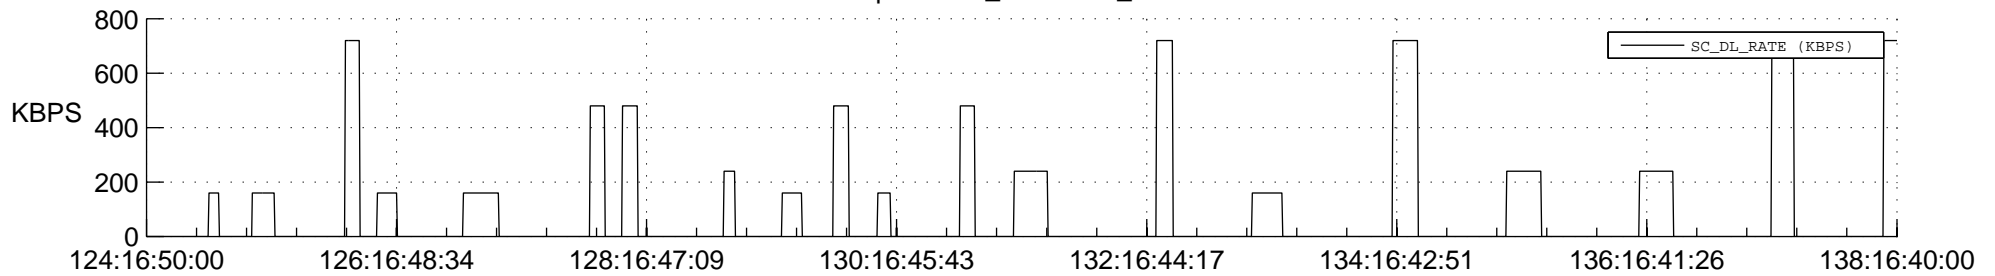

STEREO AHEAD SSR PCT Full Prediction

SWAVES_Percent_Full_Prediction

IMPACT_Percent_Full_Prediction

PLASTIC_Percent_Full_Prediction

Spacecraft_DownLink_Rate

Ground Time (2012:124:16:50:00.000 -2012:138:16:40:00.000)