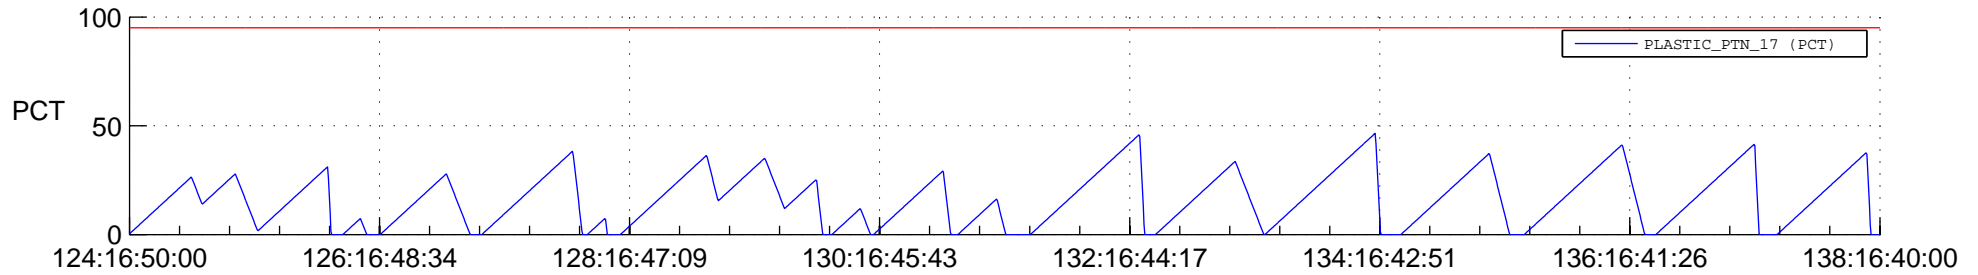

STEREO AHEAD SSR PCT Full Prediction

SWAVES_Percent_Full_Prediction

IMPACT_Percent_Full_Prediction

PLASTIC_Percent_Full_Prediction

Spacecraft_DownLink_Rate

Ground Time (2012:124:16:50:00.000 -2012:138:16:40:00.000)