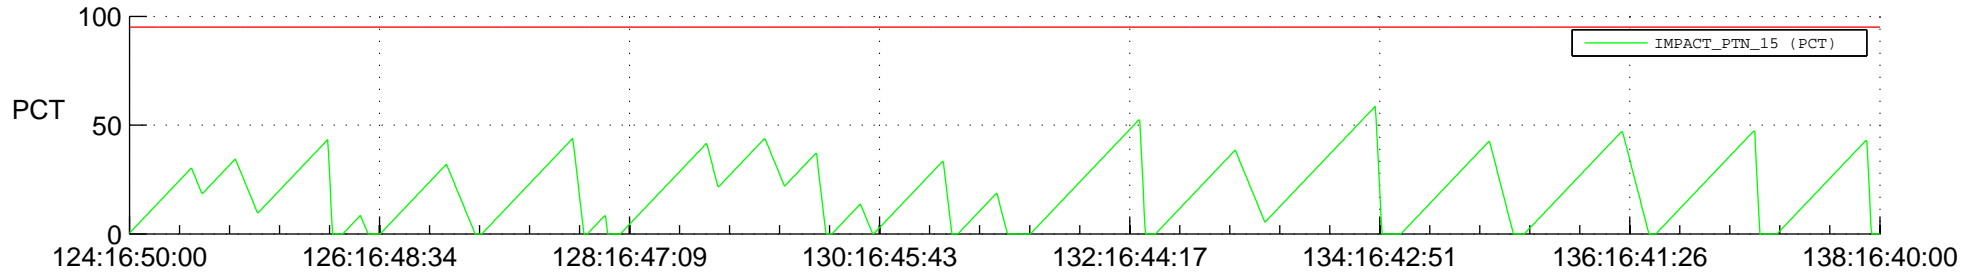

STEREO AHEAD SSR PCT Full Prediction

SWAVES_Percent_Full_Prediction

IMPACT_Percent_Full_Prediction

PLASTIC_Percent_Full_Prediction

Spacecraft_DownLink_Rate

Ground Time (2012:124:16:50:00.000 -2012:138:16:40:00.000)