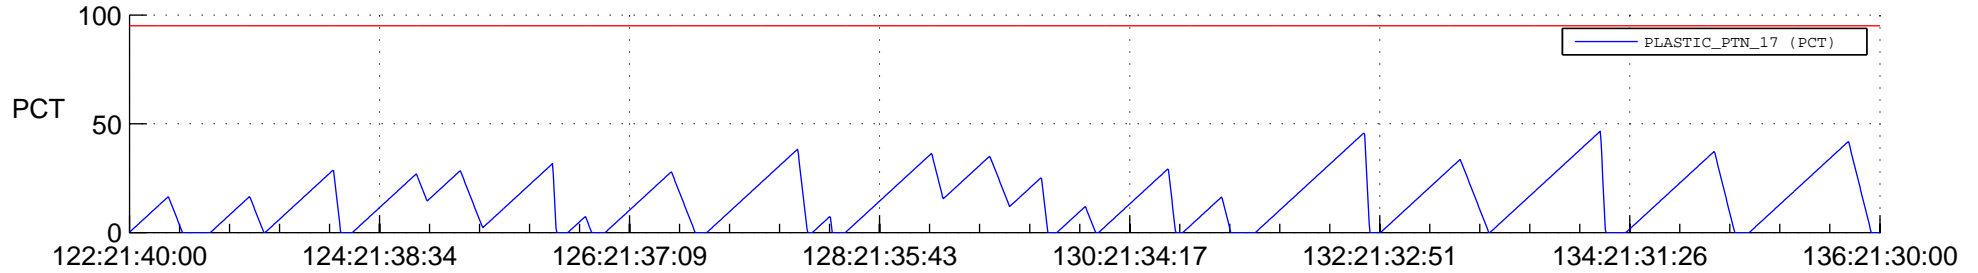

STEREO AHEAD SSR PCT Full Prediction

SWAVES_Percent_Full_Prediction

IMPACT_Percent_Full_Prediction

PLASTIC_Percent_Full_Prediction

Spacecraft_DownLink_Rate