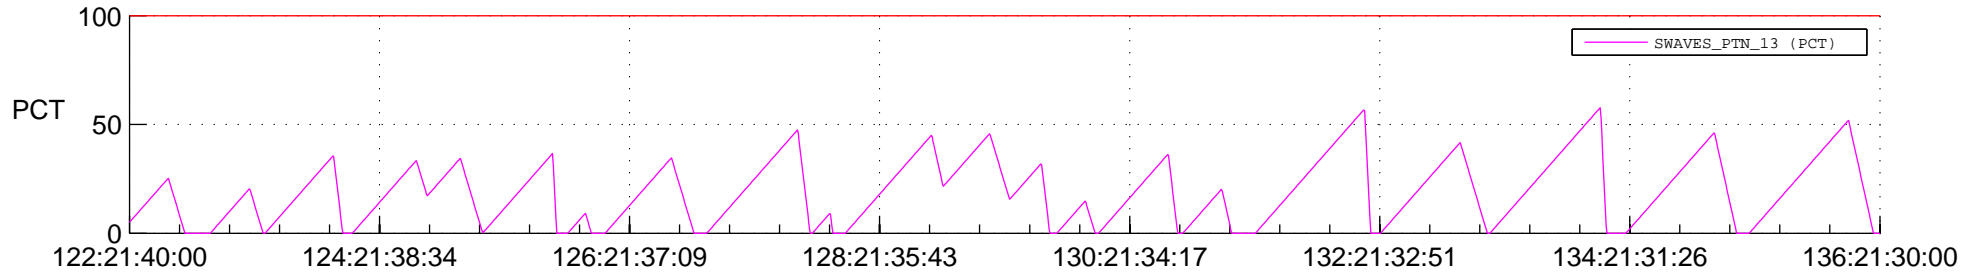

STEREO AHEAD SSR PCT Full Prediction

SWAVES_Percent_Full_Prediction

IMPACT_Percent_Full_Prediction

PLASTIC_Percent_Full_Prediction

Spacecraft_DownLink_Rate