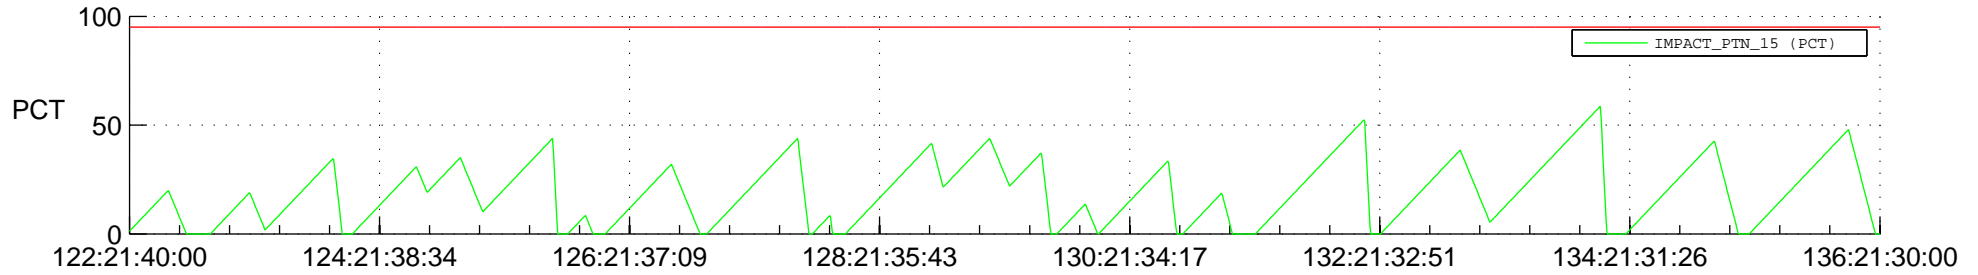

STEREO AHEAD SSR PCT Full Prediction

SWAVES_Percent_Full_Prediction

IMPACT_Percent_Full_Prediction

PLASTIC_Percent_Full_Prediction

Spacecraft_DownLink_Rate