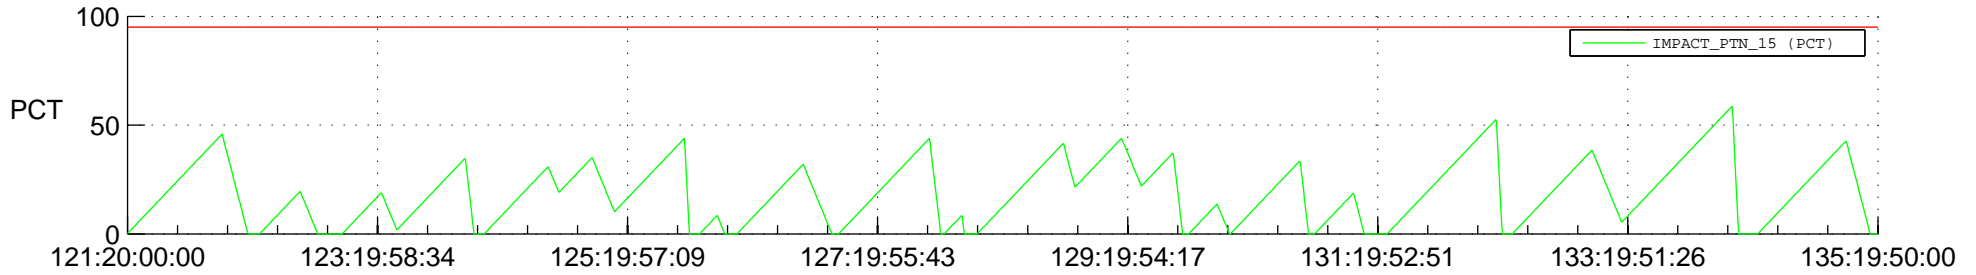

STEREO AHEAD SSR PCT Full Prediction

SWAVES_Percent_Full_Prediction

IMPACT_Percent_Full_Prediction

PLASTIC_Percent_Full_Prediction

Spacecraft_DownLink_Rate

Ground Time (2012:121:20:00:00.000 -2012:135:19:50:00.000)