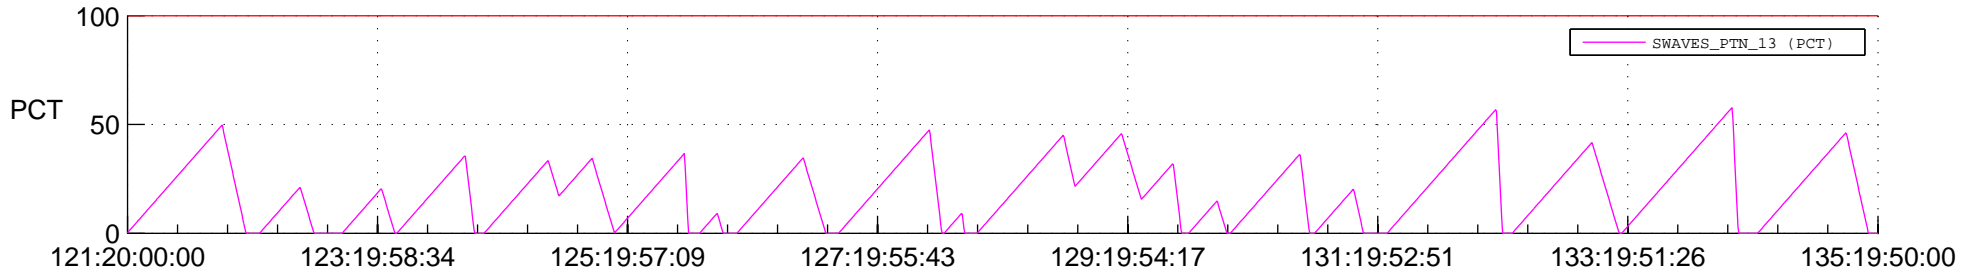

STEREO AHEAD SSR PCT Full Prediction

SWAVES_Percent_Full_Prediction

IMPACT_Percent_Full_Prediction

PLASTIC_Percent_Full_Prediction

Spacecraft_DownLink_Rate

Ground Time (2012:121:20:00:00.000 -2012:135:19:50:00.000)