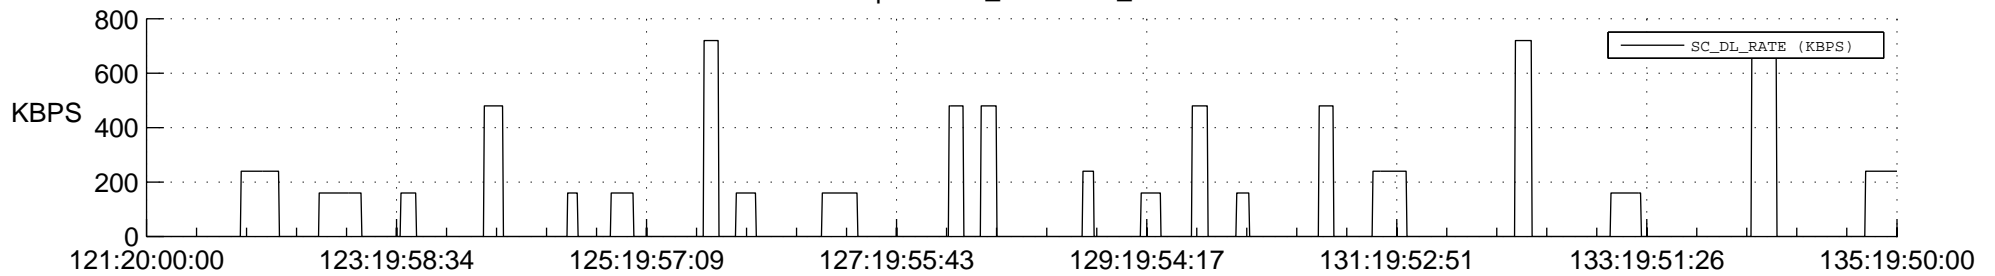

STEREO AHEAD SSR PCT Full Prediction

SWAVES_Percent_Full_Prediction

IMPACT_Percent_Full_Prediction

PLASTIC_Percent_Full_Prediction

Spacecraft_DownLink_Rate

Ground Time (2012:121:20:00:00.000 -2012:135:19:50:00.000)