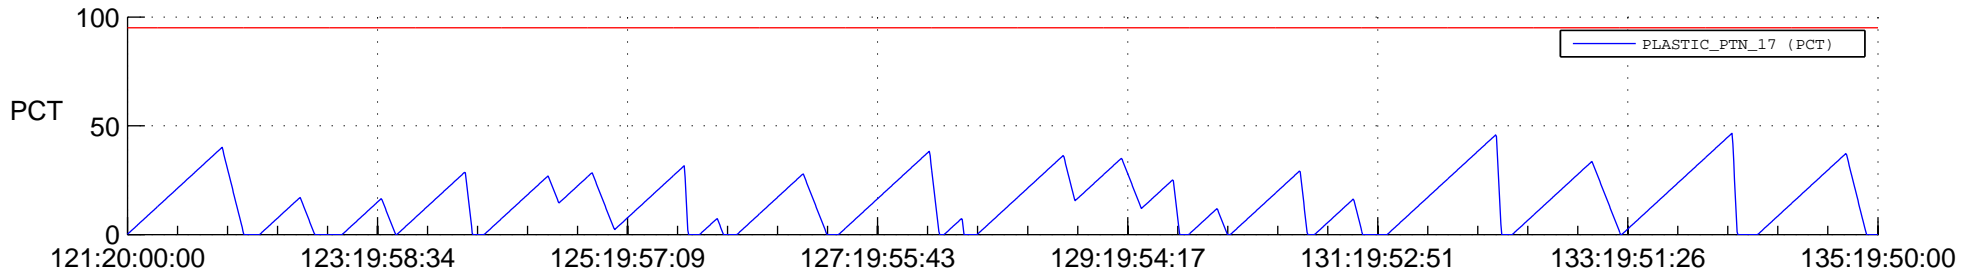

STEREO AHEAD SSR PCT Full Prediction

SWAVES_Percent_Full_Prediction

IMPACT_Percent_Full_Prediction

PLASTIC_Percent_Full_Prediction

Spacecraft_DownLink_Rate

Ground Time (2012:121:20:00:00.000 -2012:135:19:50:00.000)