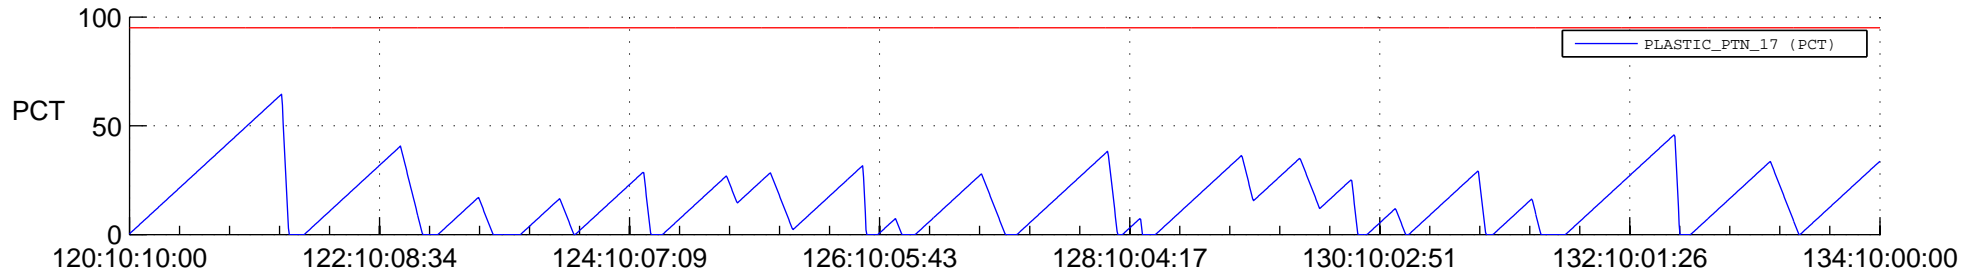

STEREO AHEAD SSR PCT Full Prediction

SWAVES_Percent_Full_Prediction

IMPACT_Percent_Full_Prediction

PLASTIC_Percent_Full_Prediction

Spacecraft_DownLink_Rate