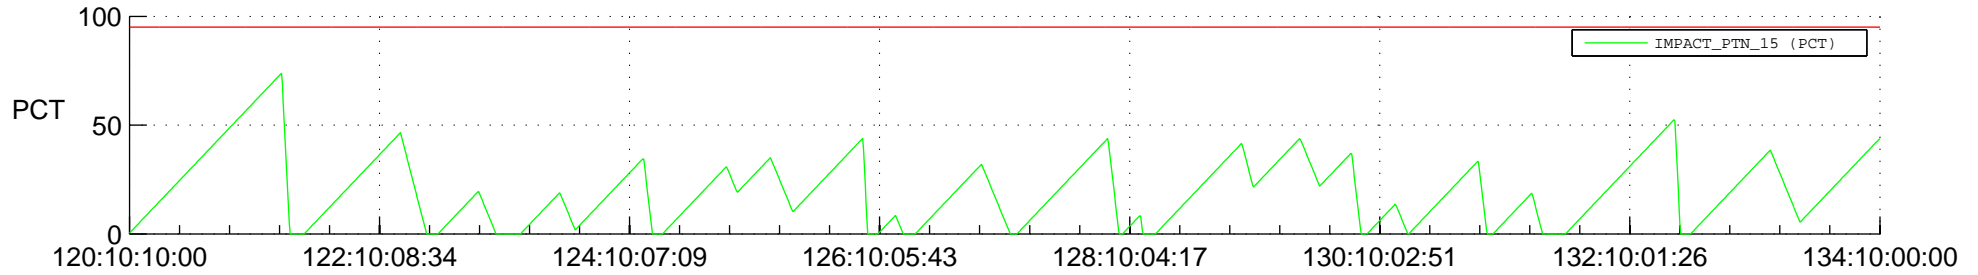

STEREO AHEAD SSR PCT Full Prediction

SWAVES_Percent_Full_Prediction

IMPACT_Percent_Full_Prediction

PLASTIC_Percent_Full_Prediction

Spacecraft_DownLink_Rate