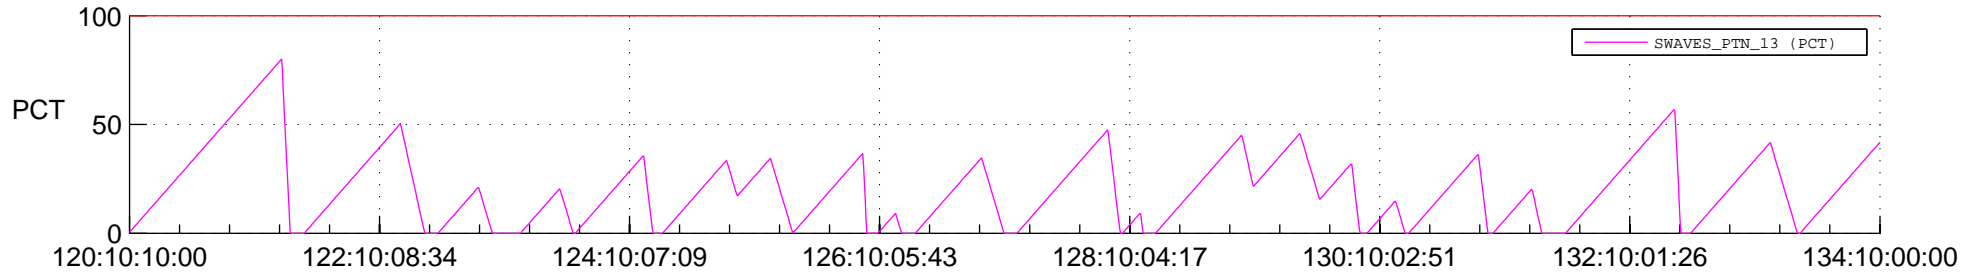

STEREO AHEAD SSR PCT Full Prediction

SWAVES_Percent_Full_Prediction

IMPACT_Percent_Full_Prediction

PLASTIC_Percent_Full_Prediction

Spacecraft_DownLink_Rate