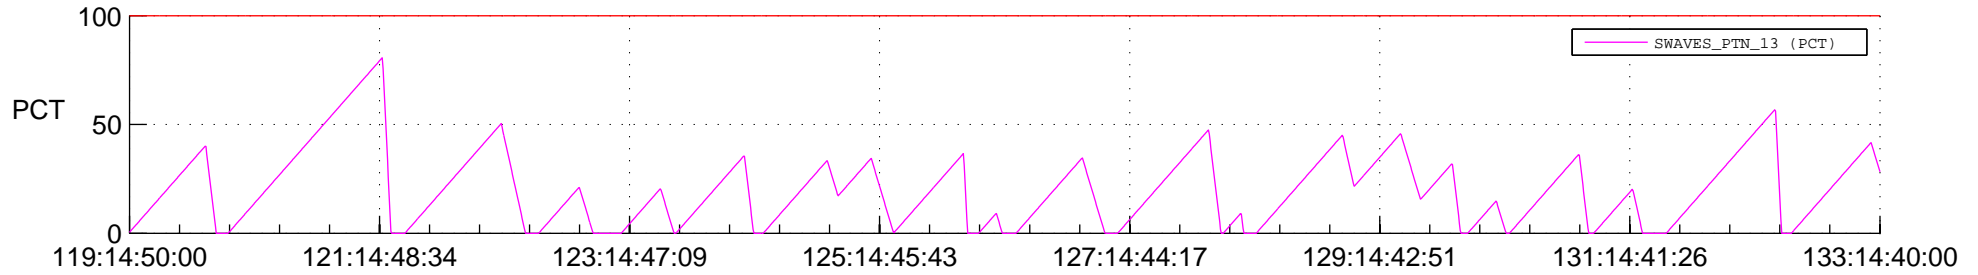

STEREO AHEAD SSR PCT Full Prediction

SWAVES_Percent_Full_Prediction

IMPACT_Percent_Full_Prediction

PLASTIC_Percent_Full_Prediction

Spacecraft_DownLink_Rate