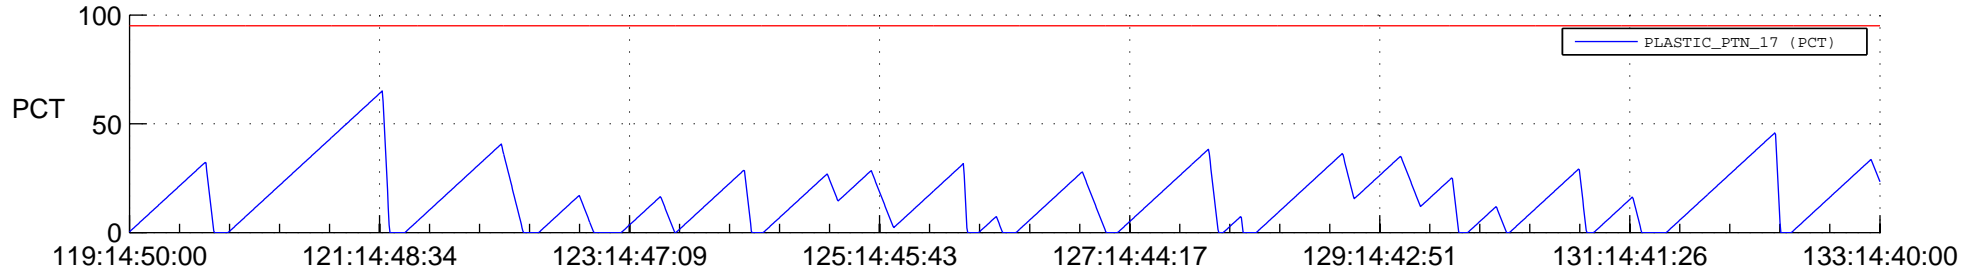

STEREO AHEAD SSR PCT Full Prediction

SWAVES_Percent_Full_Prediction

IMPACT_Percent_Full_Prediction

PLASTIC_Percent_Full_Prediction

Spacecraft_DownLink_Rate