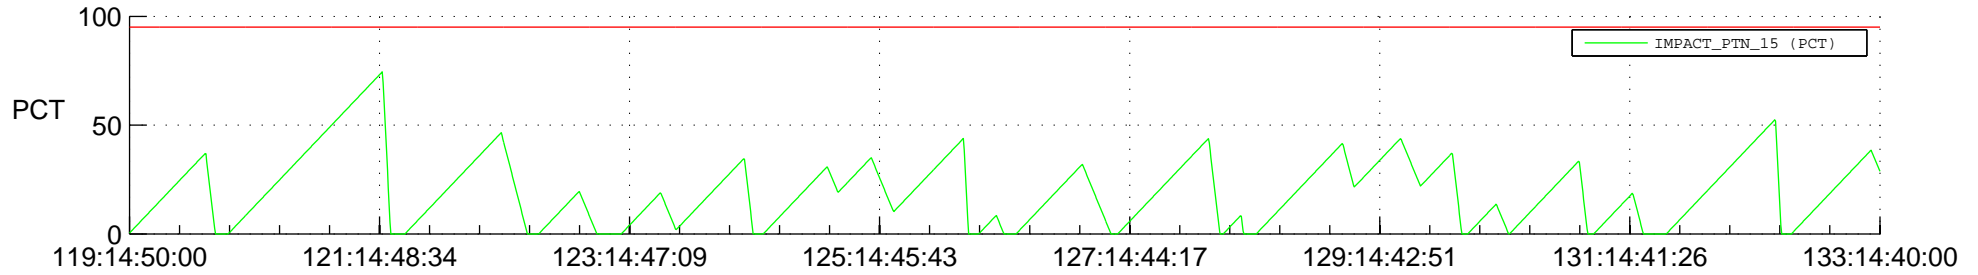

STEREO AHEAD SSR PCT Full Prediction

SWAVES_Percent_Full_Prediction

IMPACT_Percent_Full_Prediction

PLASTIC_Percent_Full_Prediction

Spacecraft_DownLink_Rate