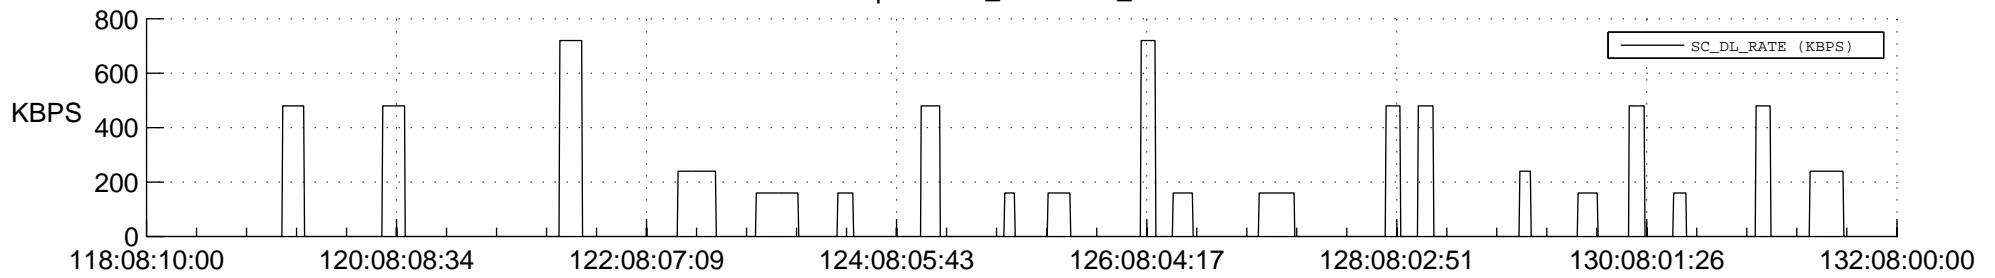

STEREO AHEAD SSR PCT Full Prediction

SWAVES_Percent_Full_Prediction

IMPACT_Percent_Full_Prediction

PLASTIC_Percent_Full_Prediction

Spacecraft_DownLink_Rate

Ground Time (2012:118:08:10:00.000 -2012:132:08:00:00.000)