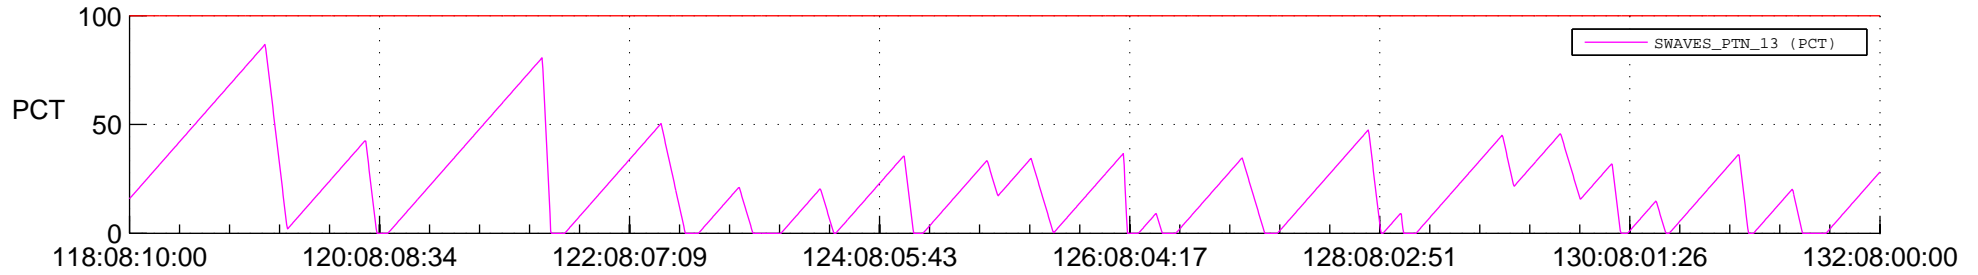

STEREO AHEAD SSR PCT Full Prediction

SWAVES_Percent_Full_Prediction

IMPACT_Percent_Full_Prediction

PLASTIC_Percent_Full_Prediction

Spacecraft_DownLink_Rate

Ground Time (2012:118:08:10:00.000 -2012:132:08:00:00.000)