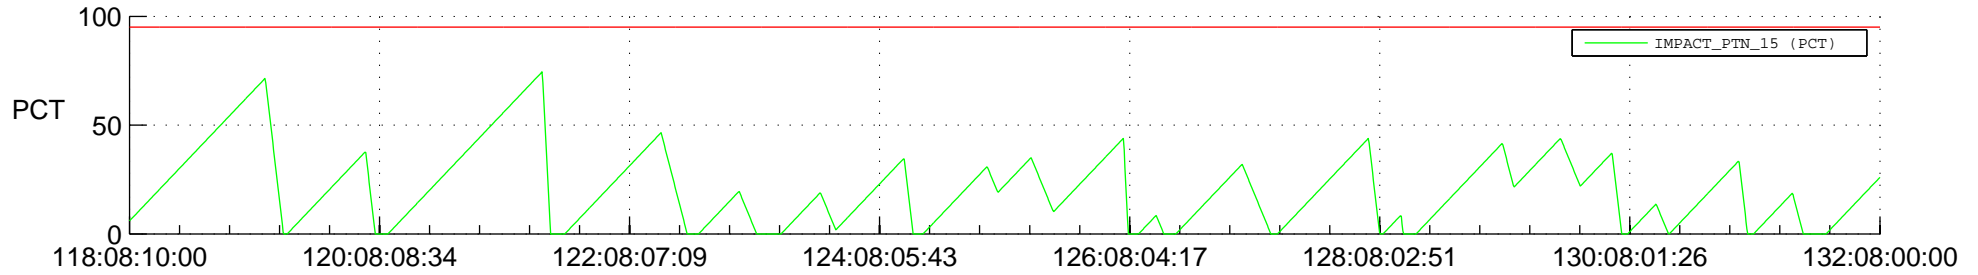

STEREO AHEAD SSR PCT Full Prediction

SWAVES_Percent_Full_Prediction

IMPACT_Percent_Full_Prediction

PLASTIC_Percent_Full_Prediction

Spacecraft_DownLink_Rate

Ground Time (2012:118:08:10:00.000 -2012:132:08:00:00.000)