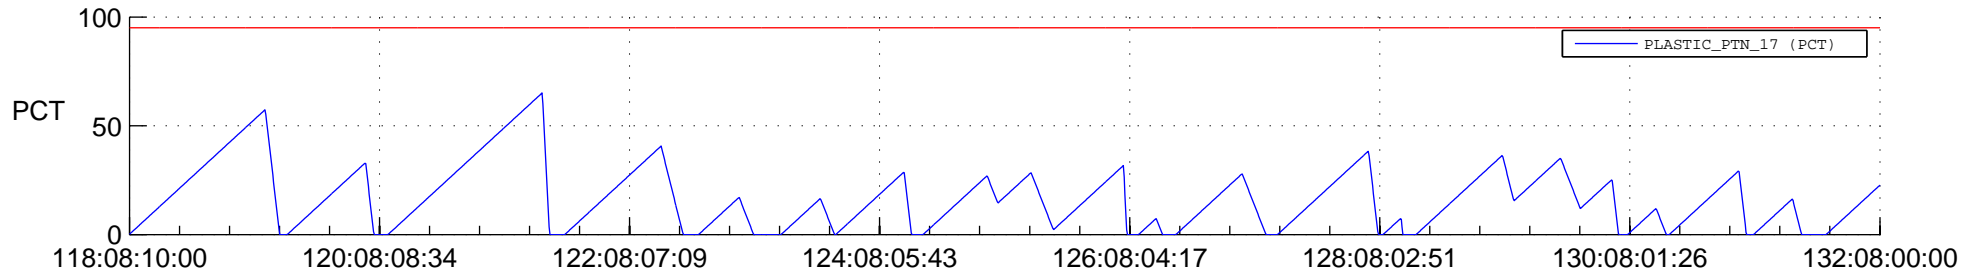

STEREO AHEAD SSR PCT Full Prediction

SWAVES_Percent_Full_Prediction

IMPACT_Percent_Full_Prediction

PLASTIC_Percent_Full_Prediction

Spacecraft_DownLink_Rate

Ground Time (2012:118:08:10:00.000 -2012:132:08:00:00.000)