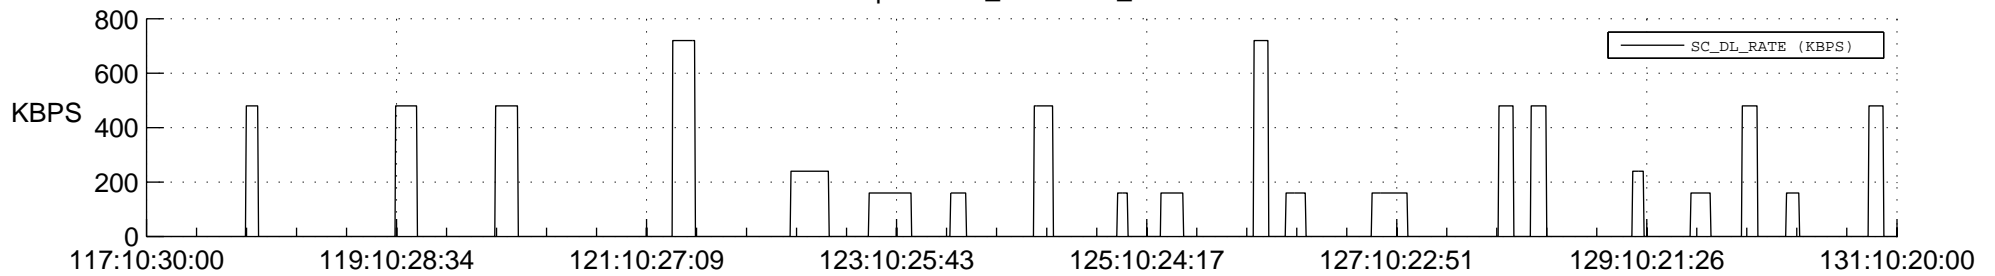

STEREO AHEAD SSR PCT Full Prediction

SWAVES_Percent_Full_Prediction

IMPACT_Percent_Full_Prediction

PLASTIC_Percent_Full_Prediction

Spacecraft_DownLink_Rate

Ground Time (2012:117:10:30:00.000 -2012:131:10:20:00.000)