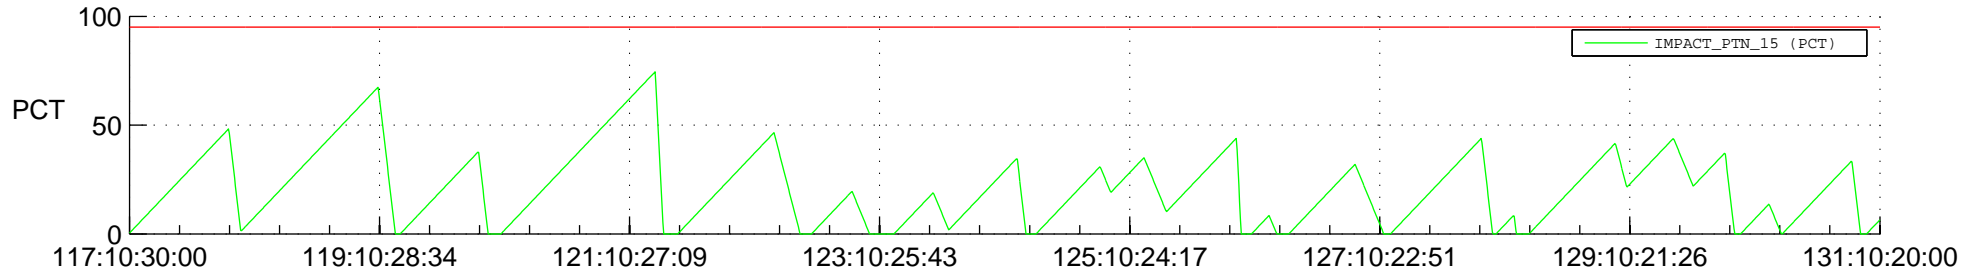

STEREO AHEAD SSR PCT Full Prediction

SWAVES_Percent_Full_Prediction

IMPACT_Percent_Full_Prediction

PLASTIC_Percent_Full_Prediction

Spacecraft_DownLink_Rate

Ground Time (2012:117:10:30:00.000 -2012:131:10:20:00.000)