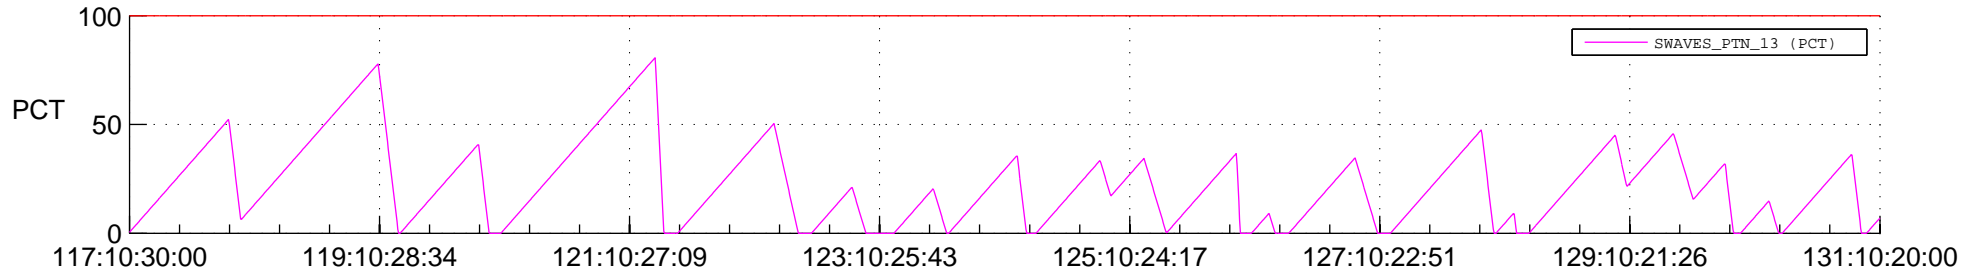

STEREO AHEAD SSR PCT Full Prediction

SWAVES_Percent_Full_Prediction

IMPACT_Percent_Full_Prediction

PLASTIC_Percent_Full_Prediction

Spacecraft_DownLink_Rate

Ground Time (2012:117:10:30:00.000 -2012:131:10:20:00.000)