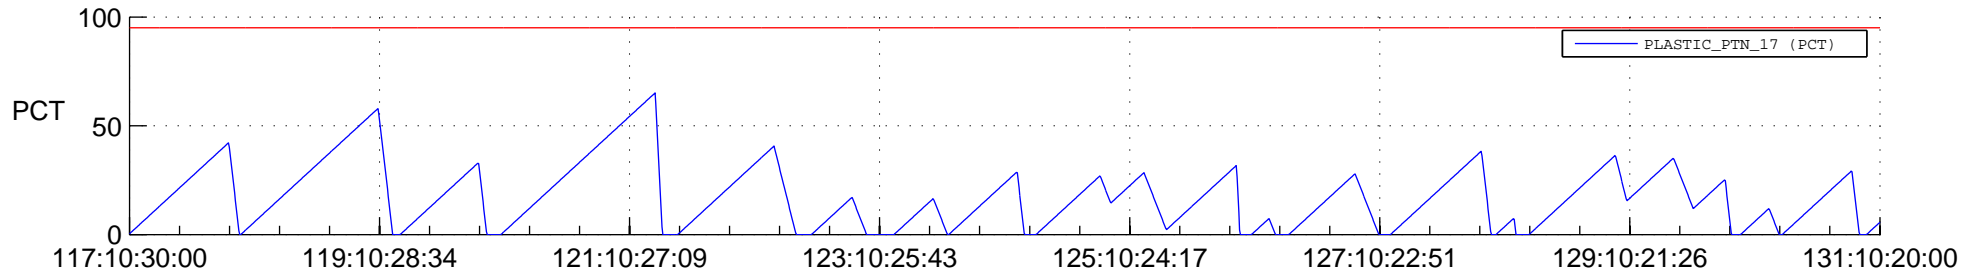

STEREO AHEAD SSR PCT Full Prediction

SWAVES_Percent_Full_Prediction

IMPACT_Percent_Full_Prediction

PLASTIC_Percent_Full_Prediction

Spacecraft_DownLink_Rate

Ground Time (2012:117:10:30:00.000 -2012:131:10:20:00.000)