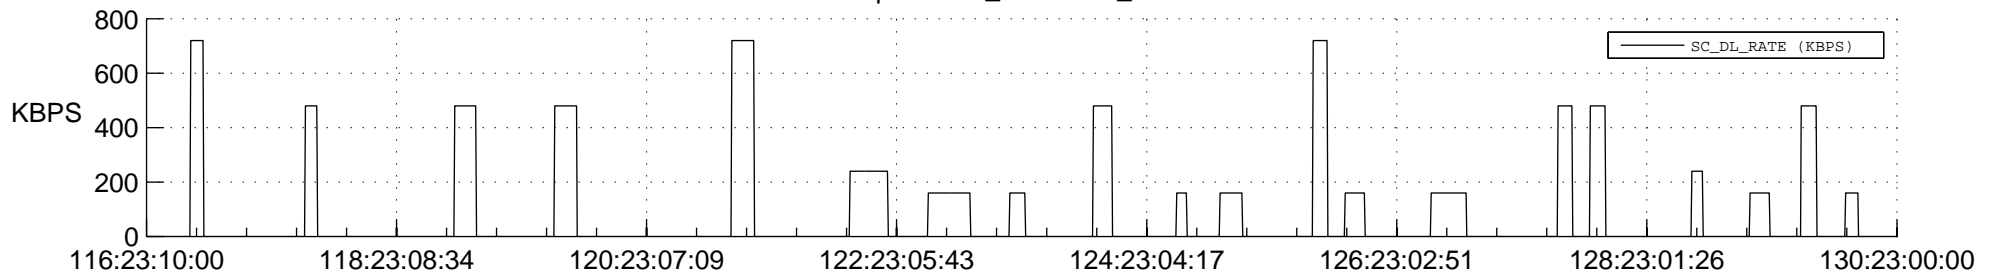

## Spacecraft\_DownLink\_Rate

Ground Time (2012:116:23:10:00.000 -2012:130:23:00:00.000)