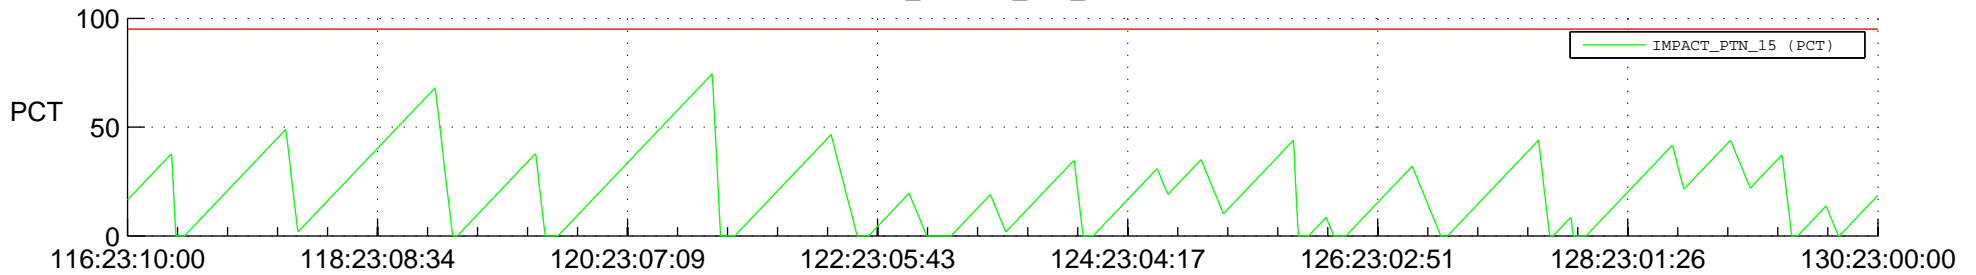

IMPACT_Percent_Full_Prediction