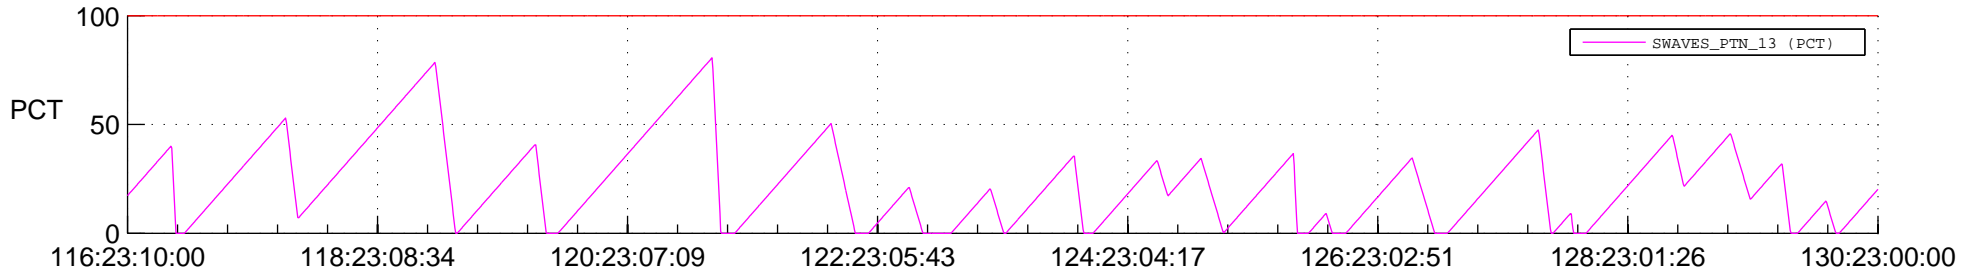

# STEREO AHEAD SSR PCT Full Prediction

## SWAVES\_Percent\_Full\_Prediction

## Spacecraft\_DownLink\_Rate

Ground Time (2012:116:23:10:00.000 -2012:130:23:00:00.000)