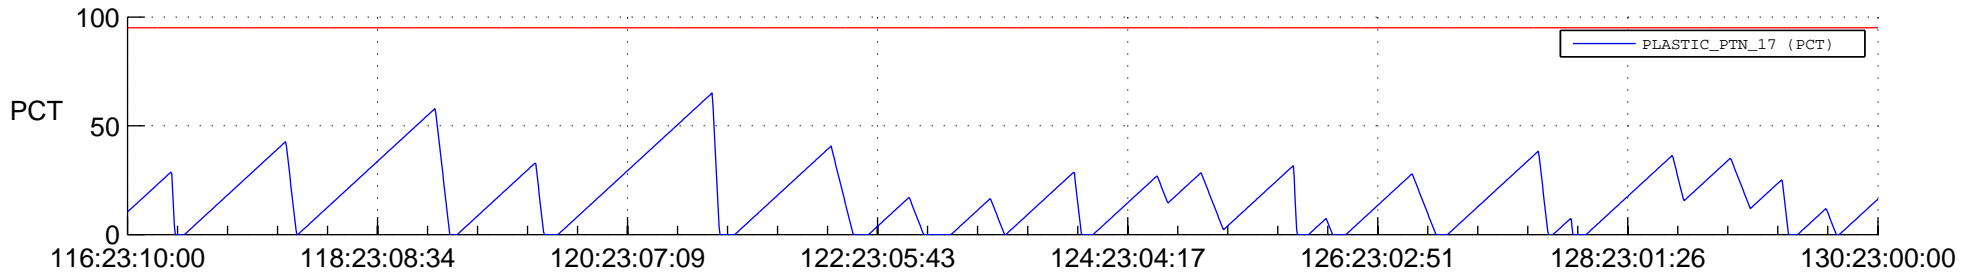

# STEREO AHEAD SSR PCT Full Prediction

## SWAVES\_Percent\_Full\_Prediction

## Spacecraft\_DownLink\_Rate

Ground Time (2012:116:23:10:00.000 -2012:130:23:00:00.000)