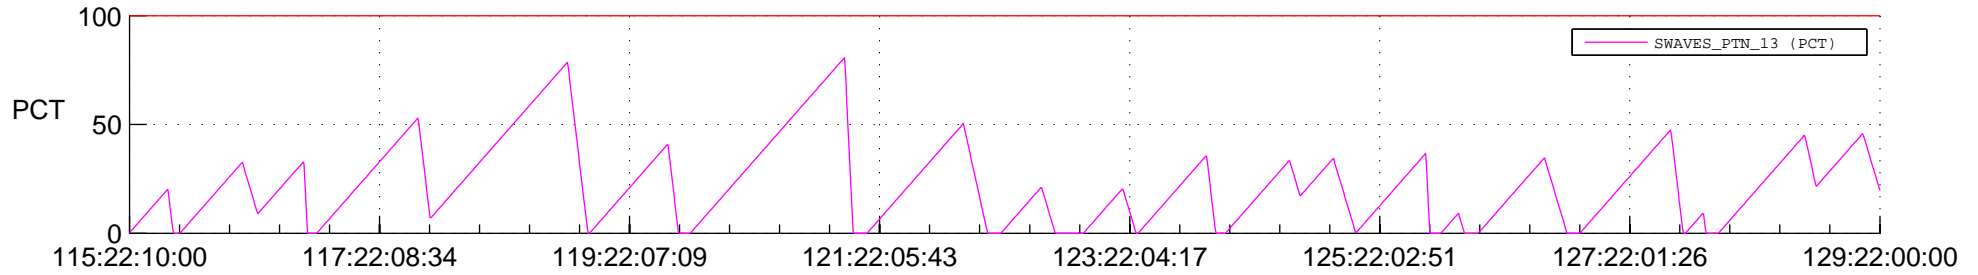

STEREO AHEAD SSR PCT Full Prediction

SWAVES_Percent_Full_Prediction

IMPACT_Percent_Full_Prediction

PLASTIC_Percent_Full_Prediction

Spacecraft_DownLink_Rate