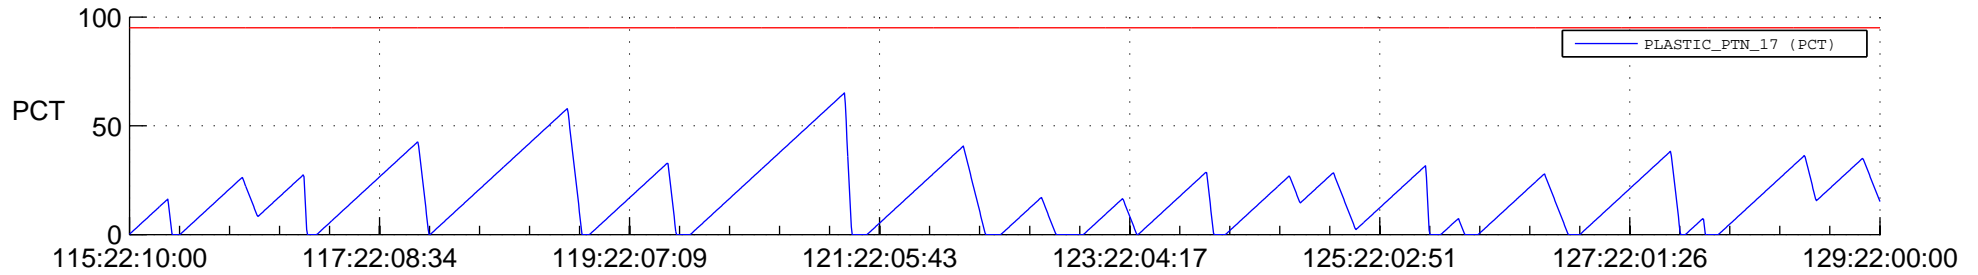

STEREO AHEAD SSR PCT Full Prediction

SWAVES_Percent_Full_Prediction

IMPACT_Percent_Full_Prediction

PLASTIC_Percent_Full_Prediction

Spacecraft_DownLink_Rate