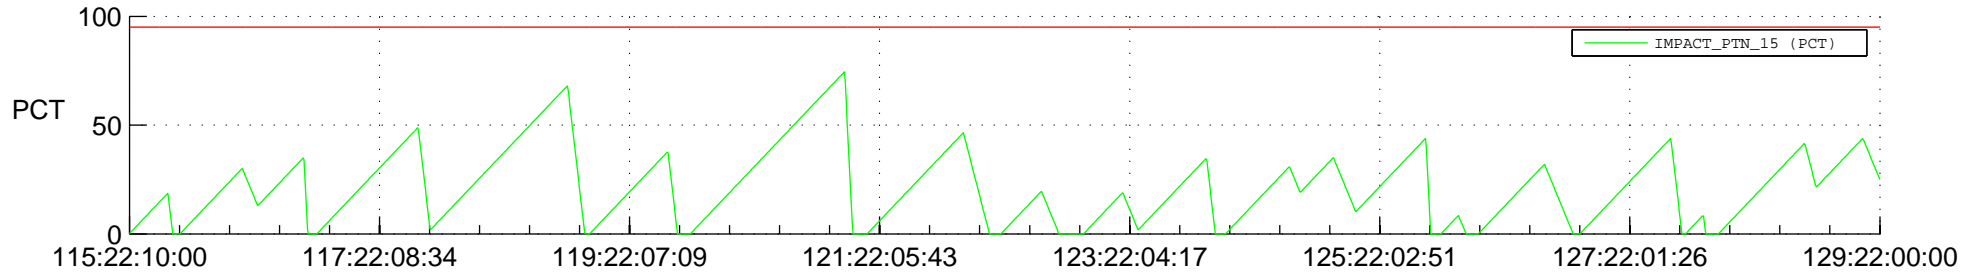

STEREO AHEAD SSR PCT Full Prediction

SWAVES_Percent_Full_Prediction

IMPACT_Percent_Full_Prediction

PLASTIC_Percent_Full_Prediction

Spacecraft_DownLink_Rate