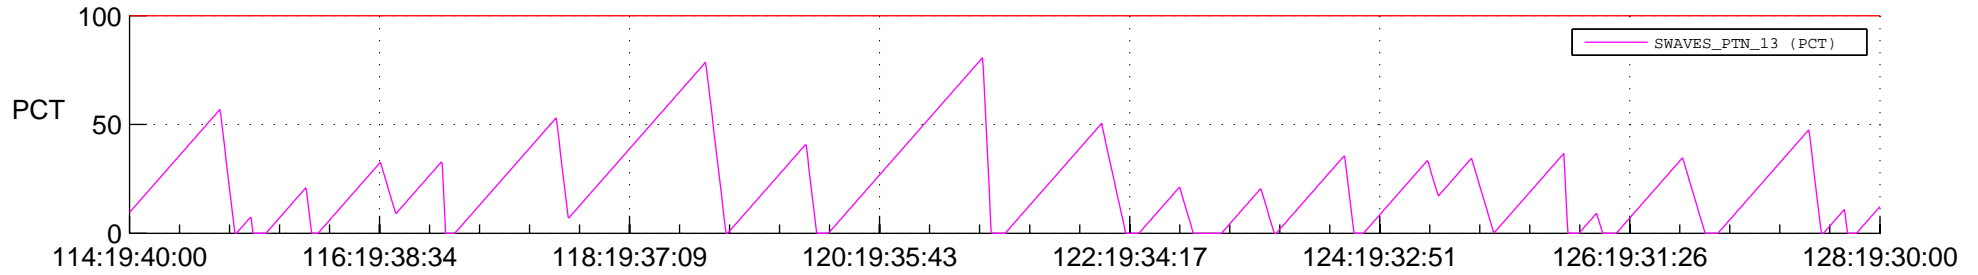

STEREO AHEAD SSR PCT Full Prediction

SWAVES_Percent_Full_Prediction

IMPACT_Percent_Full_Prediction

PLASTIC_Percent_Full_Prediction

Spacecraft_DownLink_Rate