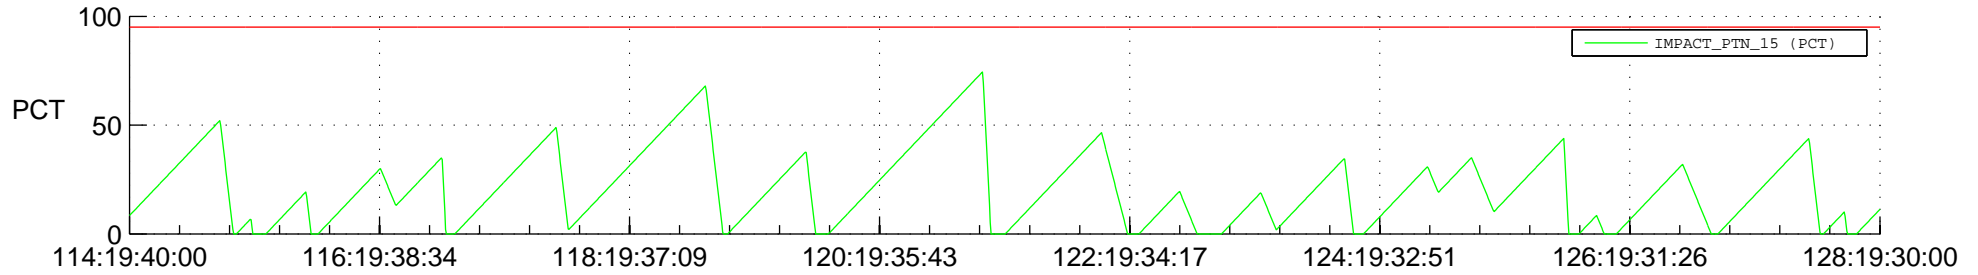

STEREO AHEAD SSR PCT Full Prediction

SWAVES_Percent_Full_Prediction

IMPACT_Percent_Full_Prediction

PLASTIC_Percent_Full_Prediction

Spacecraft_DownLink_Rate