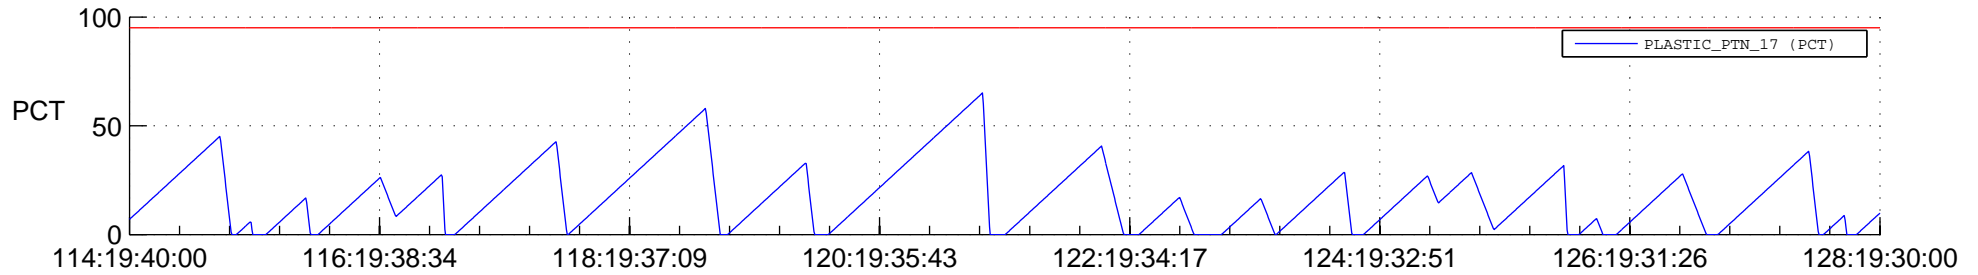

STEREO AHEAD SSR PCT Full Prediction

SWAVES_Percent_Full_Prediction

IMPACT_Percent_Full_Prediction

PLASTIC_Percent_Full_Prediction

Spacecraft_DownLink_Rate