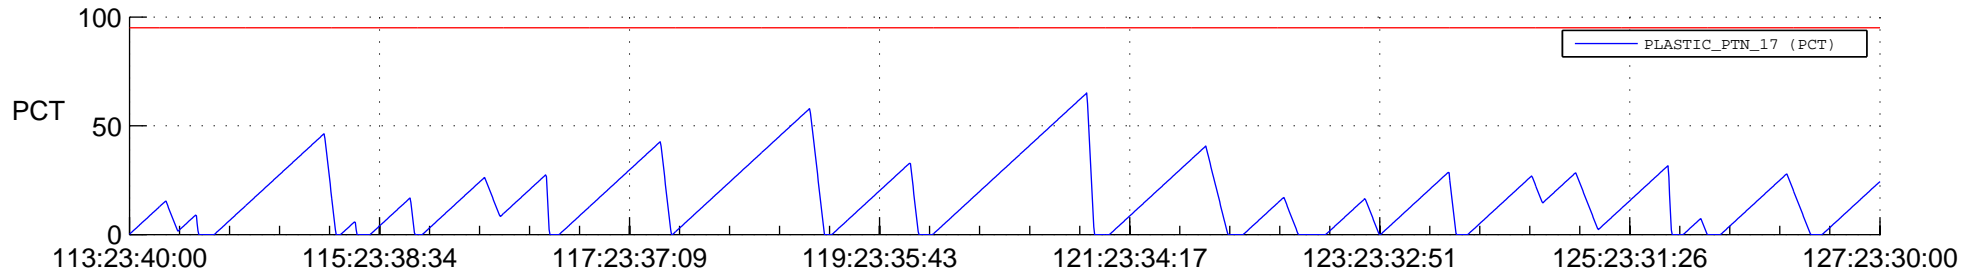

PLASTIC_Percent_Full_Prediction