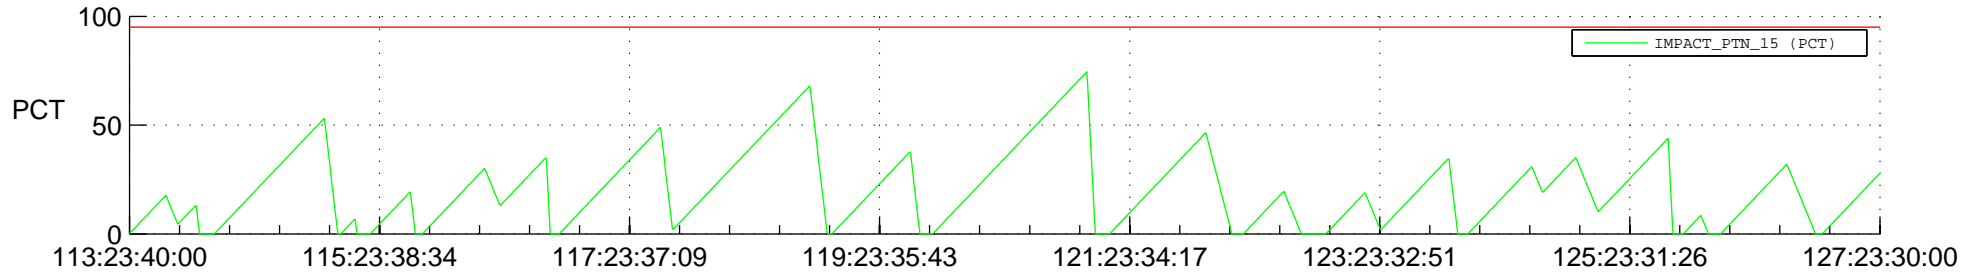

IMPACT_Percent_Full_Prediction