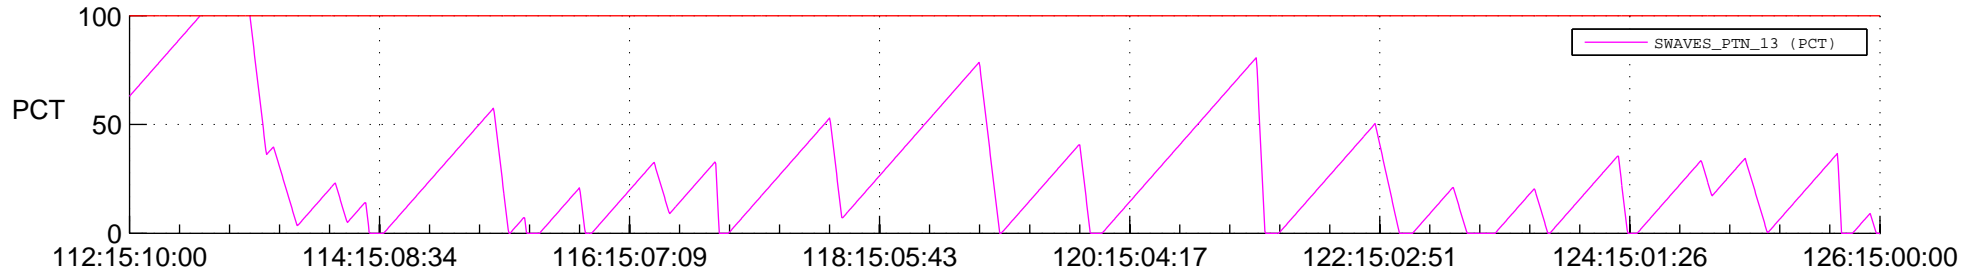

STEREO AHEAD SSR PCT Full Prediction

SWAVES_Percent_Full_Prediction

IMPACT_Percent_Full_Prediction

PLASTIC_Percent_Full_Prediction

Spacecraft_DownLink_Rate