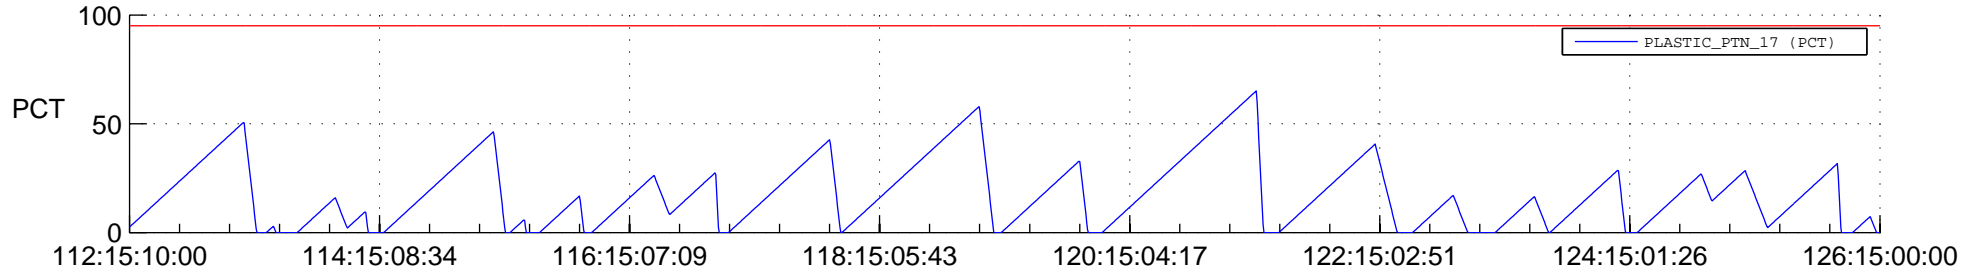

STEREO AHEAD SSR PCT Full Prediction

SWAVES_Percent_Full_Prediction

IMPACT_Percent_Full_Prediction

PLASTIC_Percent_Full_Prediction

Spacecraft_DownLink_Rate