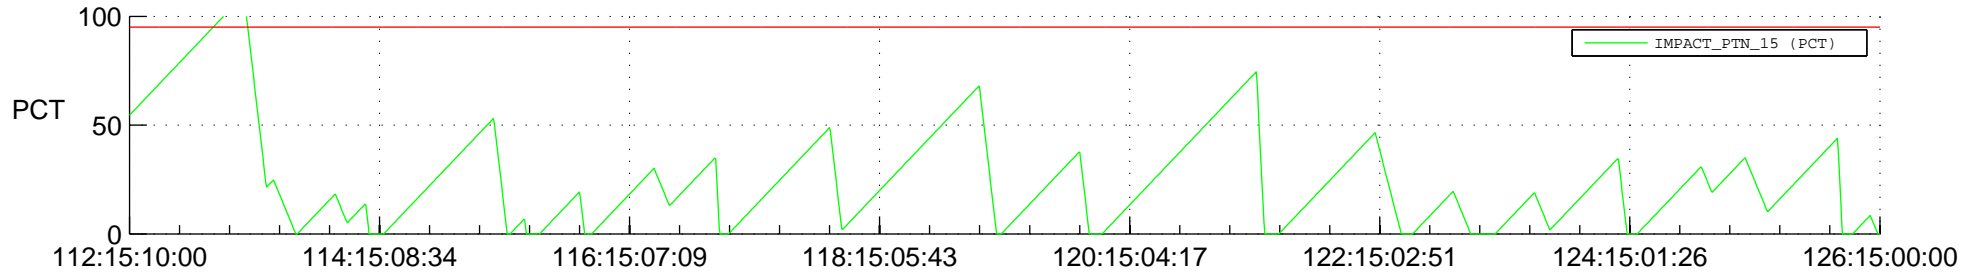

STEREO AHEAD SSR PCT Full Prediction

SWAVES_Percent_Full_Prediction

IMPACT_Percent_Full_Prediction

PLASTIC_Percent_Full_Prediction

Spacecraft_DownLink_Rate