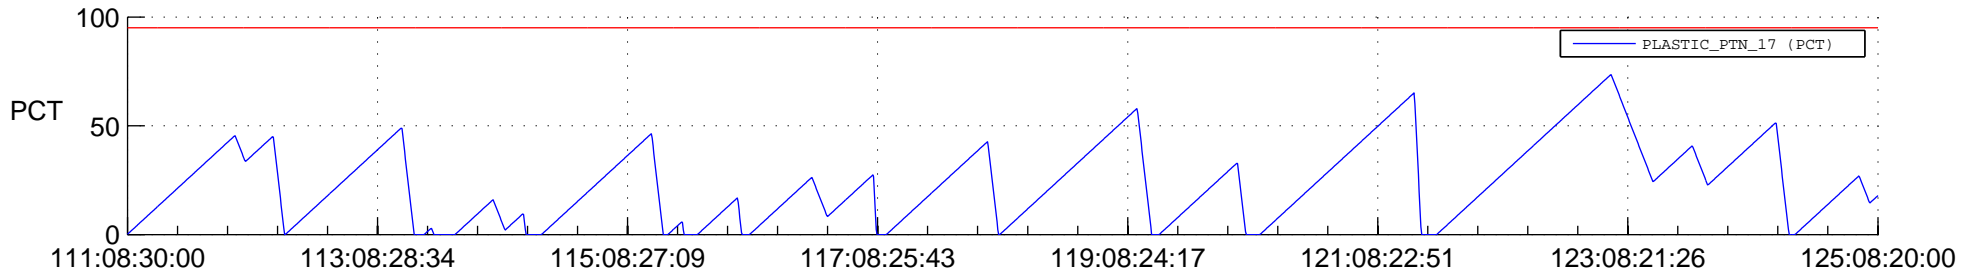

STEREO AHEAD SSR PCT Full Prediction

SWAVES_Percent_Full_Prediction

IMPACT_Percent_Full_Prediction

PLASTIC_Percent_Full_Prediction

Spacecraft_DownLink_Rate

Ground Time (2012:111:08:30:00.000 -2012:125:08:20:00.000)