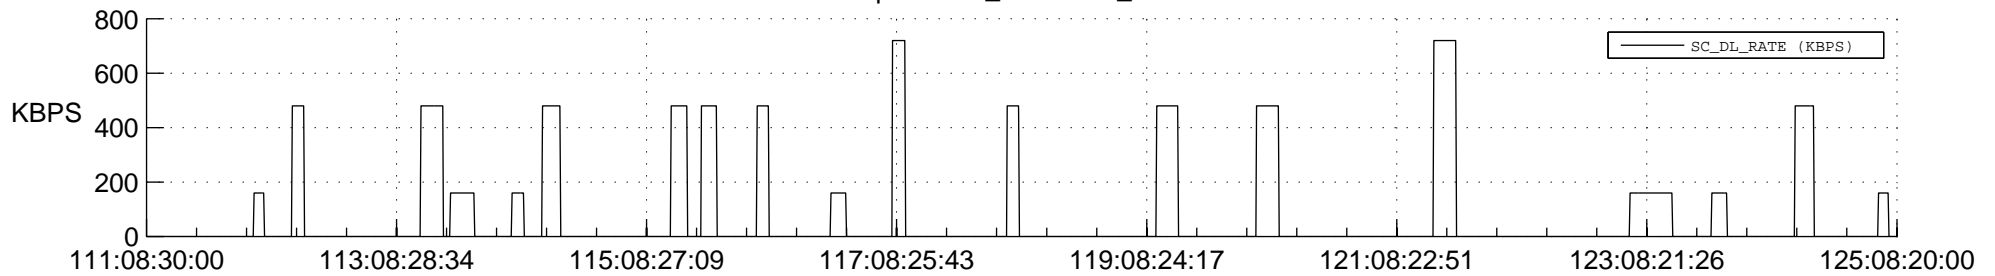

STEREO AHEAD SSR PCT Full Prediction

SWAVES_Percent_Full_Prediction

IMPACT_Percent_Full_Prediction

PLASTIC_Percent_Full_Prediction

Spacecraft_DownLink_Rate

Ground Time (2012:111:08:30:00.000 -2012:125:08:20:00.000)