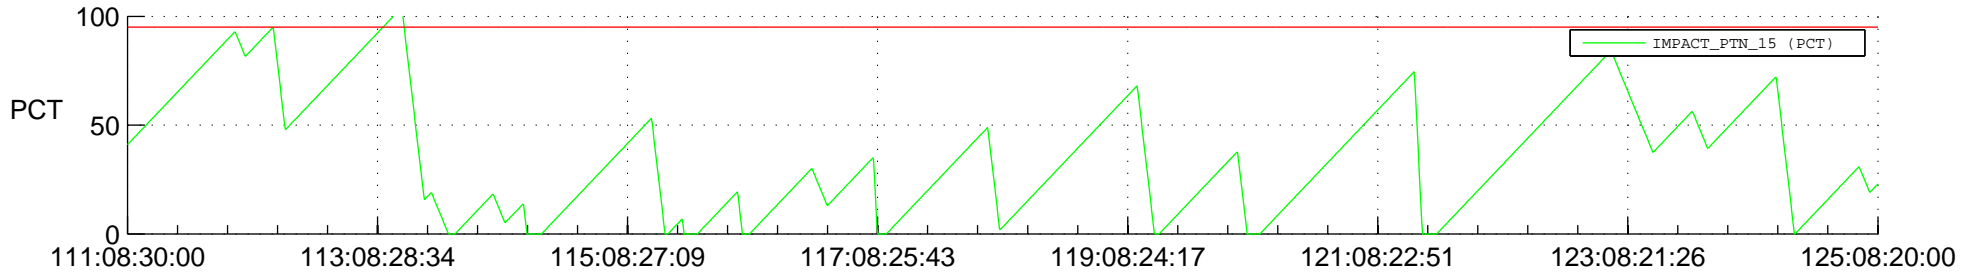

STEREO AHEAD SSR PCT Full Prediction

SWAVES_Percent_Full_Prediction

IMPACT_Percent_Full_Prediction

PLASTIC_Percent_Full_Prediction

Spacecraft_DownLink_Rate

Ground Time (2012:111:08:30:00.000 -2012:125:08:20:00.000)