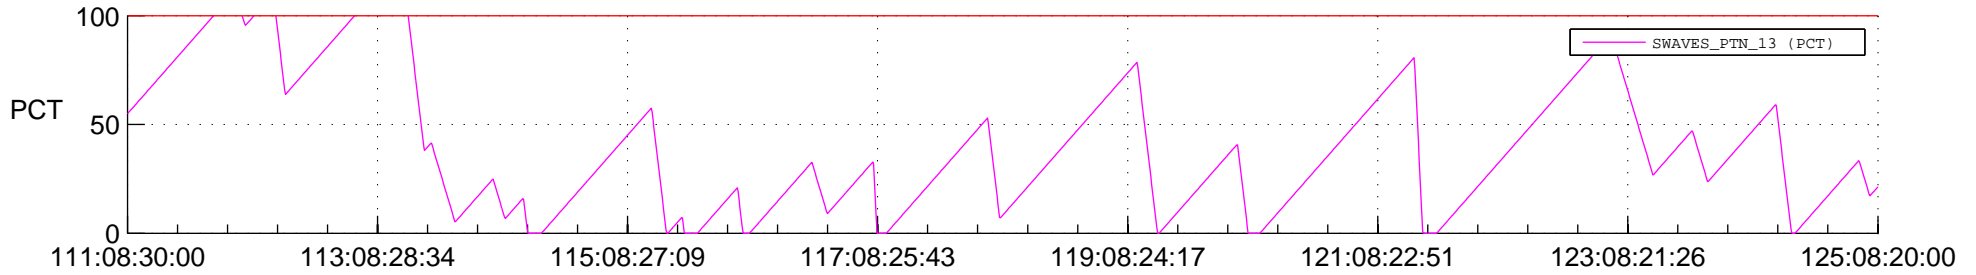

STEREO AHEAD SSR PCT Full Prediction

SWAVES_Percent_Full_Prediction

IMPACT_Percent_Full_Prediction

PLASTIC_Percent_Full_Prediction

Spacecraft_DownLink_Rate

Ground Time (2012:111:08:30:00.000 -2012:125:08:20:00.000)