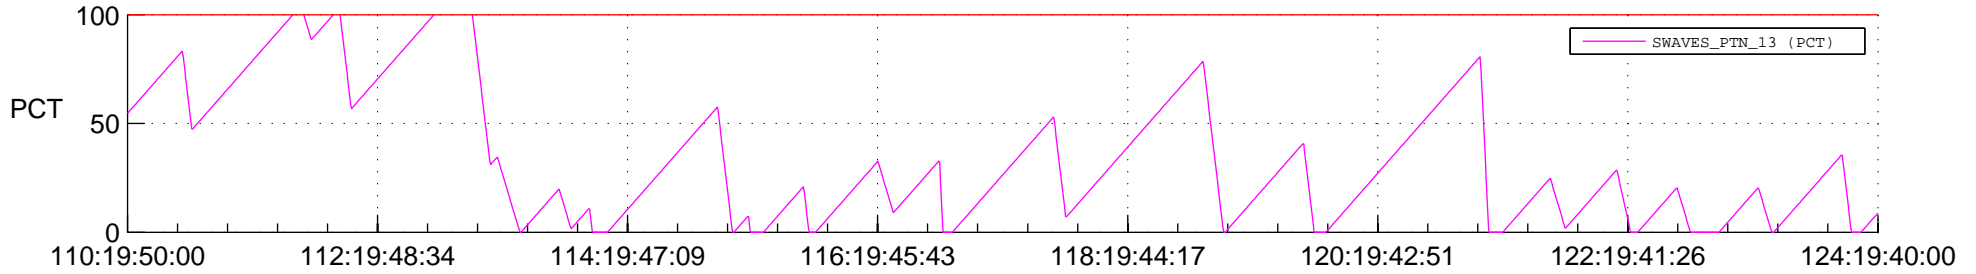

STEREO AHEAD SSR PCT Full Prediction

SWAVES_Percent_Full_Prediction

IMPACT_Percent_Full_Prediction

PLASTIC_Percent_Full_Prediction

Spacecraft_DownLink_Rate