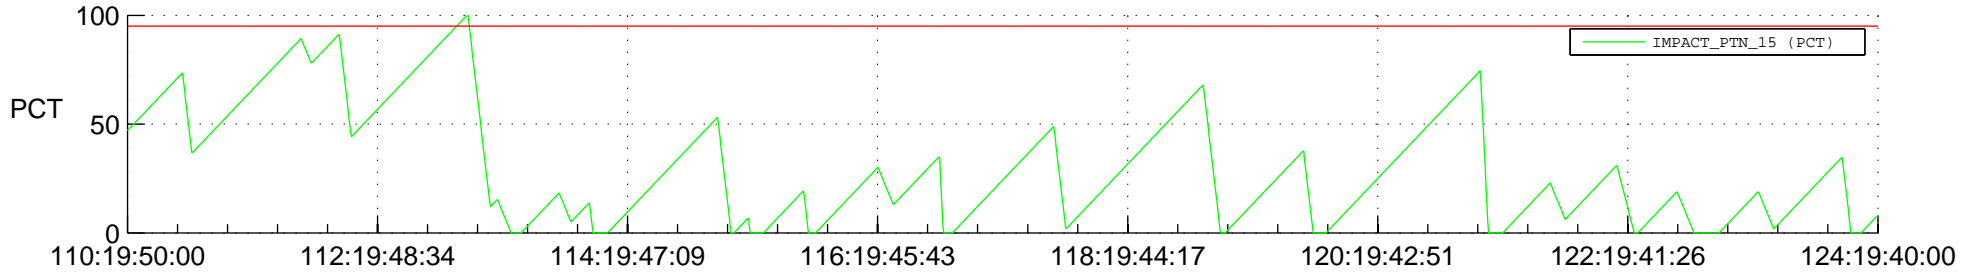

STEREO AHEAD SSR PCT Full Prediction

SWAVES_Percent_Full_Prediction

IMPACT_Percent_Full_Prediction

PLASTIC_Percent_Full_Prediction

Spacecraft_DownLink_Rate