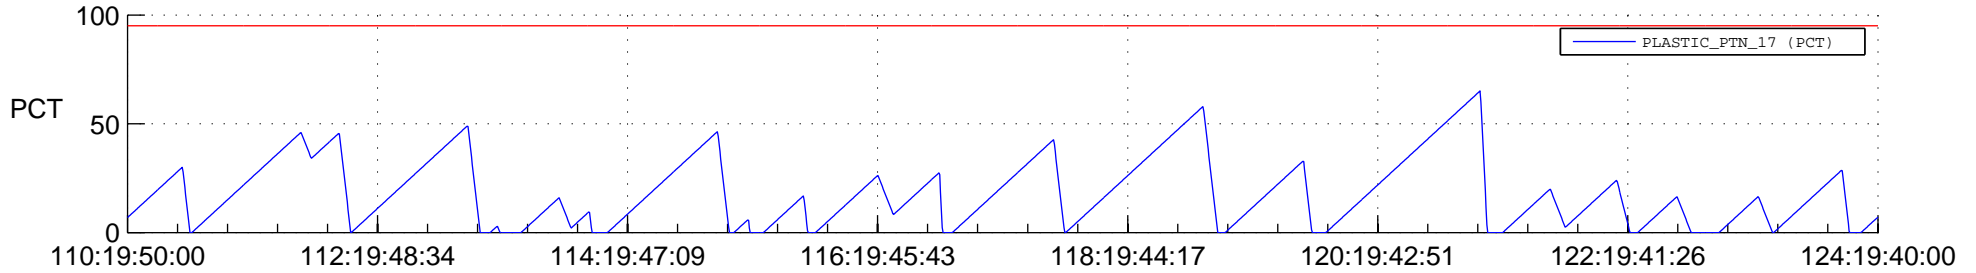

STEREO AHEAD SSR PCT Full Prediction

SWAVES_Percent_Full_Prediction

IMPACT_Percent_Full_Prediction

PLASTIC_Percent_Full_Prediction

Spacecraft_DownLink_Rate