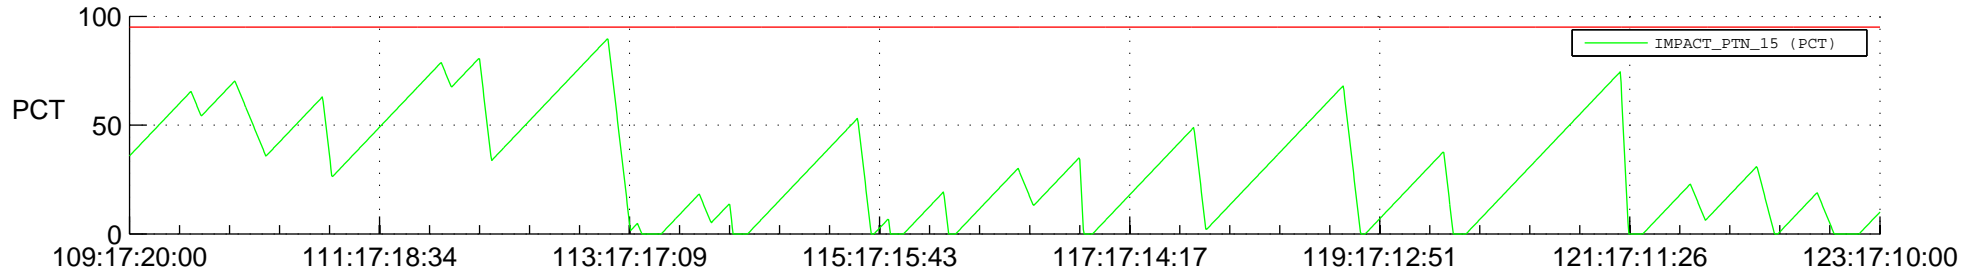

STEREO AHEAD SSR PCT Full Prediction

SWAVES_Percent_Full_Prediction

IMPACT_Percent_Full_Prediction

PLASTIC_Percent_Full_Prediction

Spacecraft_DownLink_Rate