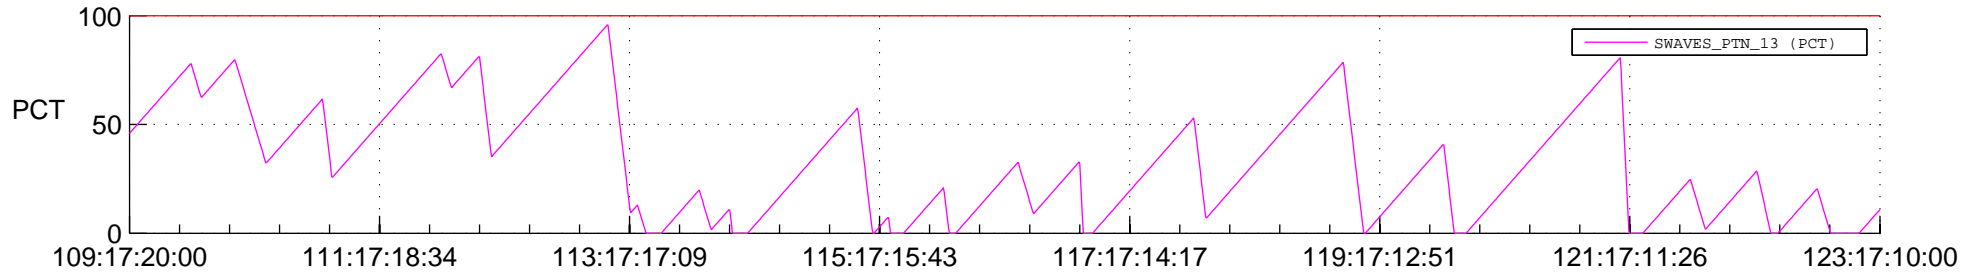

STEREO AHEAD SSR PCT Full Prediction

SWAVES_Percent_Full_Prediction

IMPACT_Percent_Full_Prediction

PLASTIC_Percent_Full_Prediction

Spacecraft_DownLink_Rate