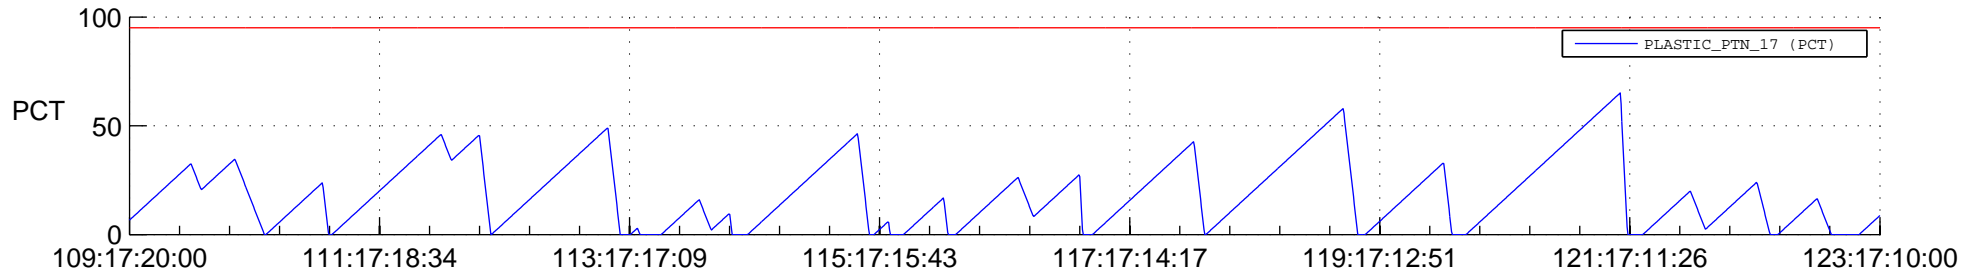

STEREO AHEAD SSR PCT Full Prediction

SWAVES_Percent_Full_Prediction

IMPACT_Percent_Full_Prediction

PLASTIC_Percent_Full_Prediction

Spacecraft_DownLink_Rate