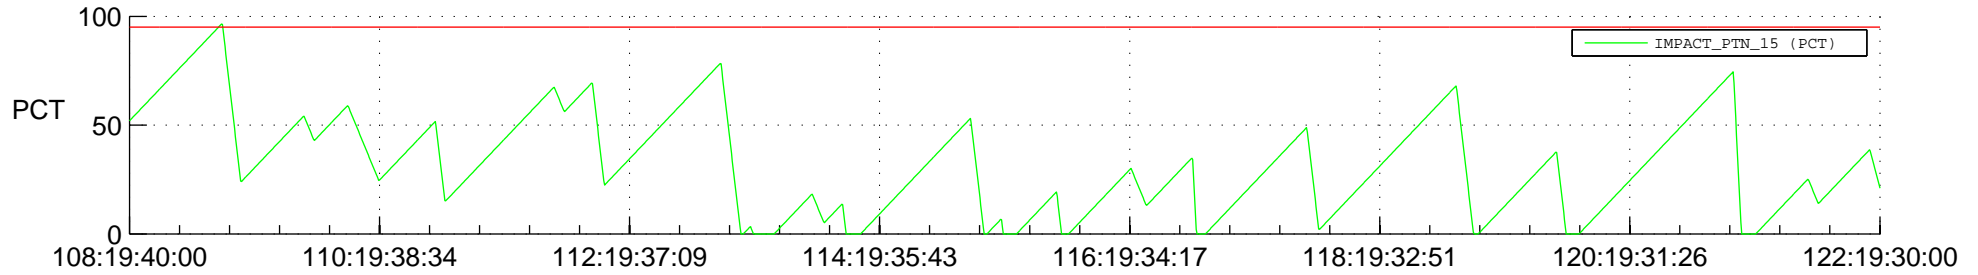

STEREO AHEAD SSR PCT Full Prediction

SWAVES_Percent_Full_Prediction

IMPACT_Percent_Full_Prediction

PLASTIC_Percent_Full_Prediction

Spacecraft_DownLink_Rate