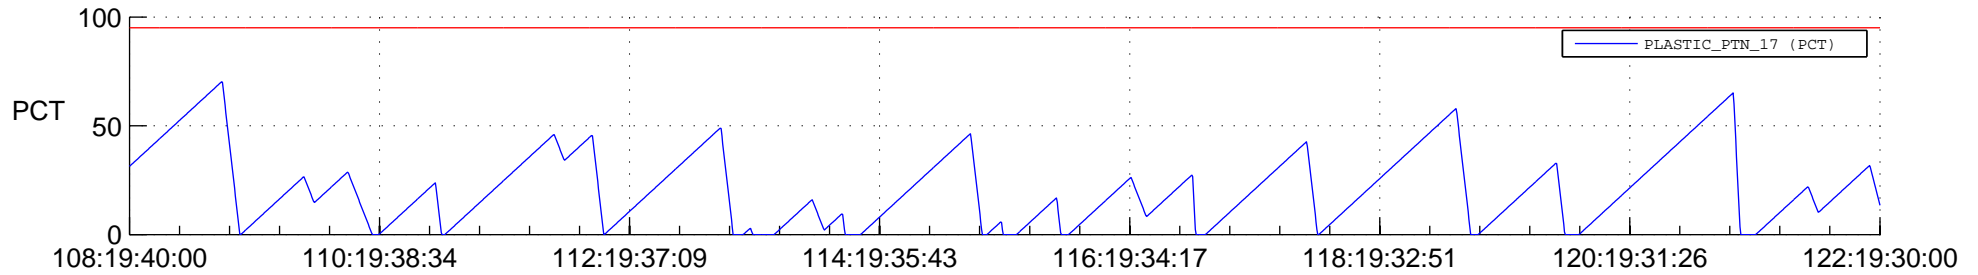

STEREO AHEAD SSR PCT Full Prediction

SWAVES_Percent_Full_Prediction

IMPACT_Percent_Full_Prediction

PLASTIC_Percent_Full_Prediction

Spacecraft_DownLink_Rate