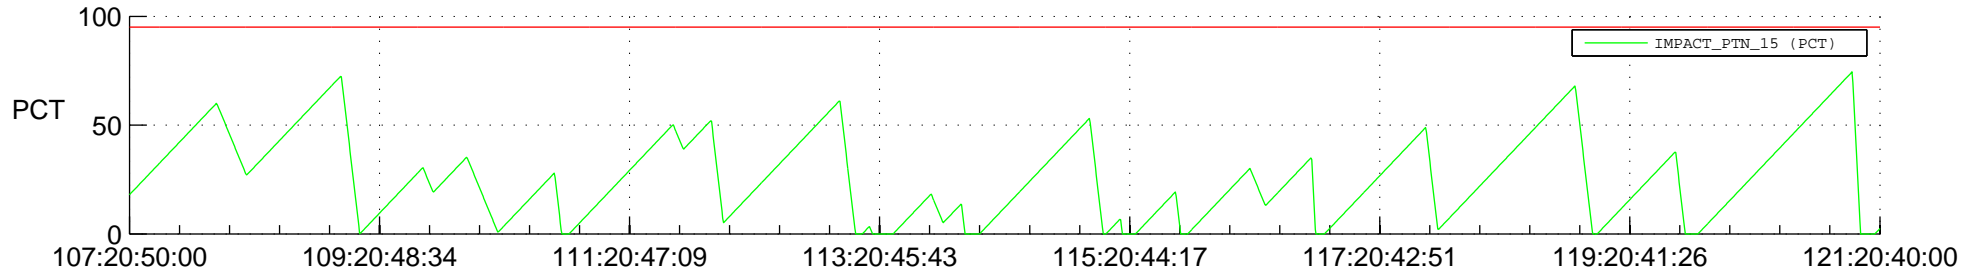

IMPACT_Percent_Full_Prediction