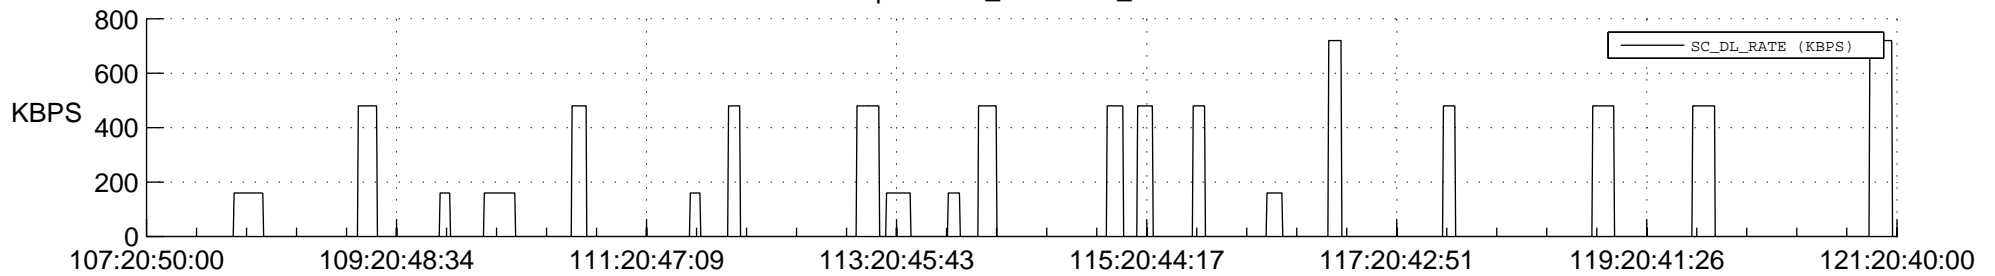

## Spacecraft\_DownLink\_Rate

Ground Time (2012:107:20:50:00.000 -2012:121:20:40:00.000)