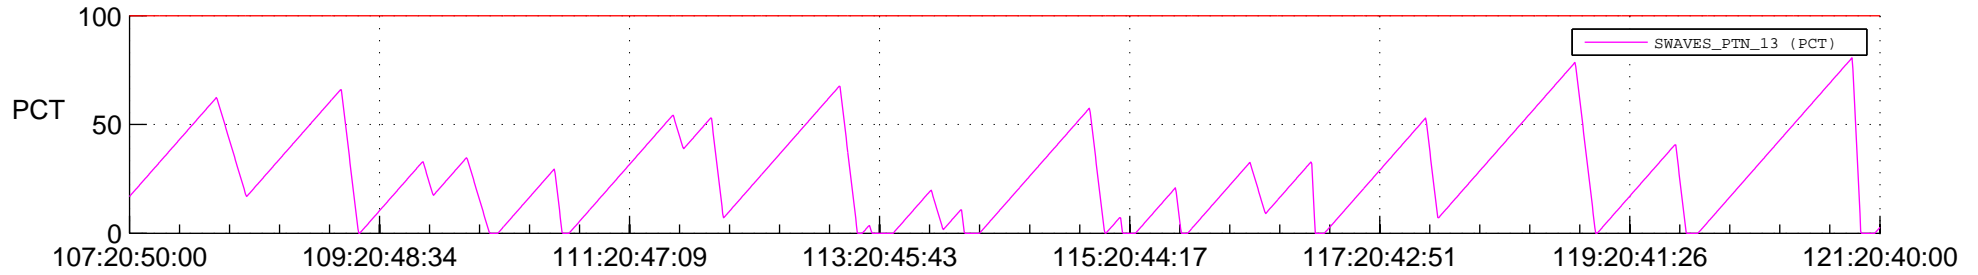

## SWAVES\_Percent\_Full\_Prediction

## Spacecraft\_DownLink\_Rate

Ground Time (2012:107:20:50:00.000 -2012:121:20:40:00.000)