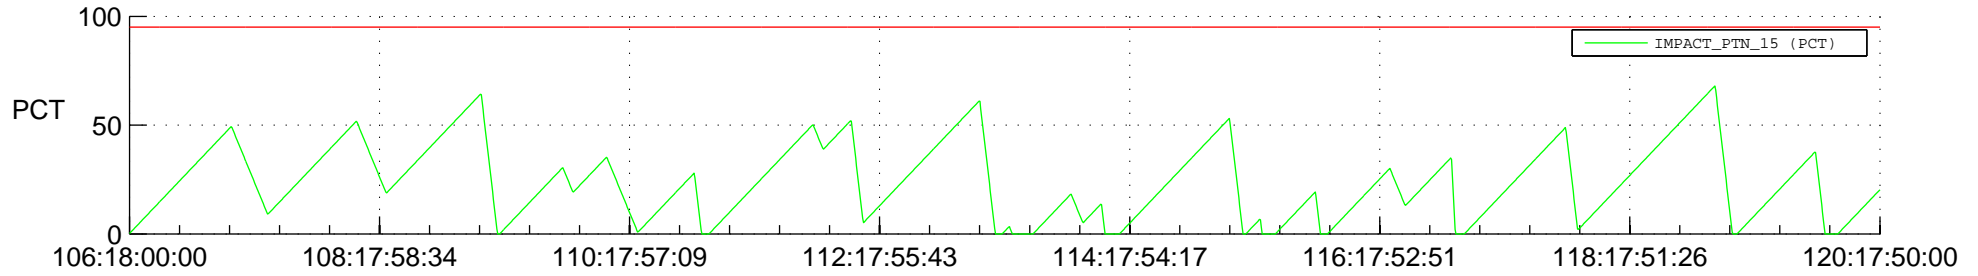

STEREO AHEAD SSR PCT Full Prediction

SWAVES_Percent_Full_Prediction

IMPACT_Percent_Full_Prediction

PLASTIC_Percent_Full_Prediction

Spacecraft_DownLink_Rate