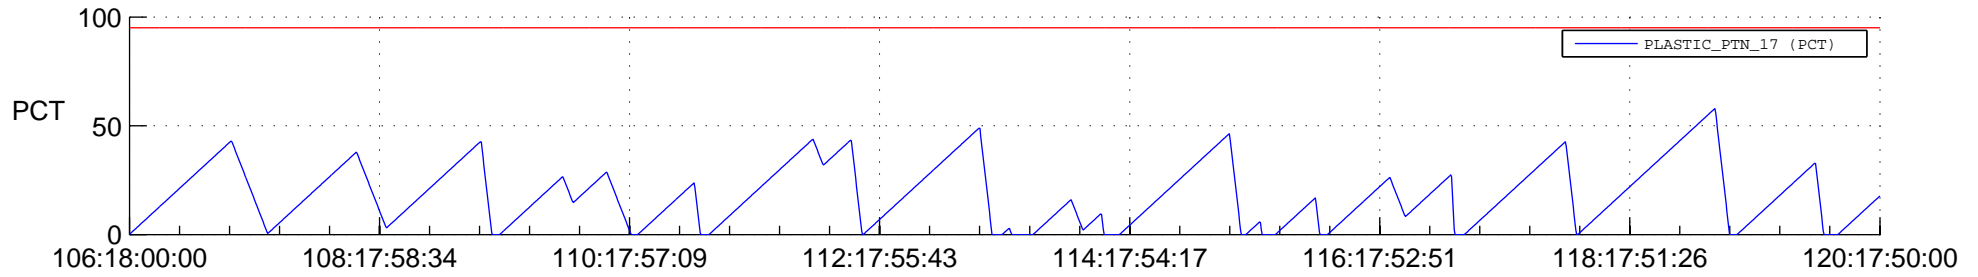

STEREO AHEAD SSR PCT Full Prediction

SWAVES_Percent_Full_Prediction

IMPACT_Percent_Full_Prediction

PLASTIC_Percent_Full_Prediction

Spacecraft_DownLink_Rate