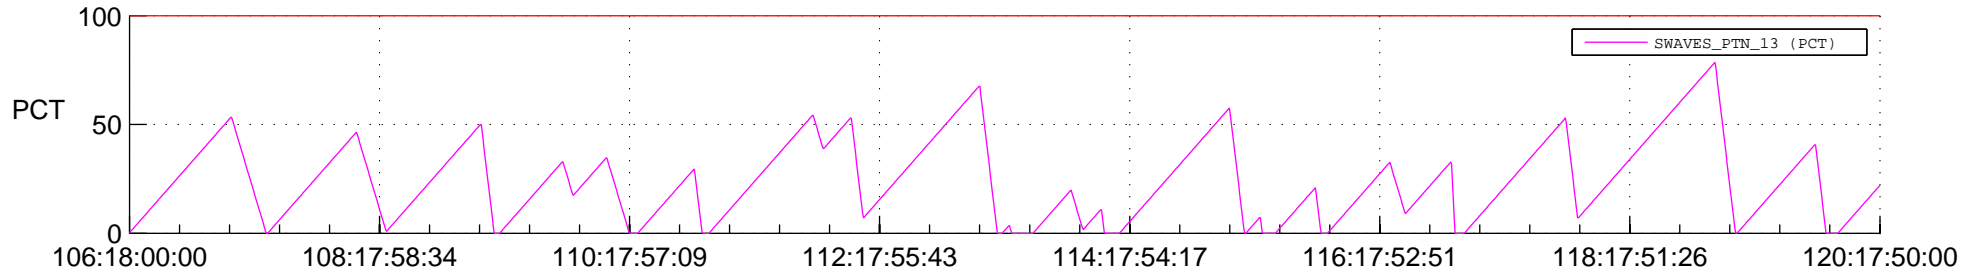

STEREO AHEAD SSR PCT Full Prediction

SWAVES_Percent_Full_Prediction

IMPACT_Percent_Full_Prediction

PLASTIC_Percent_Full_Prediction

Spacecraft_DownLink_Rate