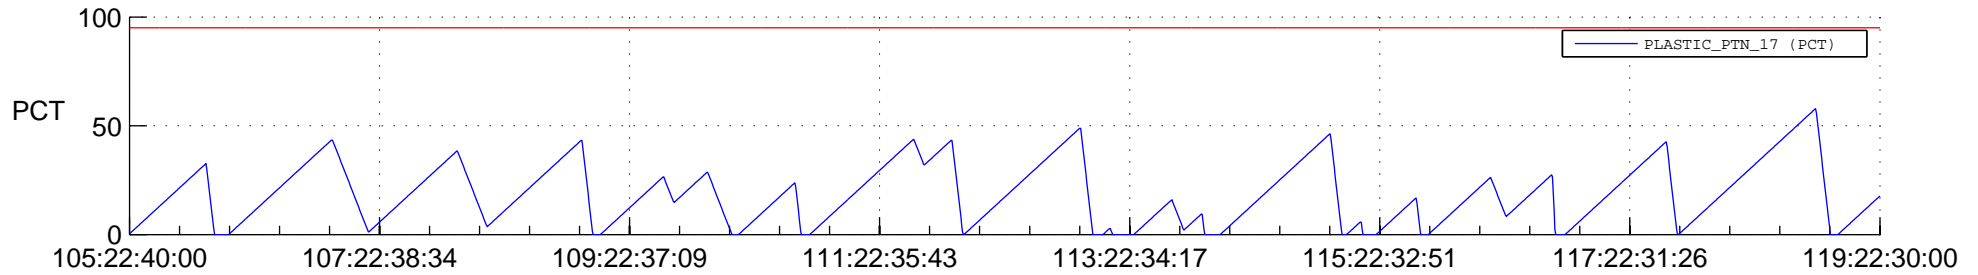

STEREO AHEAD SSR PCT Full Prediction

SWAVES_Percent_Full_Prediction

IMPACT_Percent_Full_Prediction

PLASTIC_Percent_Full_Prediction

Spacecraft_DownLink_Rate