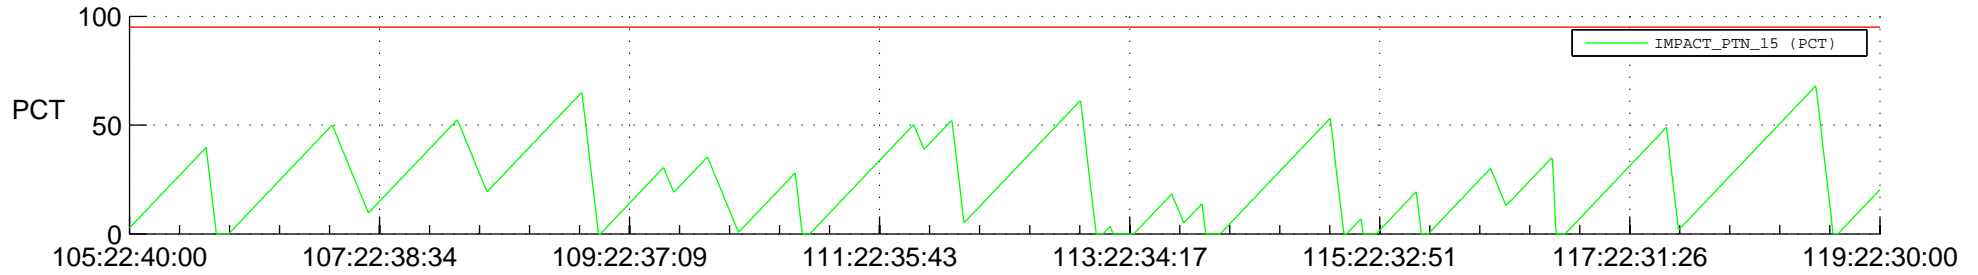

STEREO AHEAD SSR PCT Full Prediction

SWAVES_Percent_Full_Prediction

IMPACT_Percent_Full_Prediction

PLASTIC_Percent_Full_Prediction

Spacecraft_DownLink_Rate