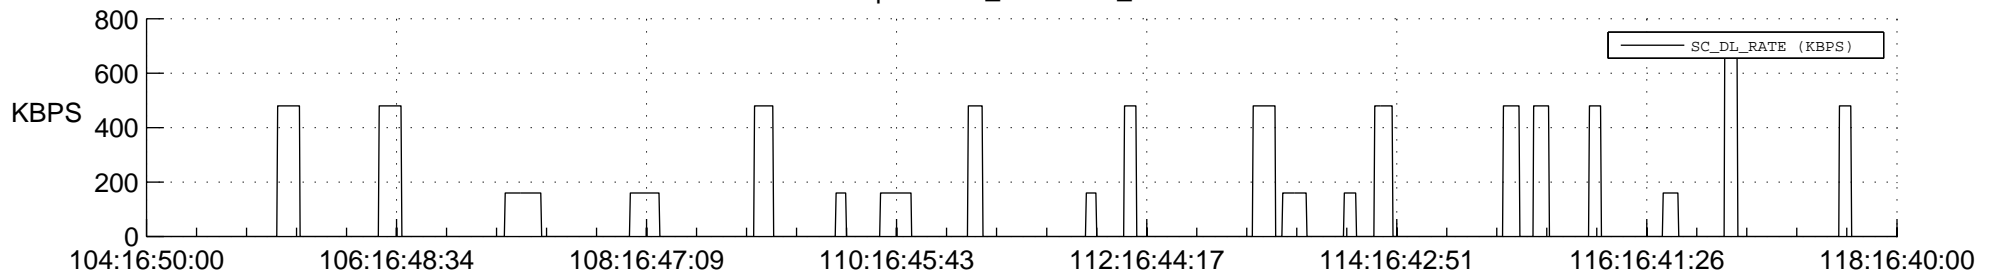

STEREO AHEAD SSR PCT Full Prediction

SWAVES_Percent_Full_Prediction

IMPACT_Percent_Full_Prediction

PLASTIC_Percent_Full_Prediction

Spacecraft_DownLink_Rate

Ground Time (2012:104:16:50:00.000 -2012:118:16:40:00.000)