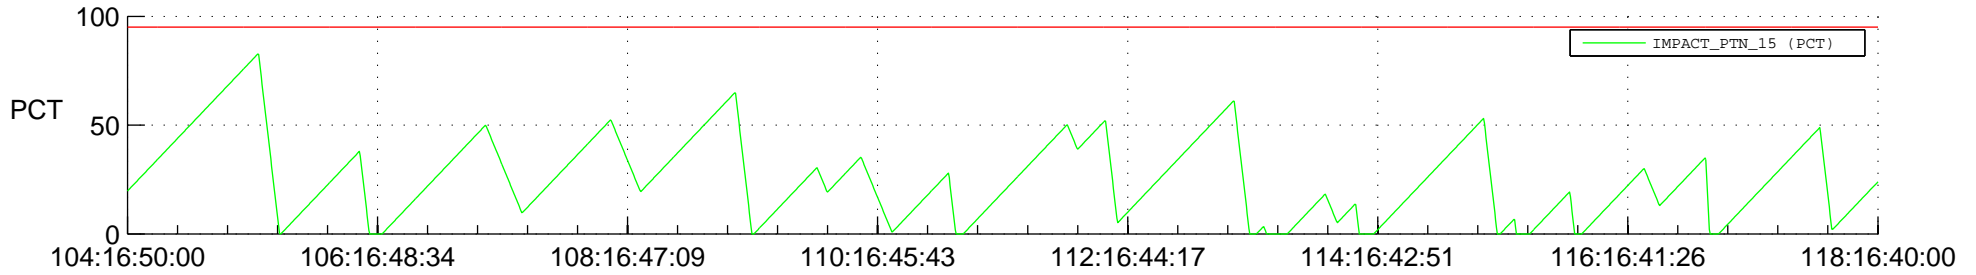

STEREO AHEAD SSR PCT Full Prediction

SWAVES_Percent_Full_Prediction

IMPACT_Percent_Full_Prediction

PLASTIC_Percent_Full_Prediction

Spacecraft_DownLink_Rate

Ground Time (2012:104:16:50:00.000 -2012:118:16:40:00.000)