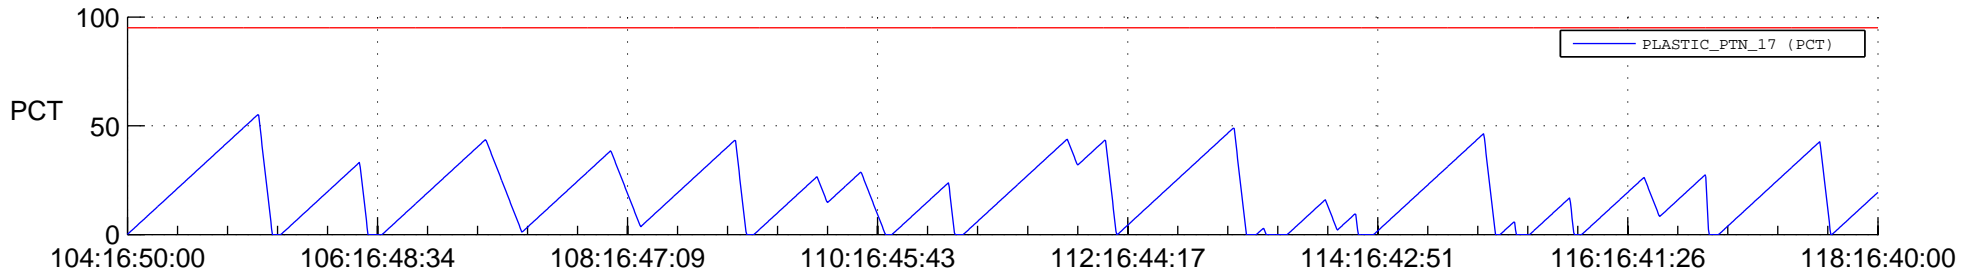

STEREO AHEAD SSR PCT Full Prediction

SWAVES_Percent_Full_Prediction

IMPACT_Percent_Full_Prediction

PLASTIC_Percent_Full_Prediction

Spacecraft_DownLink_Rate

Ground Time (2012:104:16:50:00.000 -2012:118:16:40:00.000)