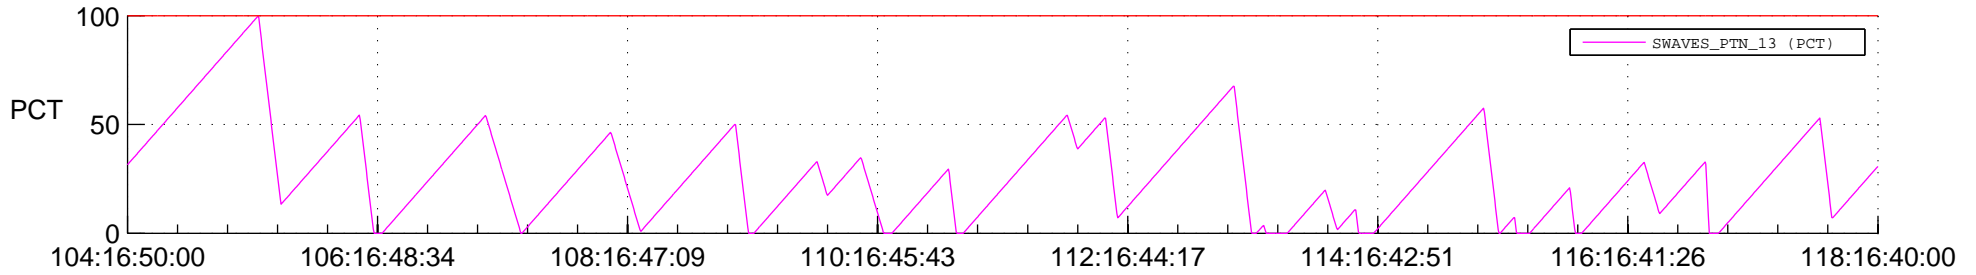

STEREO AHEAD SSR PCT Full Prediction

SWAVES_Percent_Full_Prediction

IMPACT_Percent_Full_Prediction

PLASTIC_Percent_Full_Prediction

Spacecraft_DownLink_Rate

Ground Time (2012:104:16:50:00.000 -2012:118:16:40:00.000)