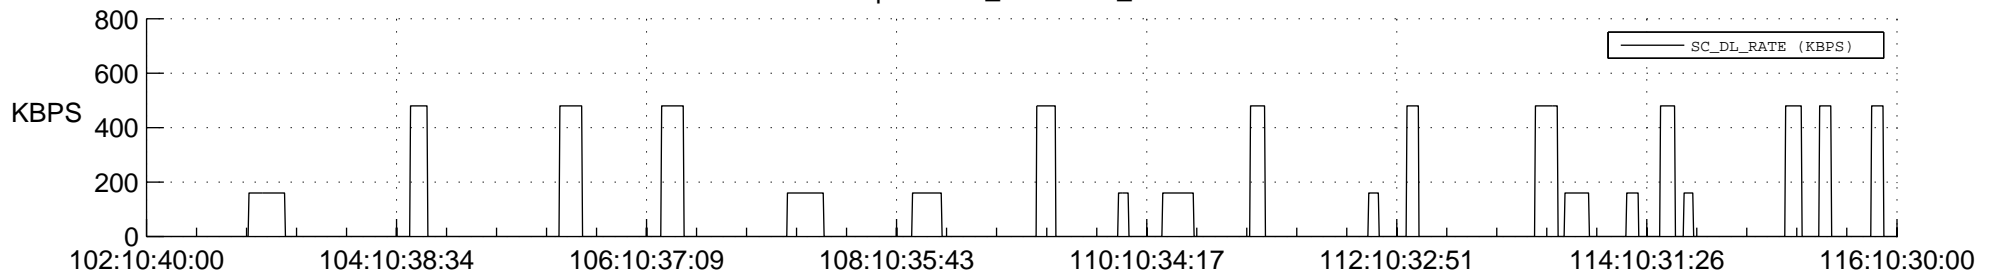

## Spacecraft\_DownLink\_Rate

Ground Time (2012:102:10:40:00.000 -2012:116:10:30:00.000)