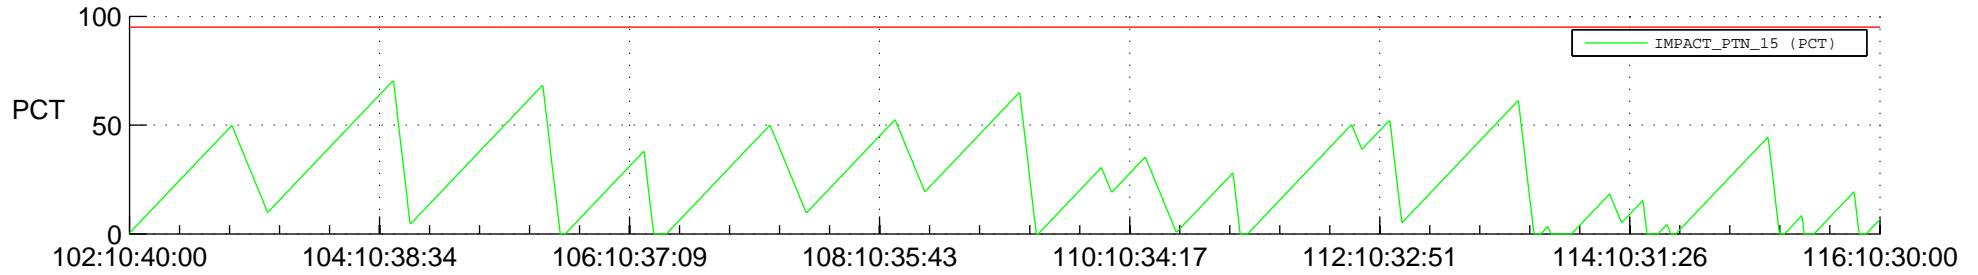

IMPACT_Percent_Full_Prediction