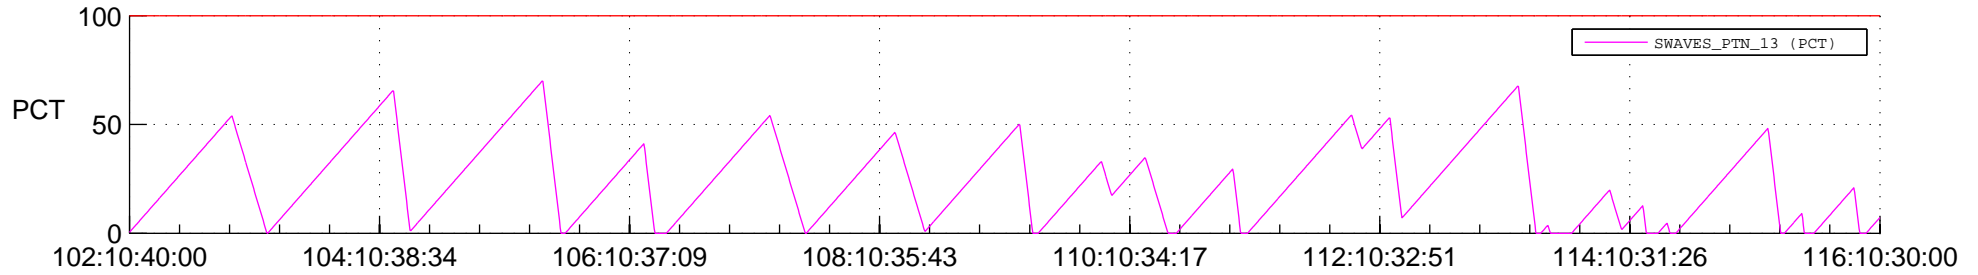

## SWAVES\_Percent\_Full\_Prediction

## Spacecraft\_DownLink\_Rate

Ground Time (2012:102:10:40:00.000 -2012:116:10:30:00.000)