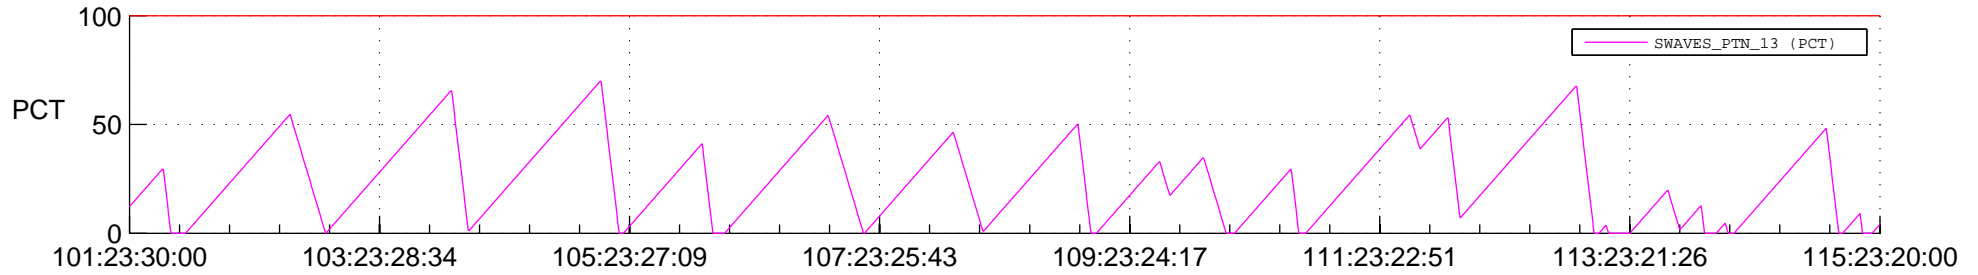

STEREO AHEAD SSR PCT Full Prediction

SWAVES_Percent_Full_Prediction

IMPACT_Percent_Full_Prediction

PLASTIC_Percent_Full_Prediction

Spacecraft_DownLink_Rate

Ground Time (2012:101:23:30:00.000 -2012:115:23:20:00.000)