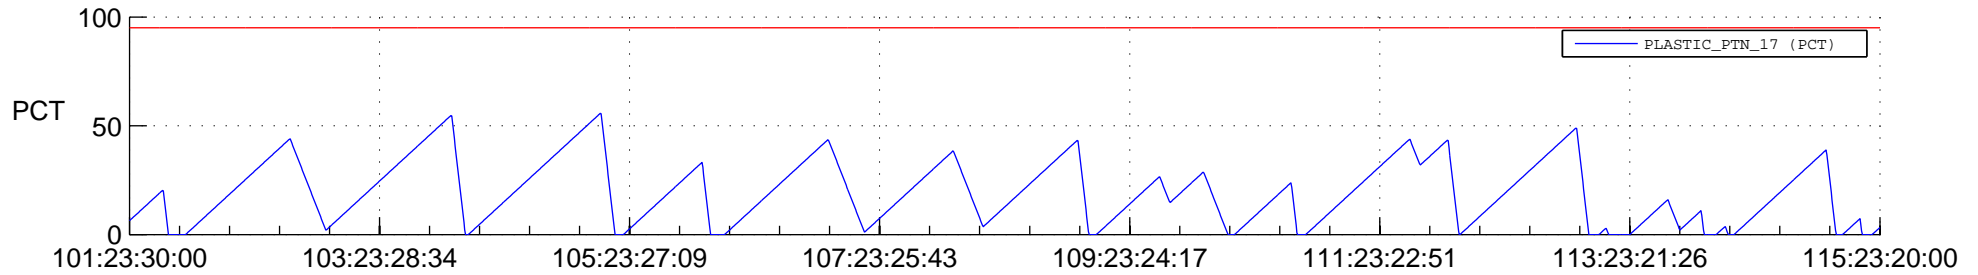

STEREO AHEAD SSR PCT Full Prediction

SWAVES_Percent_Full_Prediction

IMPACT_Percent_Full_Prediction

PLASTIC_Percent_Full_Prediction

Spacecraft_DownLink_Rate

Ground Time (2012:101:23:30:00.000 -2012:115:23:20:00.000)