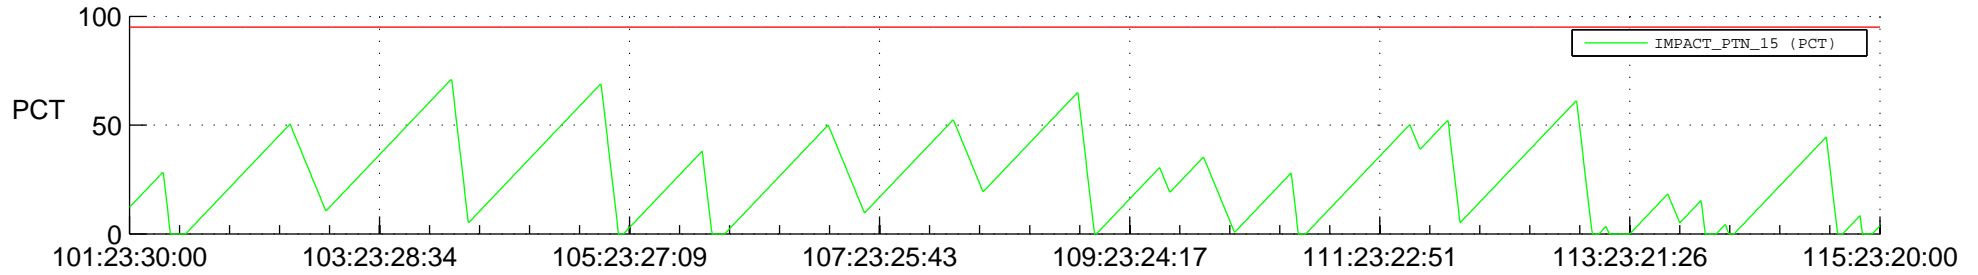

STEREO AHEAD SSR PCT Full Prediction

SWAVES_Percent_Full_Prediction

IMPACT_Percent_Full_Prediction

PLASTIC_Percent_Full_Prediction

Spacecraft_DownLink_Rate

Ground Time (2012:101:23:30:00.000 -2012:115:23:20:00.000)