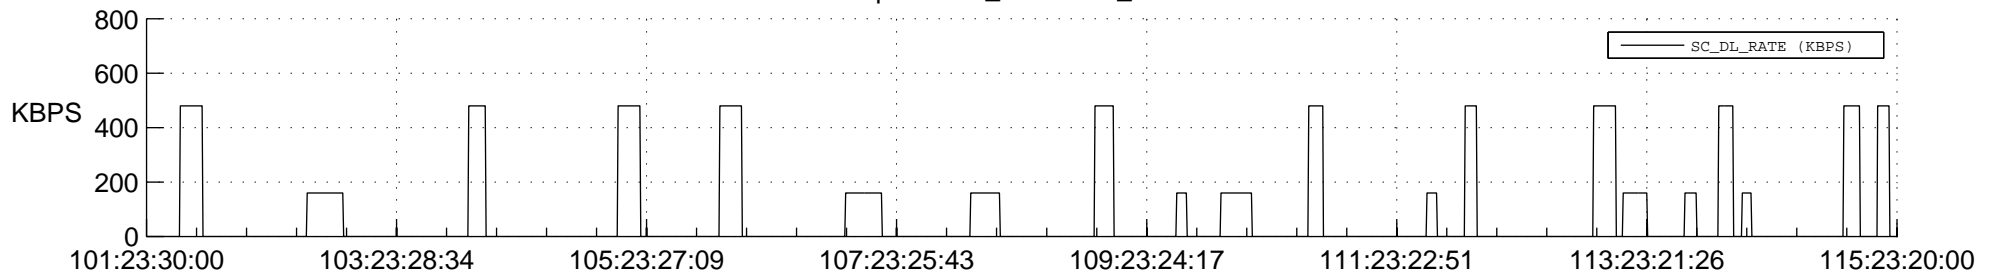

STEREO AHEAD SSR PCT Full Prediction

SWAVES_Percent_Full_Prediction

IMPACT_Percent_Full_Prediction

PLASTIC_Percent_Full_Prediction

Spacecraft_DownLink_Rate

Ground Time (2012:101:23:30:00.000 -2012:115:23:20:00.000)